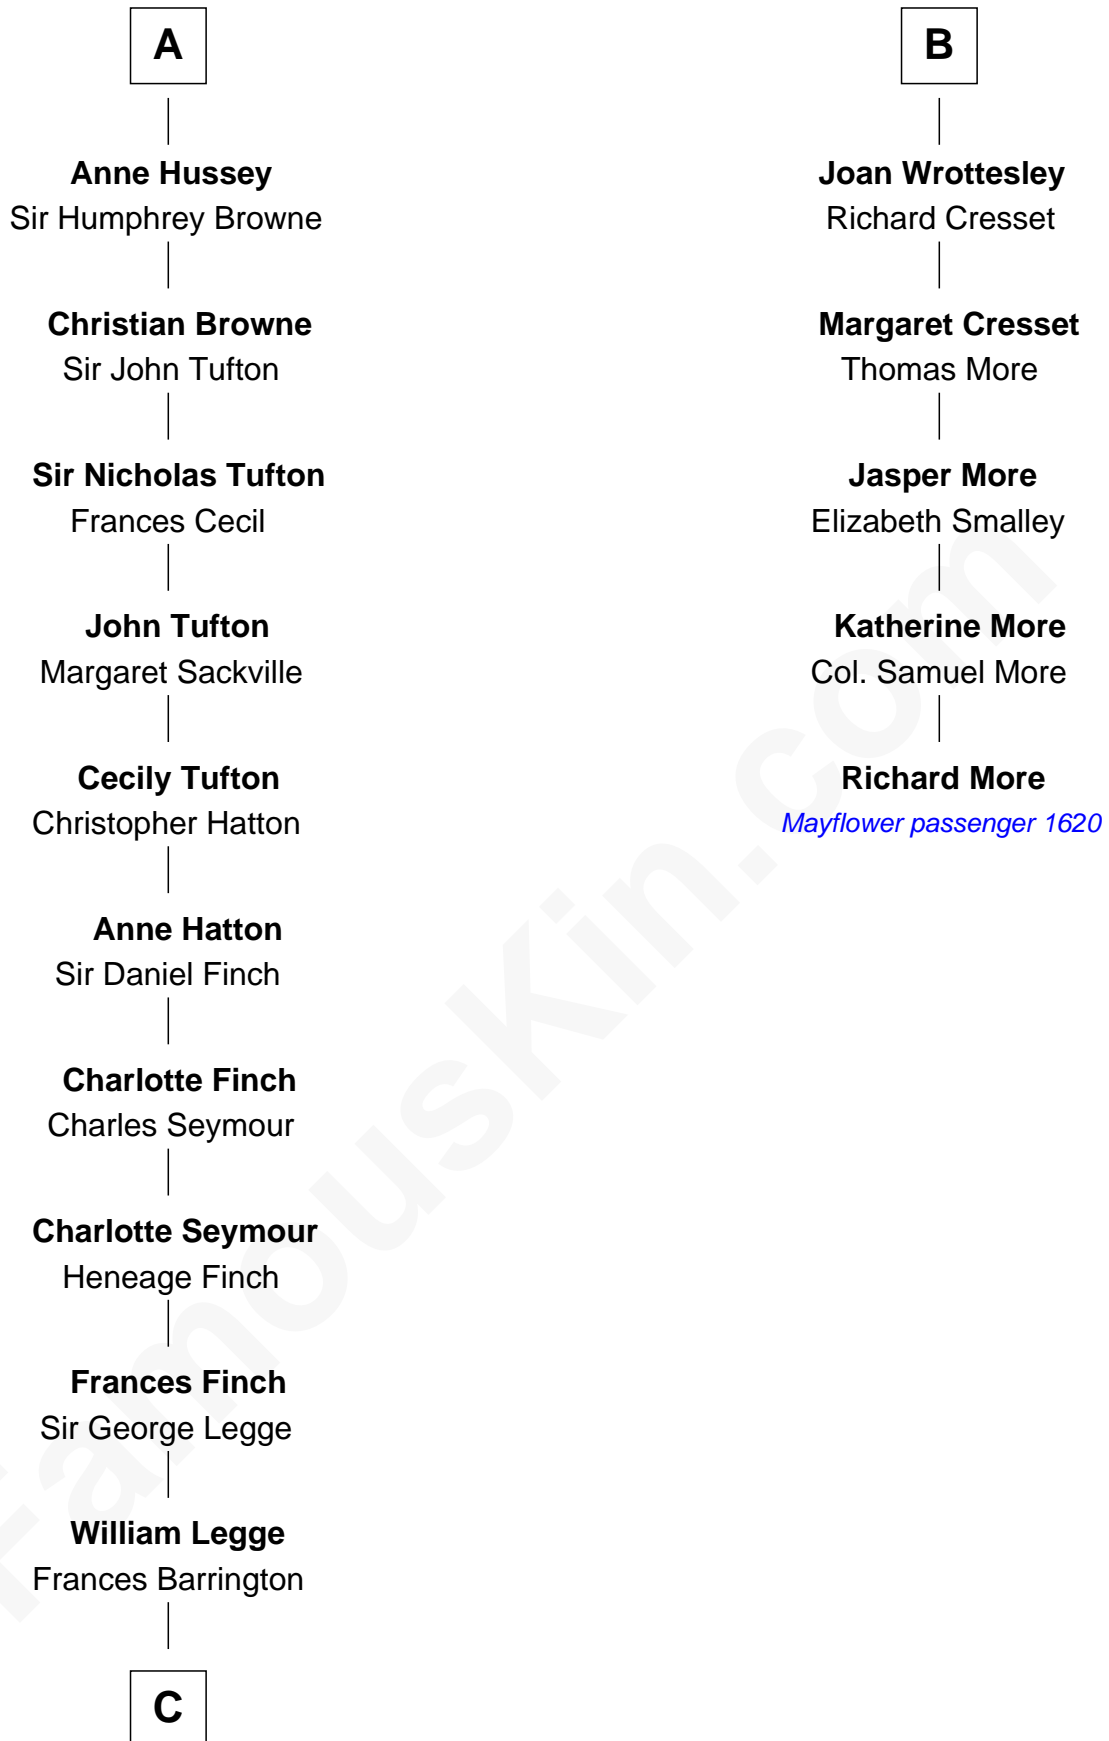

FamousKin.com

Relationship Chart of

Kit Harington

TV Actor - "Game of Thrones"

11th cousin 10 times removed of

Richard More

(c1614 - c1696) Mayflower passenger 1620

MAYFLOWER

C

Edward Henry Legge
Cordelia Twysden Molesworth

Lois Marjorie Legge
Ernest Wriothesley Denny

Lavender Cecilia Denny
John Charles Dundas Harington

Sir David Richard Harington
Deborah Jane Catesby

Kit Harington
TV Actor - "Game of Thrones"