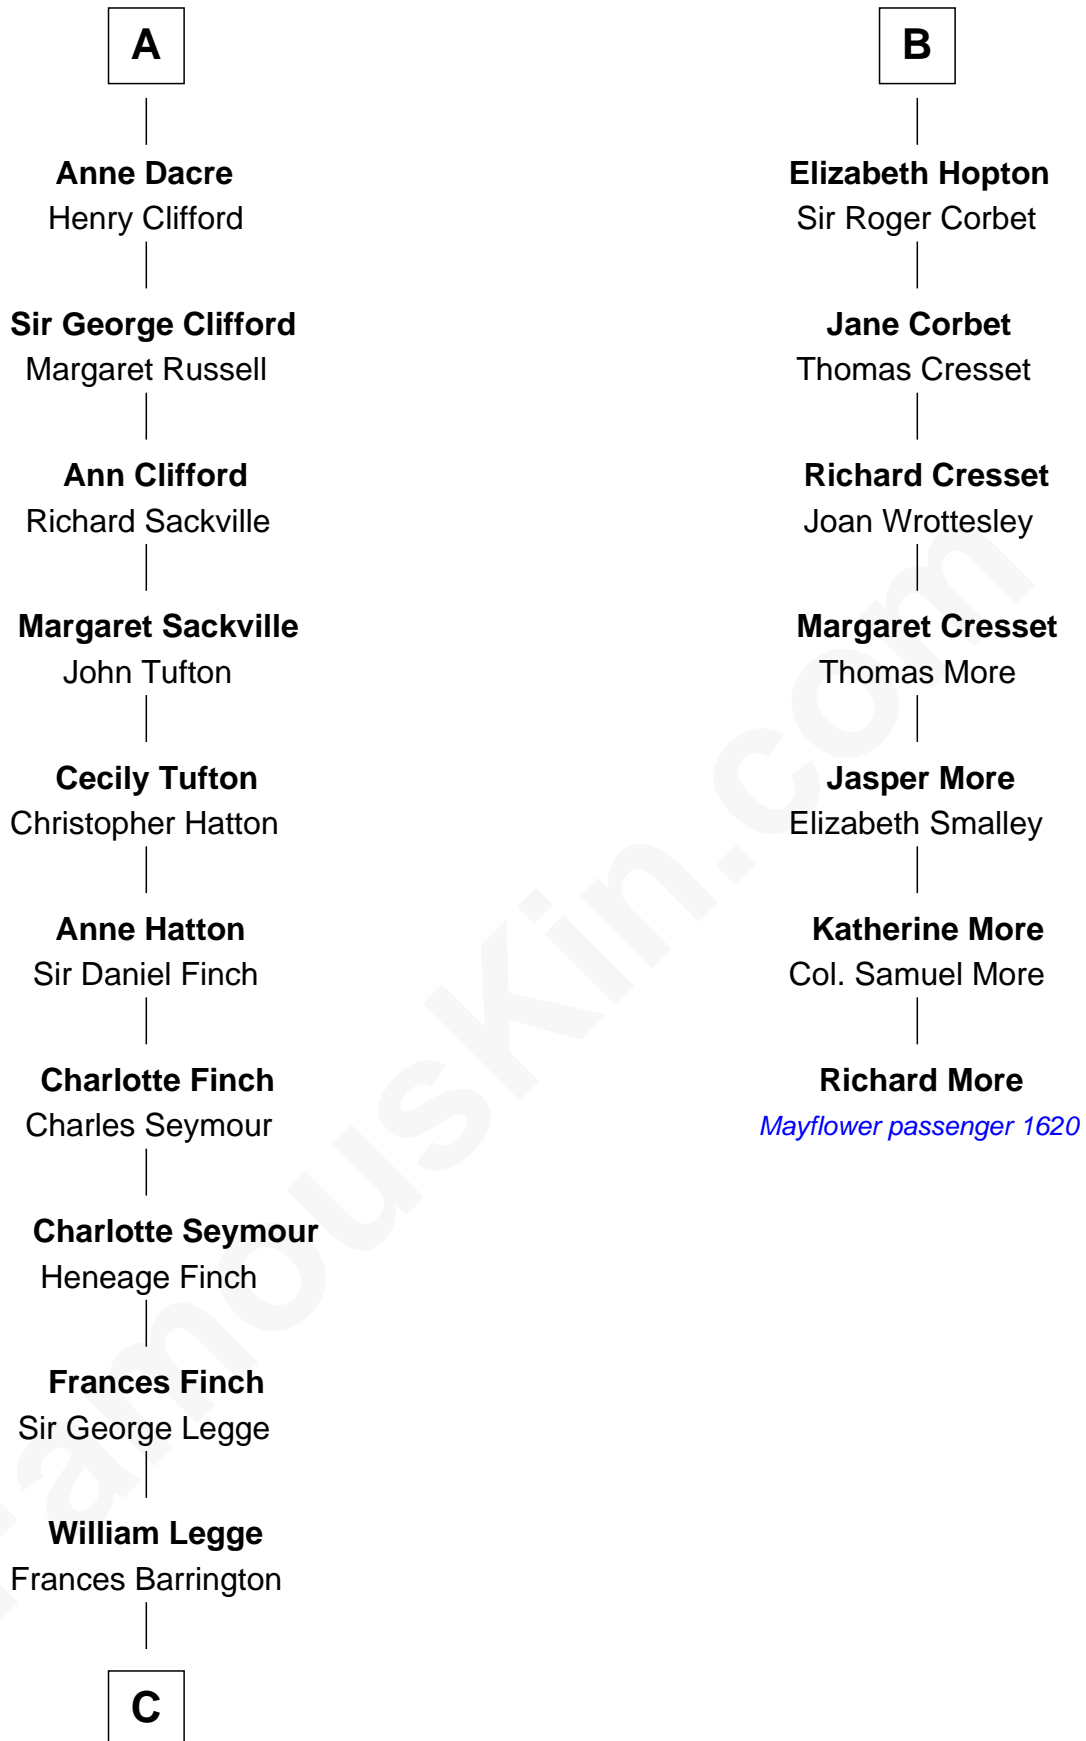

## Relationship Chart of

### Kit Harington

TV Actor - "Game of Thrones"

13th cousin 8 times removed of

### Richard More

(c1614 - c1696) Mayflower passenger 1620

**MAYFLOWER**

**C**

**Edward Henry Legge**  
Cordelia Twysden Molesworth

**Lois Marjorie Legge**  
Ernest Wriothesley Denny

**Lavender Cecilia Denny**  
John Charles Dundas Harington