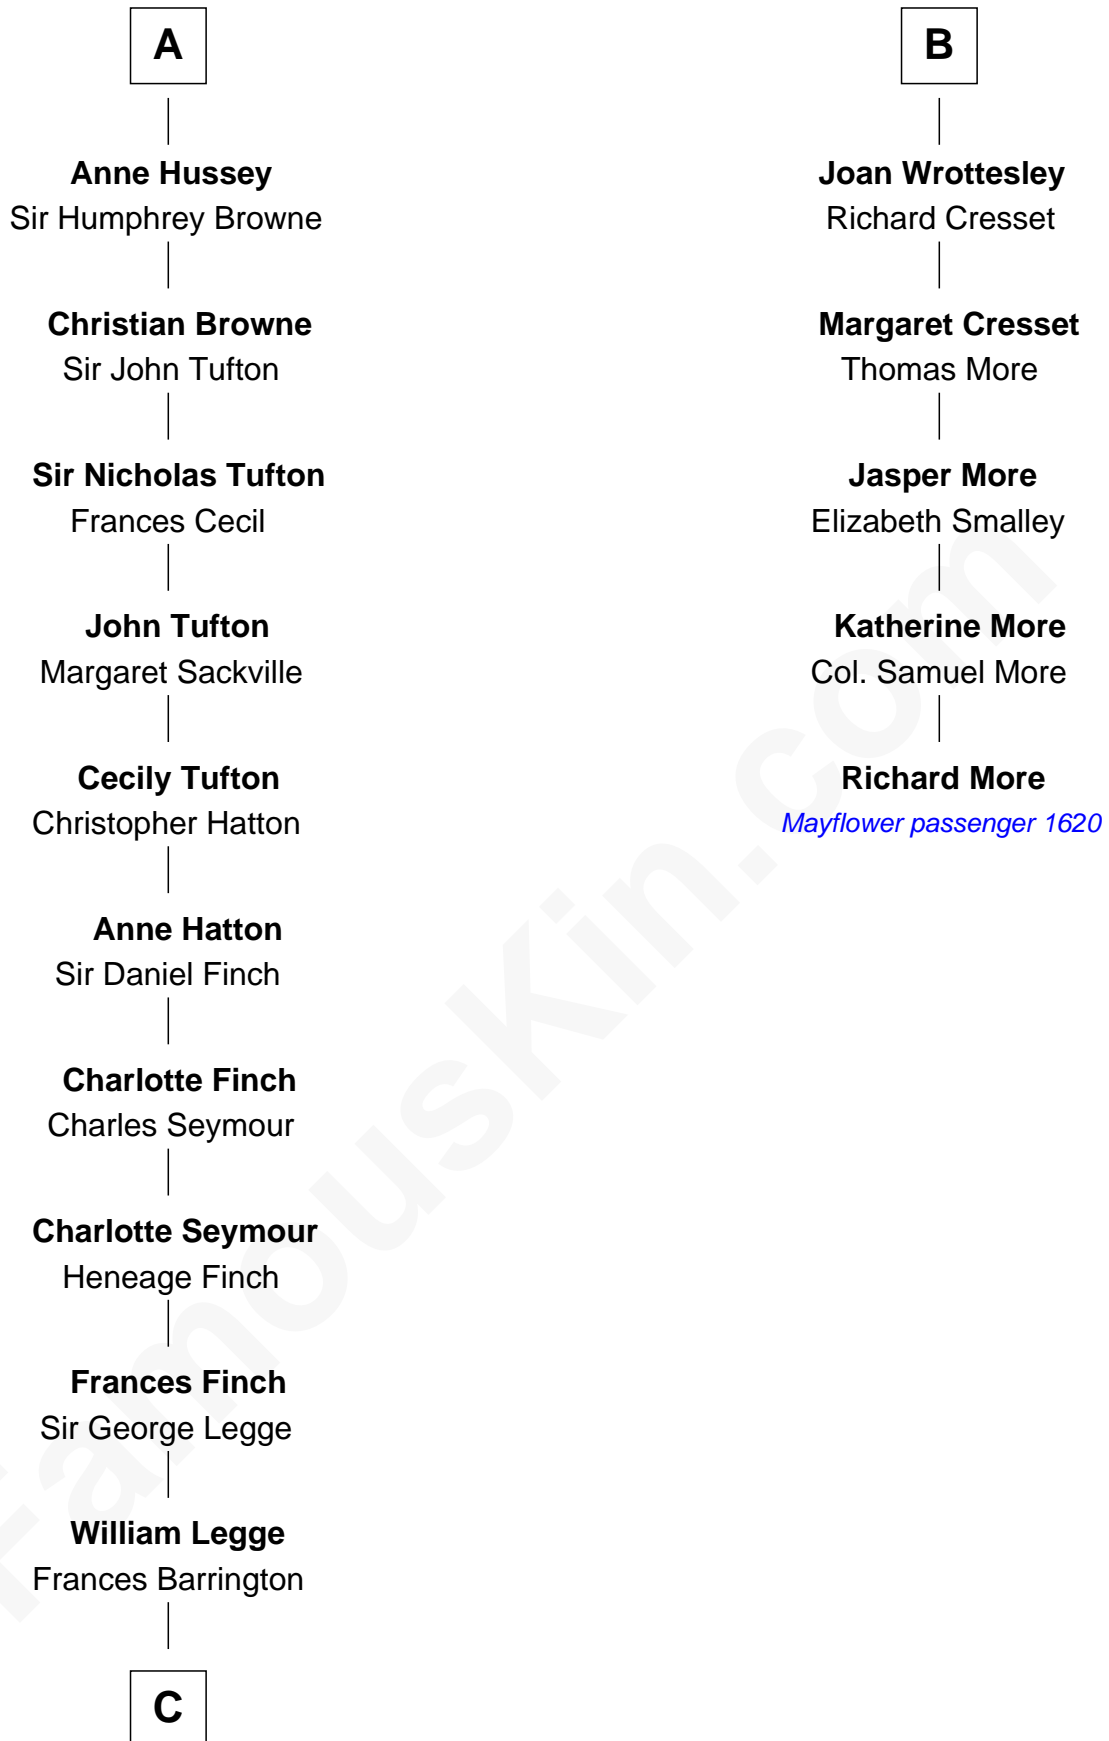

## Relationship Chart of

### Kit Harington

TV Actor - "Game of Thrones"

11th cousin 10 times removed of

### Richard More

(c1614 - c1696) Mayflower passenger 1620

**MAYFLOWER**

**C**

Edward Henry Legge  
Cordelia Twysden Molesworth

Lois Marjorie Legge  
Ernest Wriothesley Denny

Lavender Cecilia Denny  
John Charles Dundas Harington