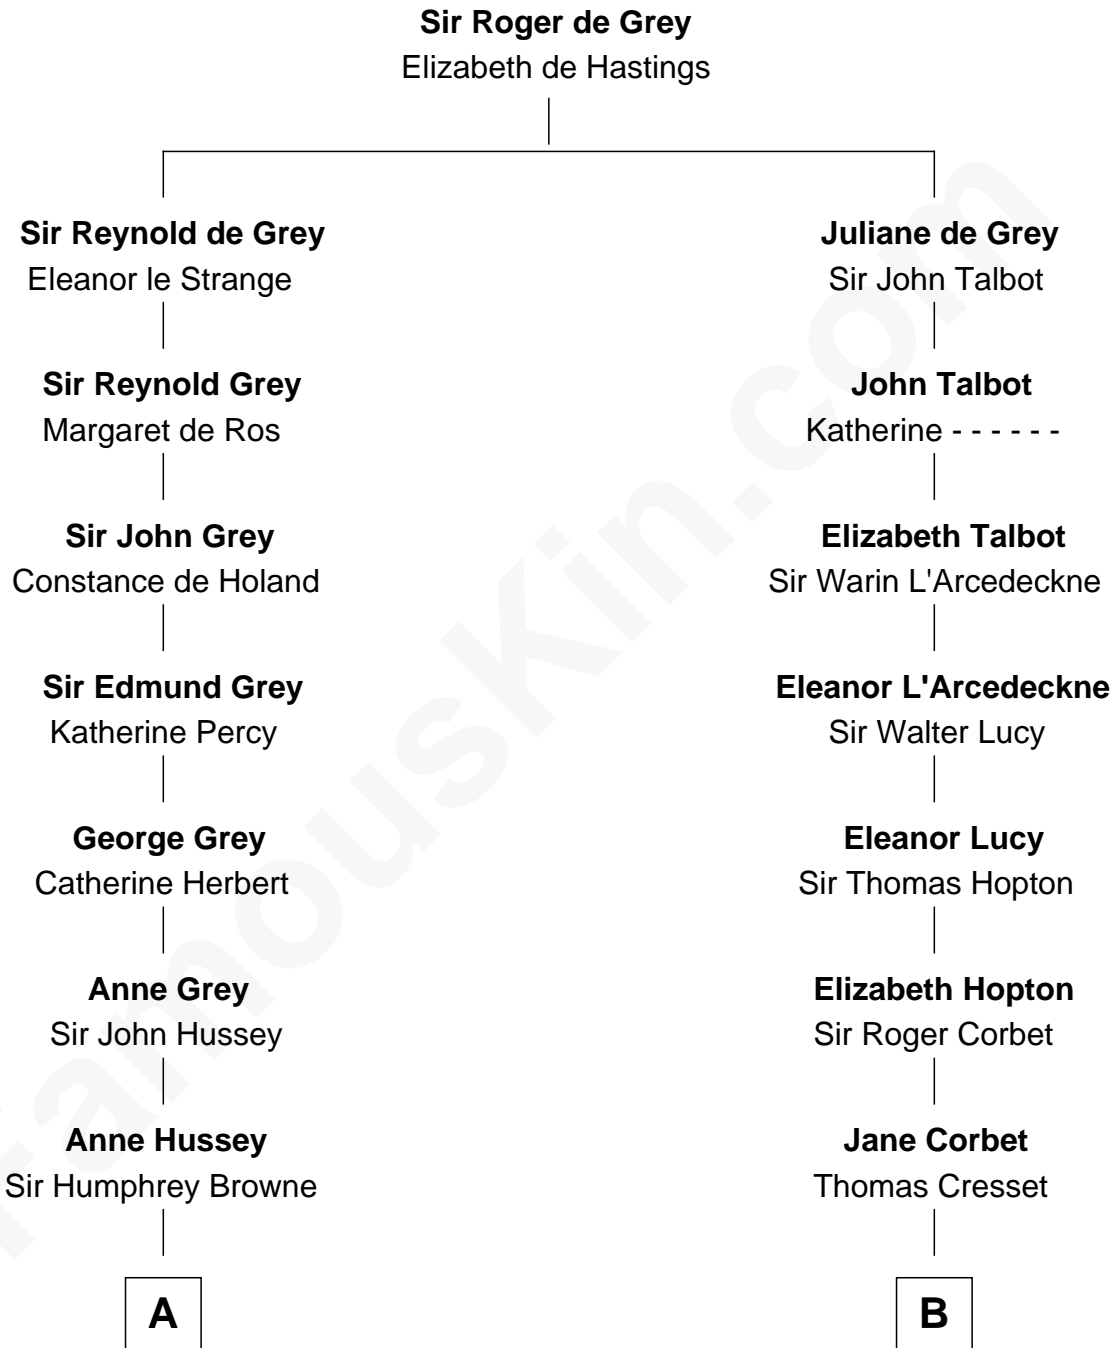

## Relationship Chart of

### Kit Harington

TV Actor - "Game of Thrones"

11th cousin 9 times removed of

### Richard More

(c1614 - c1696) Mayflower passenger 1620

**MAYFLOWER**

**C**

—  
**Lois Marjorie Legge**  
Ernest Wriothesley Denny

—  
**Lavender Cecilia Denny**  
John Charles Dundas Harington

—  
**Sir David Richard Harington**  
Deborah Jane Catesby