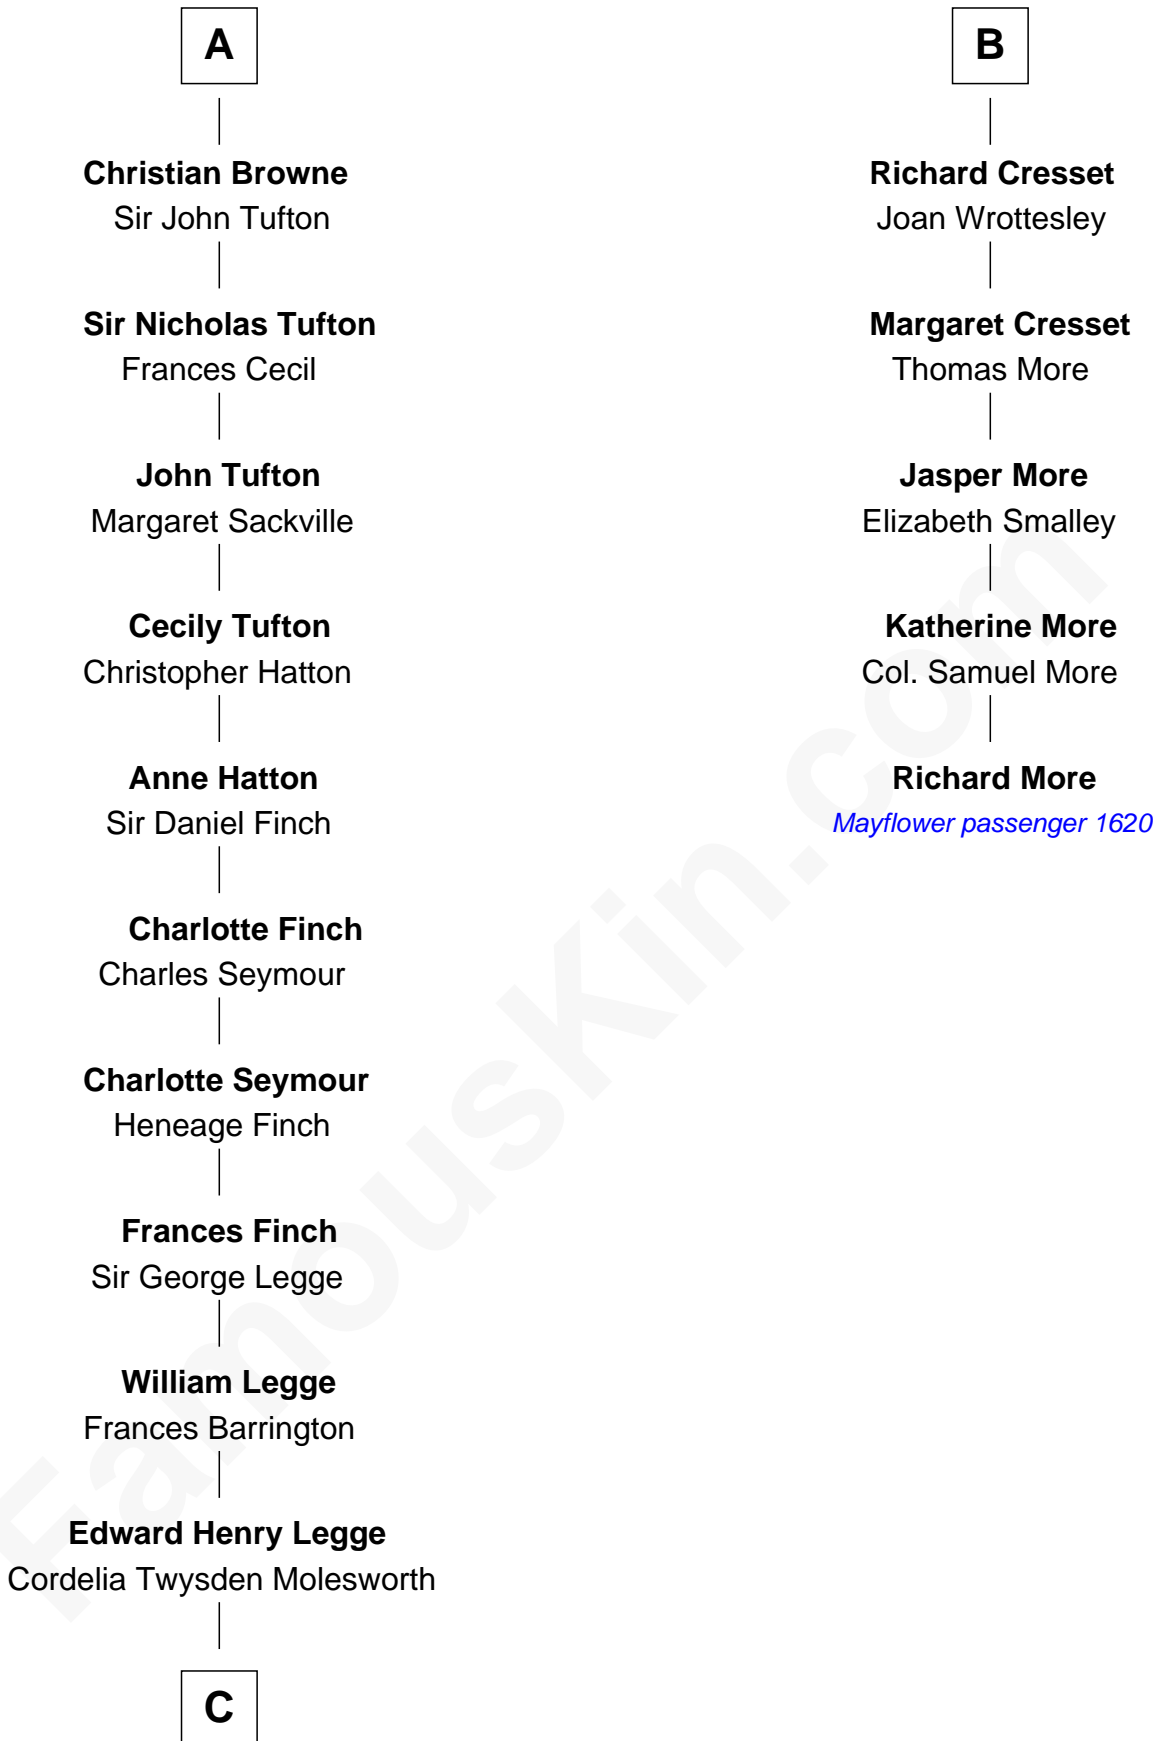

## Relationship Chart of

### Kit Harington

TV Actor - "Game of Thrones"

11th cousin 9 times removed of

### Richard More

(c1614 - c1696) Mayflower passenger 1620

**MAYFLOWER**

**C**

—  
**Lois Marjorie Legge**  
Ernest Wriothesley Denny

—  
**Lavender Cecilia Denny**  
John Charles Dundas Harington

—  
**Sir David Richard Harington**  
Deborah Jane Catesby