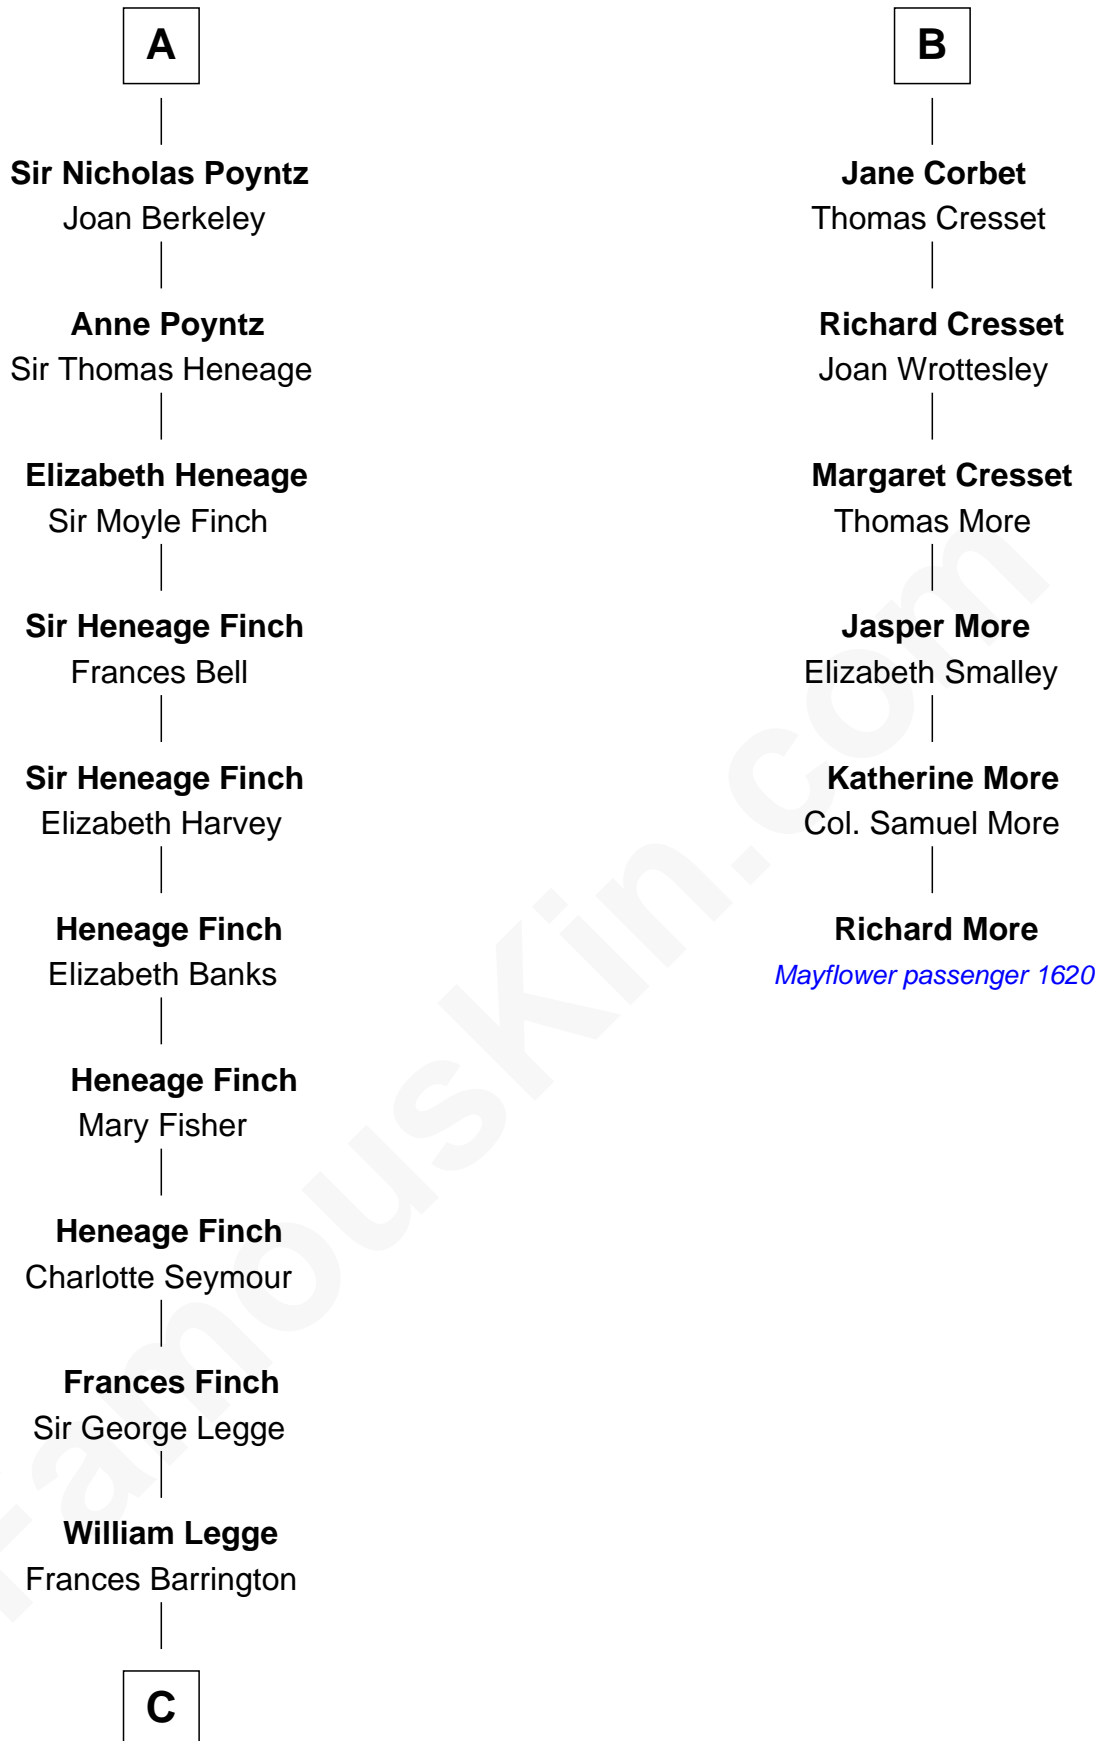

## Relationship Chart of

### Kit Harington

TV Actor - "Game of Thrones"

12th cousin 9 times removed of

**Richard More**

(c1614 - c1696) Mayflower passenger 1620

**MAYFLOWER**

**C**

**Edward Henry Legge**  
Cordelia Twysden Molesworth

**Lois Marjorie Legge**  
Ernest Wriothesley Denny

**Lavender Cecilia Denny**  
John Charles Dundas Harington

**Sir David Richard Harington**  
Deborah Jane Catesby

**Kit Harington**  
*TV Actor - "Game of Thrones"*