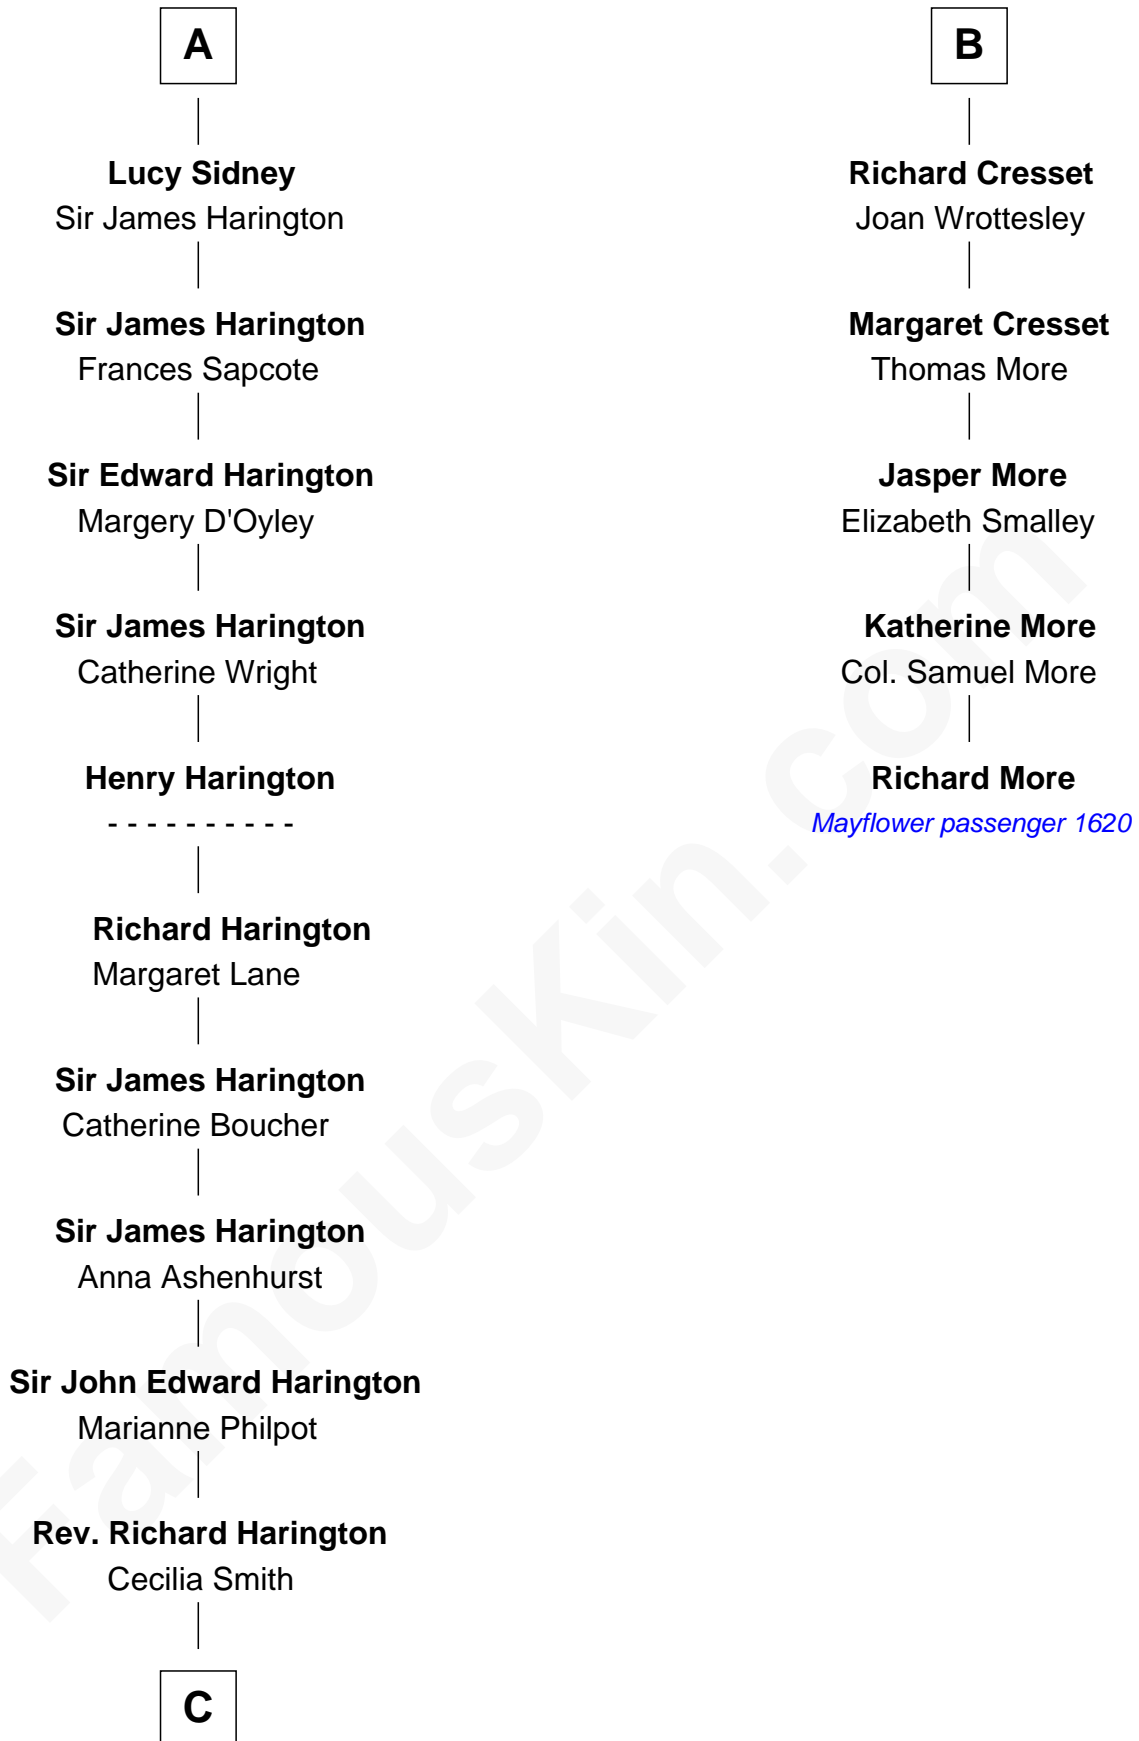

FamousKin.com

Relationship Chart of

Kit Harington

TV Actor - "Game of Thrones"

11th cousin 10 times removed of

Richard More

(c1614 - c1696) Mayflower passenger 1620

MAYFLOWER

C

—
Sir Richard Harington

Francis Agnata Biscoe

—
Sir Richard Harington

Selina Louisa Grace Dundas

—
John Charles Dundas Harington

Lavender Cecilia Denny

—
Sir David Richard Harington

Deborah Jane Catesby

—
Kit Harington

TV Actor - "Game of Thrones"