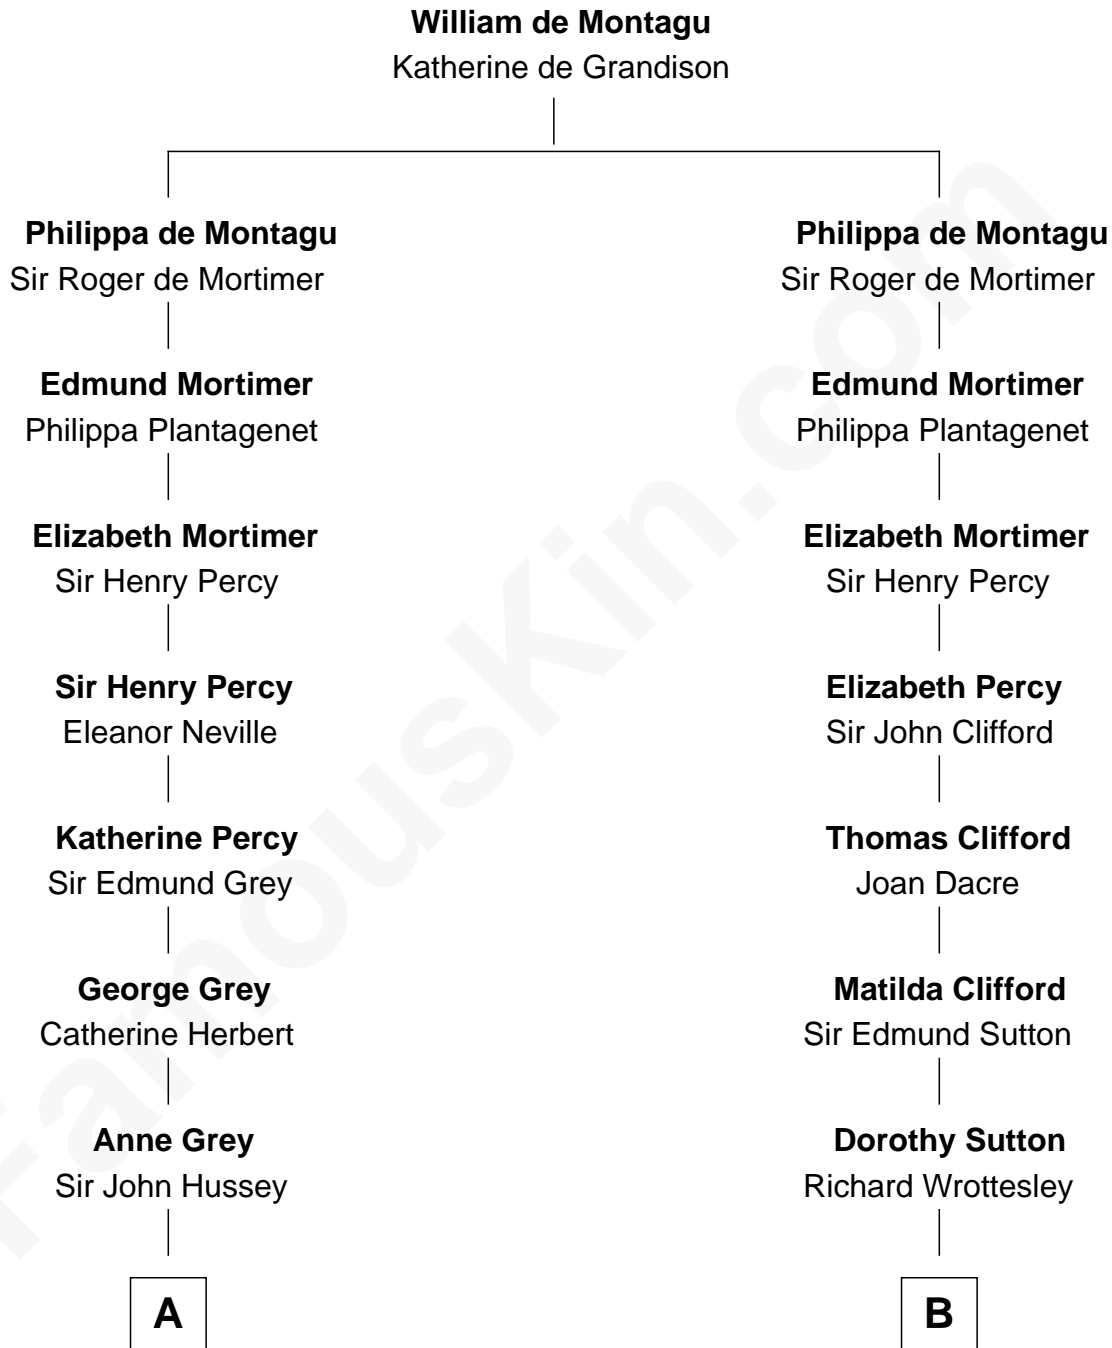

## Relationship Chart of

### Kit Harington

TV Actor - "Game of Thrones"

11th cousin 10 times removed of

### Richard More

(c1614 - c1696) Mayflower passenger 1620

**MAYFLOWER**

**C**

Edward Henry Legge  
Cordelia Twysden Molesworth

Lois Marjorie Legge  
Ernest Wriothesley Denny

Lavender Cecilia Denny  
John Charles Dundas Harington