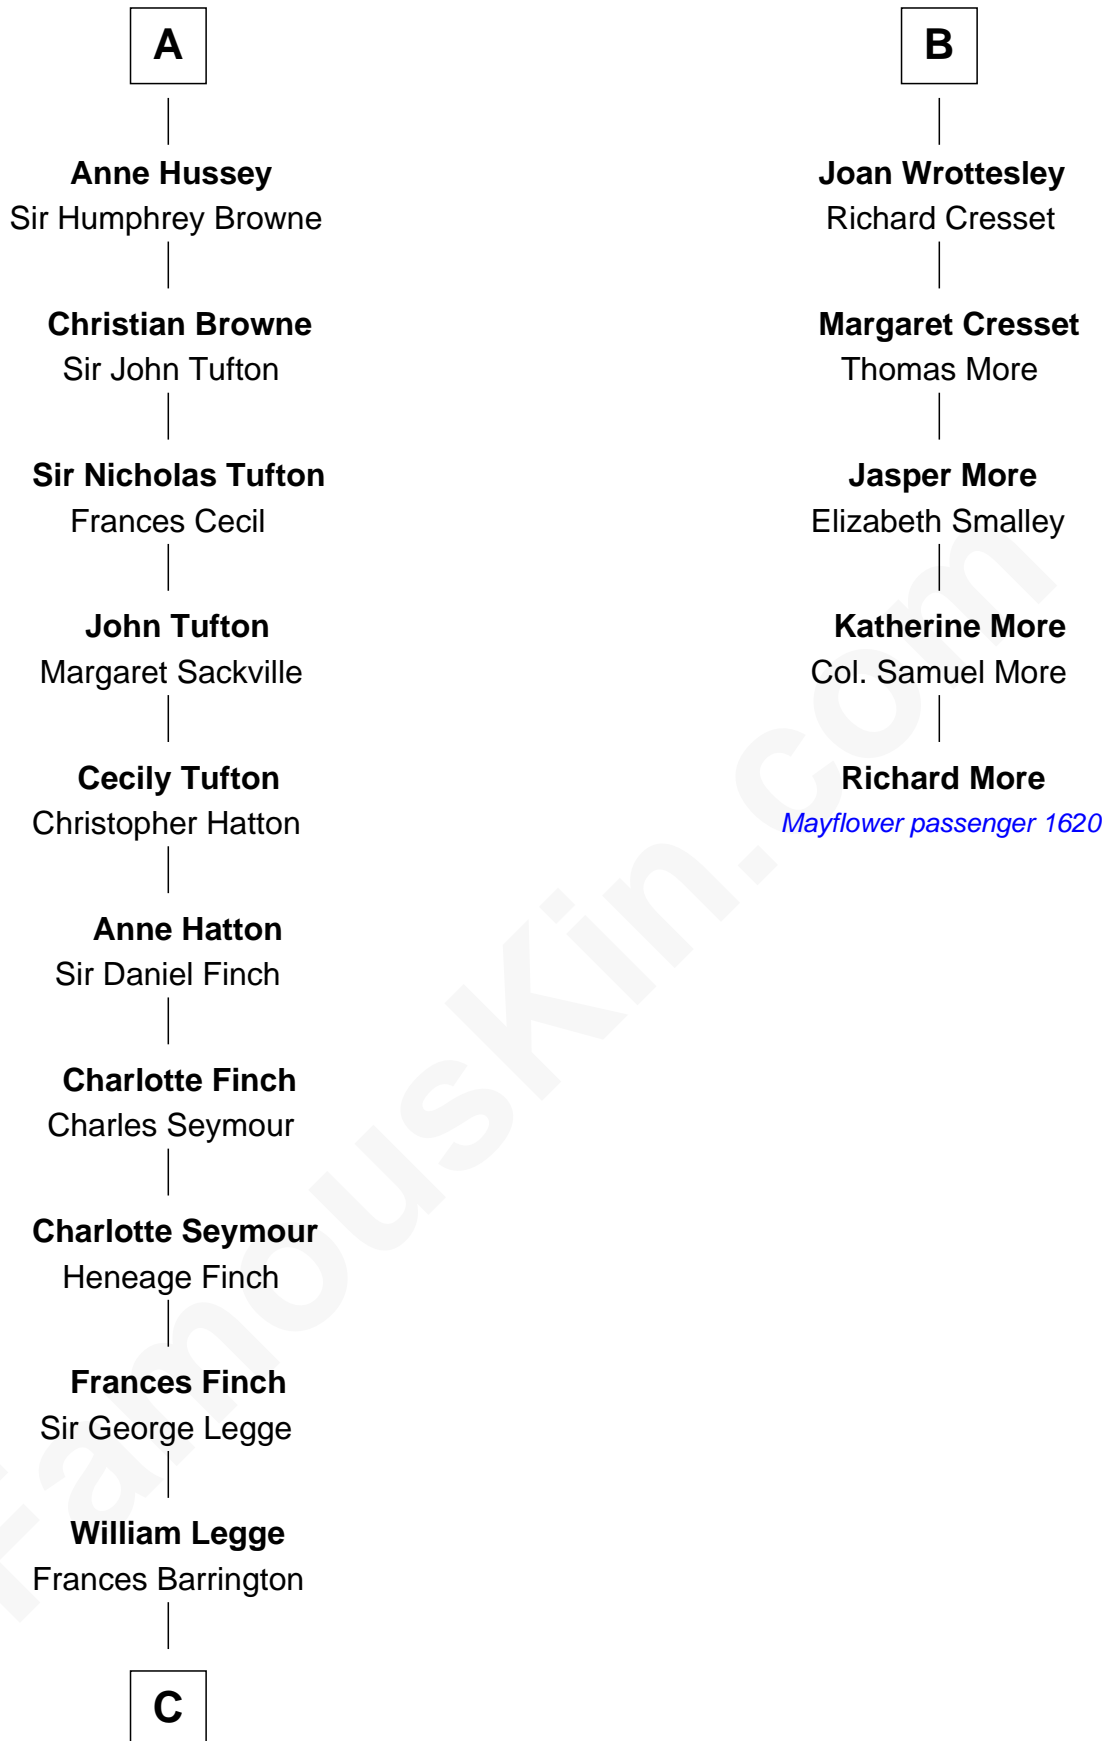

FamousKin.com

Relationship Chart of

Kit Harington

TV Actor - "Game of Thrones"

11th cousin 10 times removed of

Richard More

(c1614 - c1696) Mayflower passenger 1620

MAYFLOWER

C

—
Edward Henry Legge
Cordelia Twysden Molesworth

—
Lois Marjorie Legge
Ernest Wriothesley Denny

—
Lavender Cecilia Denny
John Charles Dundas Harington

—
Sir David Richard Harington
Deborah Jane Catesby

—
Kit Harington
TV Actor - "Game of Thrones"