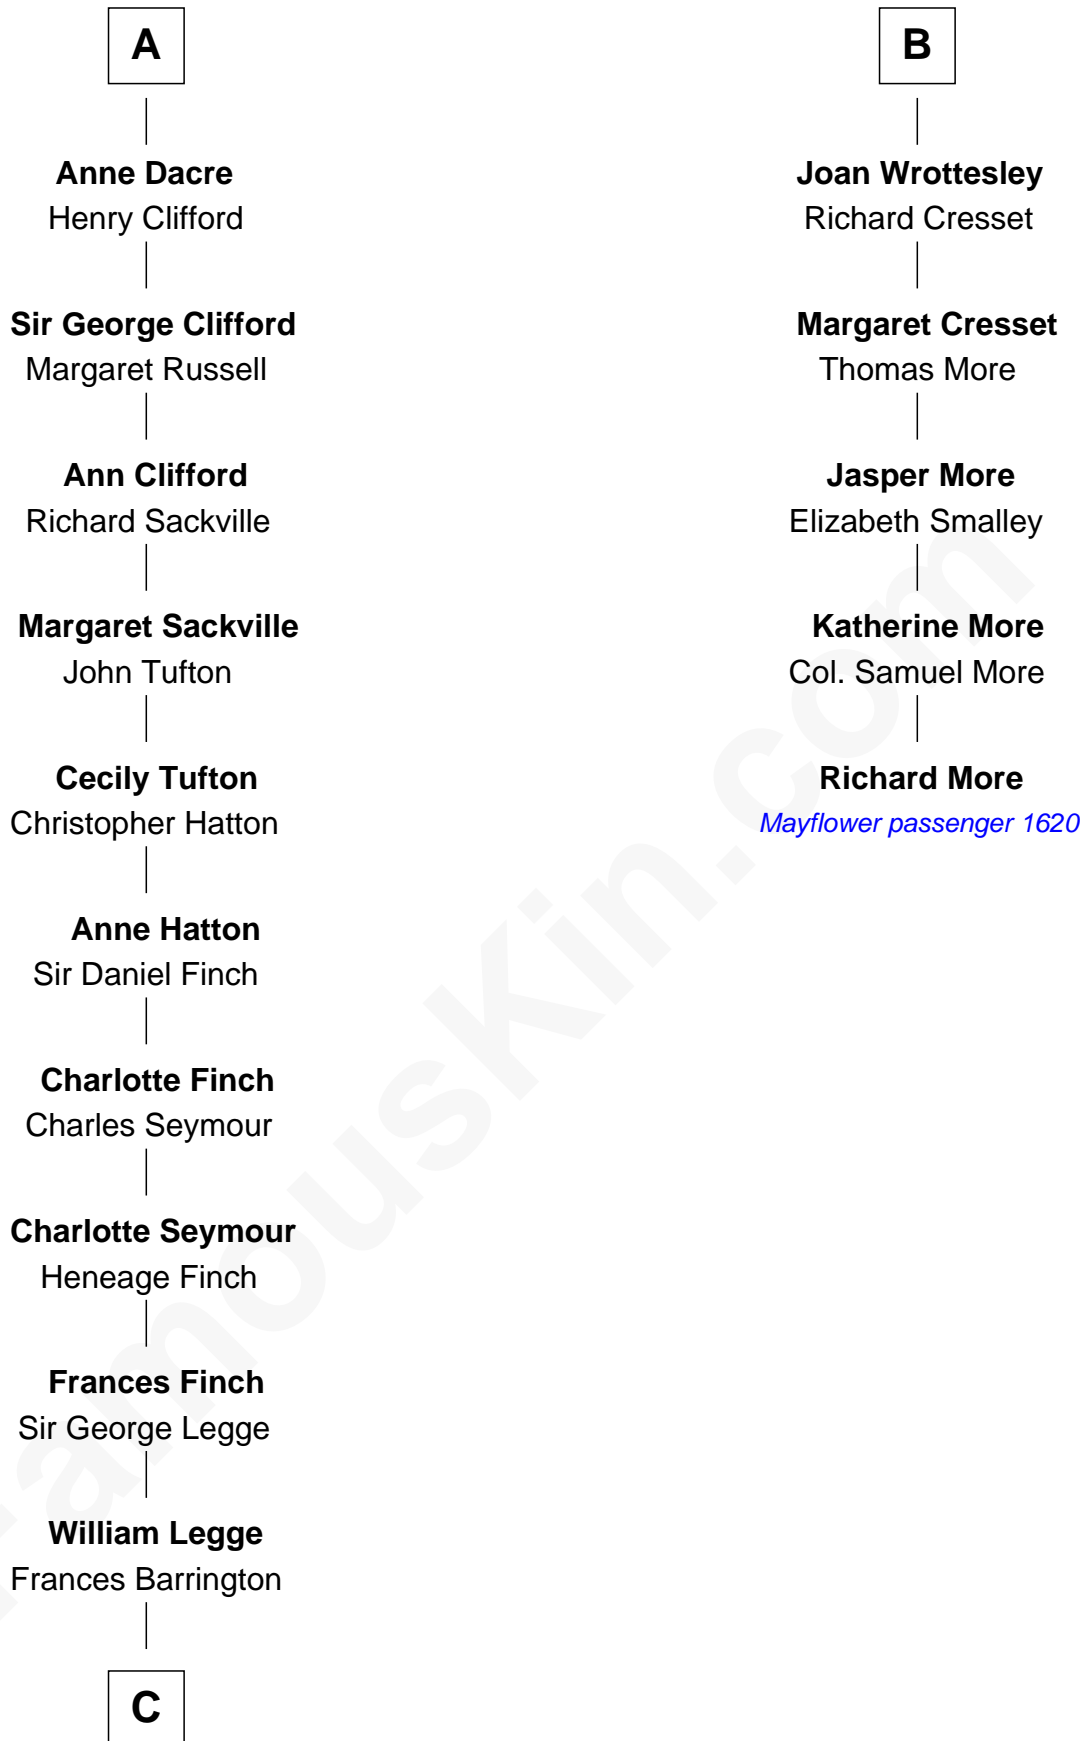

FamousKin.com Relationship Chart of

Kit Harington

TV Actor - "Game of Thrones"

11th cousin 10 times removed of

Richard More

(c1614 - c1696) Mayflower passenger 1620

MAYFLOWER

C

Edward Henry Legge
Cordelia Twysden Molesworth

Lois Marjorie Legge
Ernest Wriothesley Denny

Lavender Cecilia Denny
John Charles Dundas Harington

Sir David Richard Harington
Deborah Jane Catesby

Kit Harington
TV Actor - "Game of Thrones"