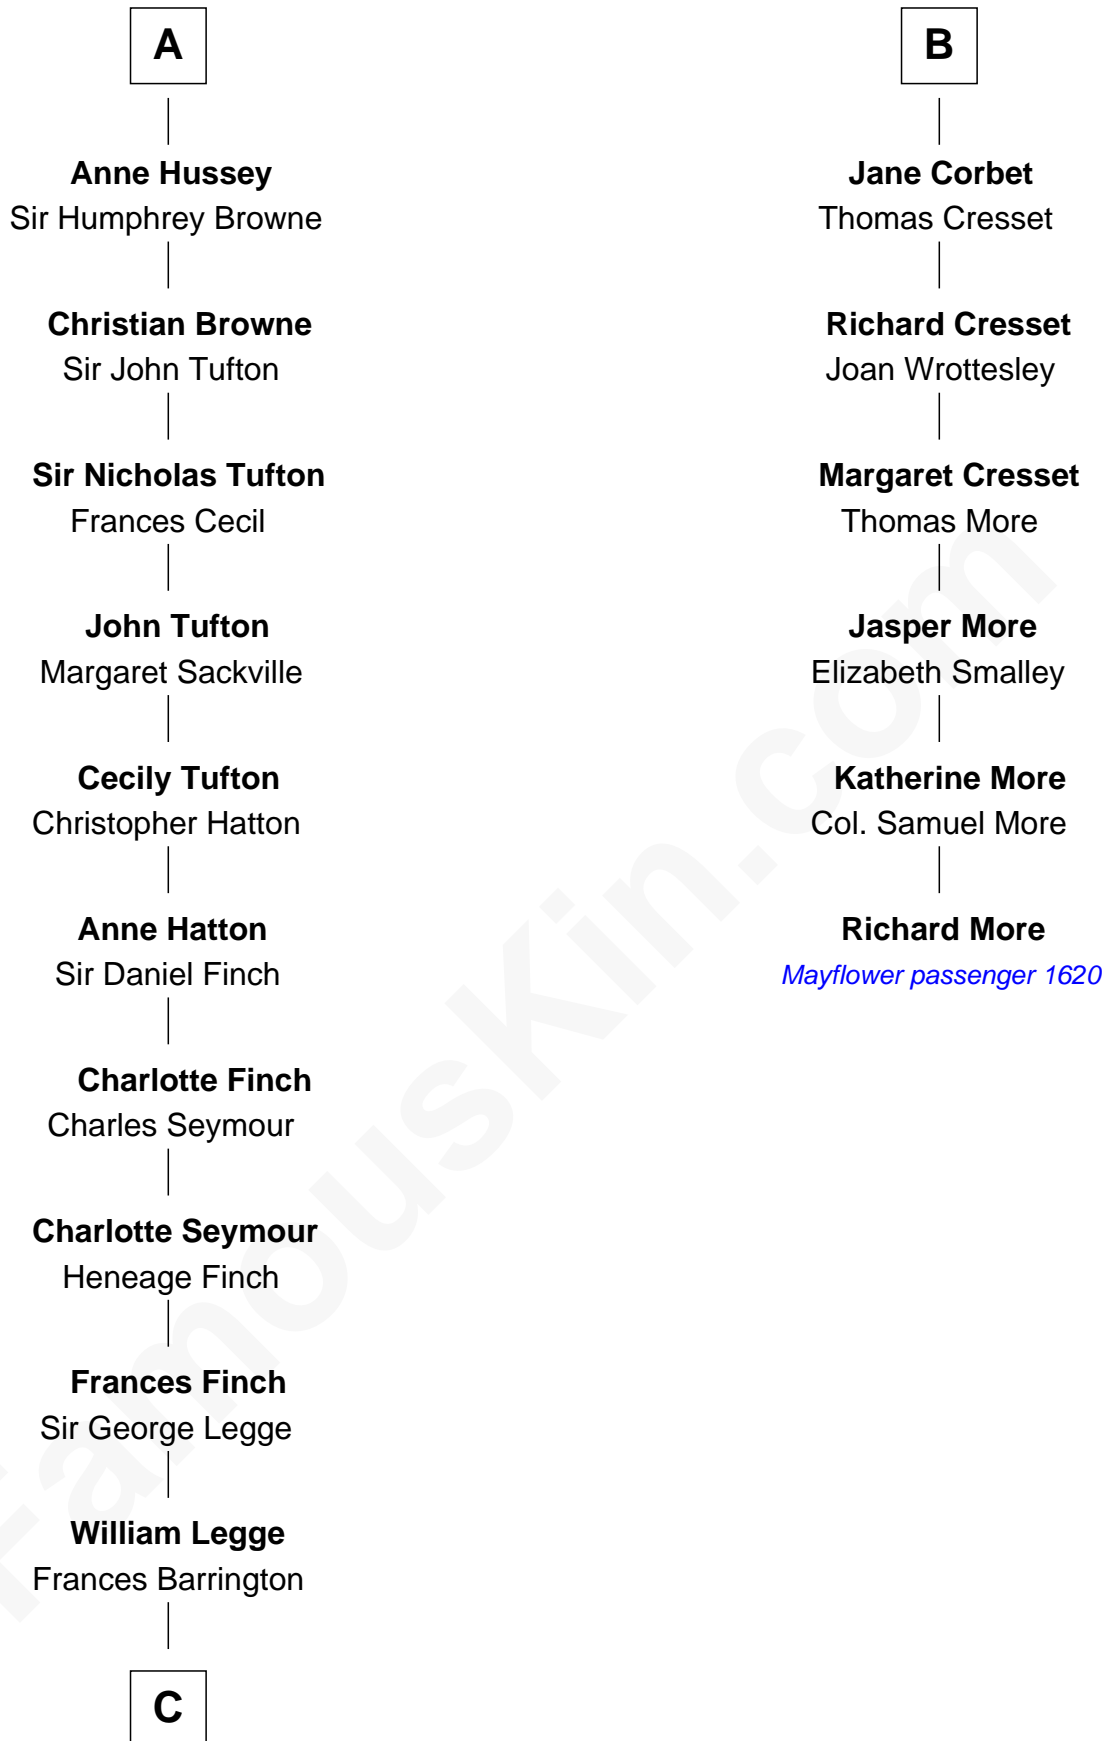

FamousKin.com

Relationship Chart of

Kit Harington

TV Actor - "Game of Thrones"

12th cousin 9 times removed of

Richard More

(c1614 - c1696) Mayflower passenger 1620

MAYFLOWER

C

—
Edward Henry Legge
Cordelia Twysden Molesworth

—
Lois Marjorie Legge
Ernest Wriothesley Denny

—
Lavender Cecilia Denny
John Charles Dundas Harington

—
Sir David Richard Harington
Deborah Jane Catesby

—
Kit Harington
TV Actor - "Game of Thrones"