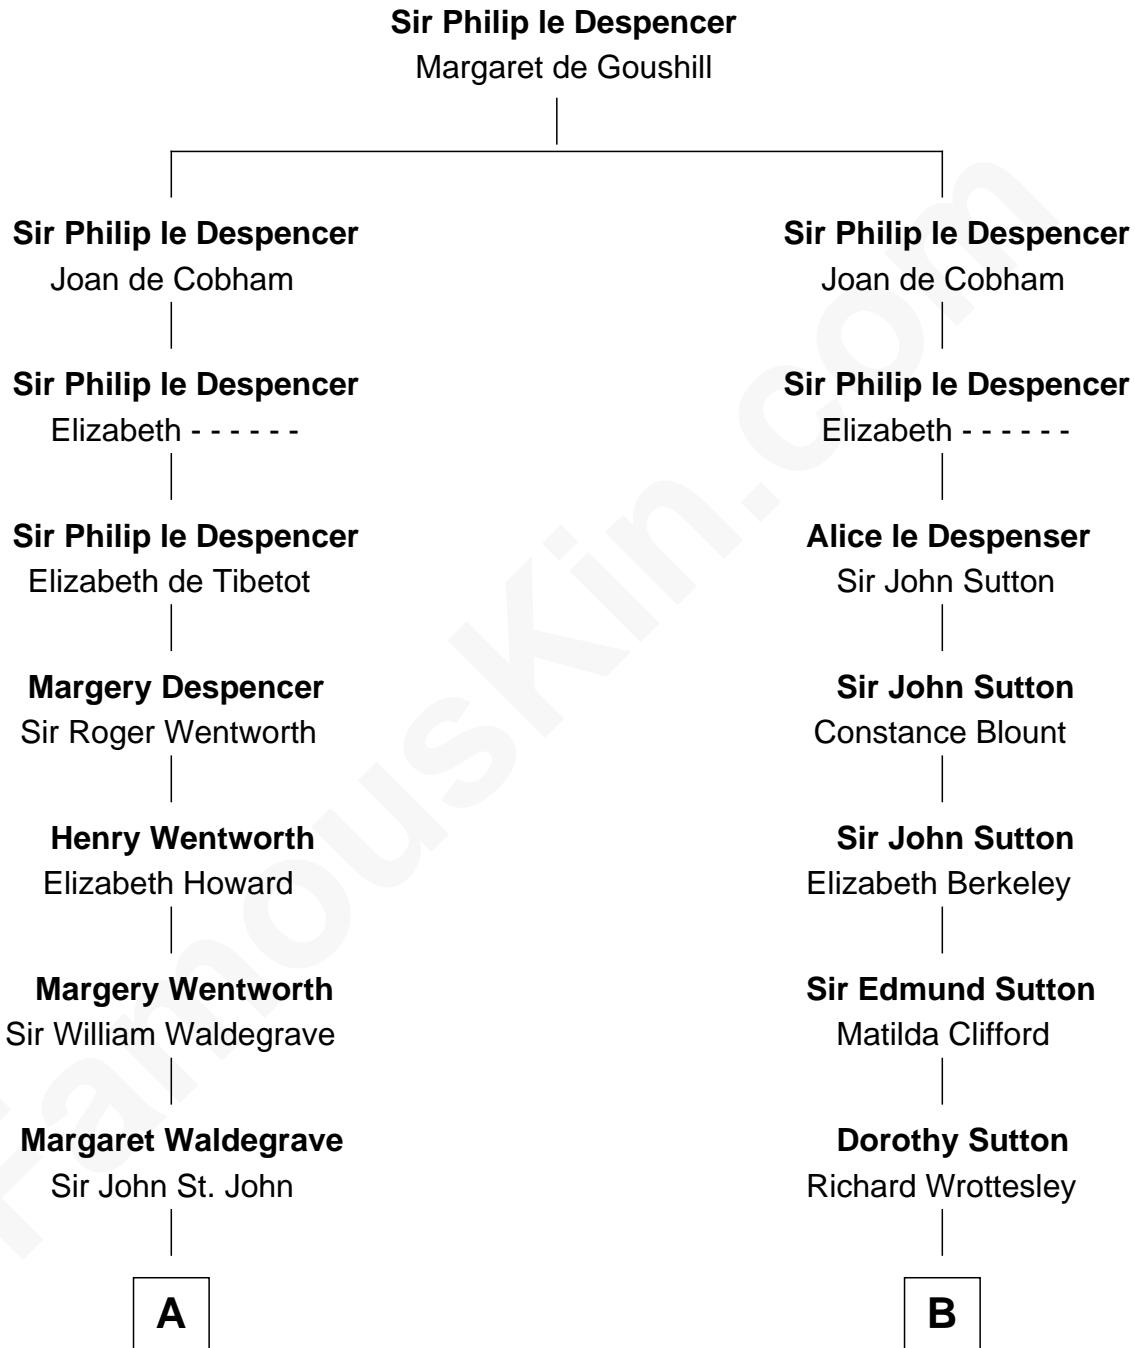

FamousKin.com

Relationship Chart of

Kit Harington

TV Actor - "Game of Thrones"

11th cousin 10 times removed of

Richard More

(c1614 - c1696) Mayflower passenger 1620

MAYFLOWER

C

—
Edward Henry Legge
Cordelia Twysden Molesworth

—
Lois Marjorie Legge
Ernest Wriothesley Denny

—
Lavender Cecilia Denny
John Charles Dundas Harington

—
Sir David Richard Harington
Deborah Jane Catesby

—
Kit Harington
TV Actor - "Game of Thrones"