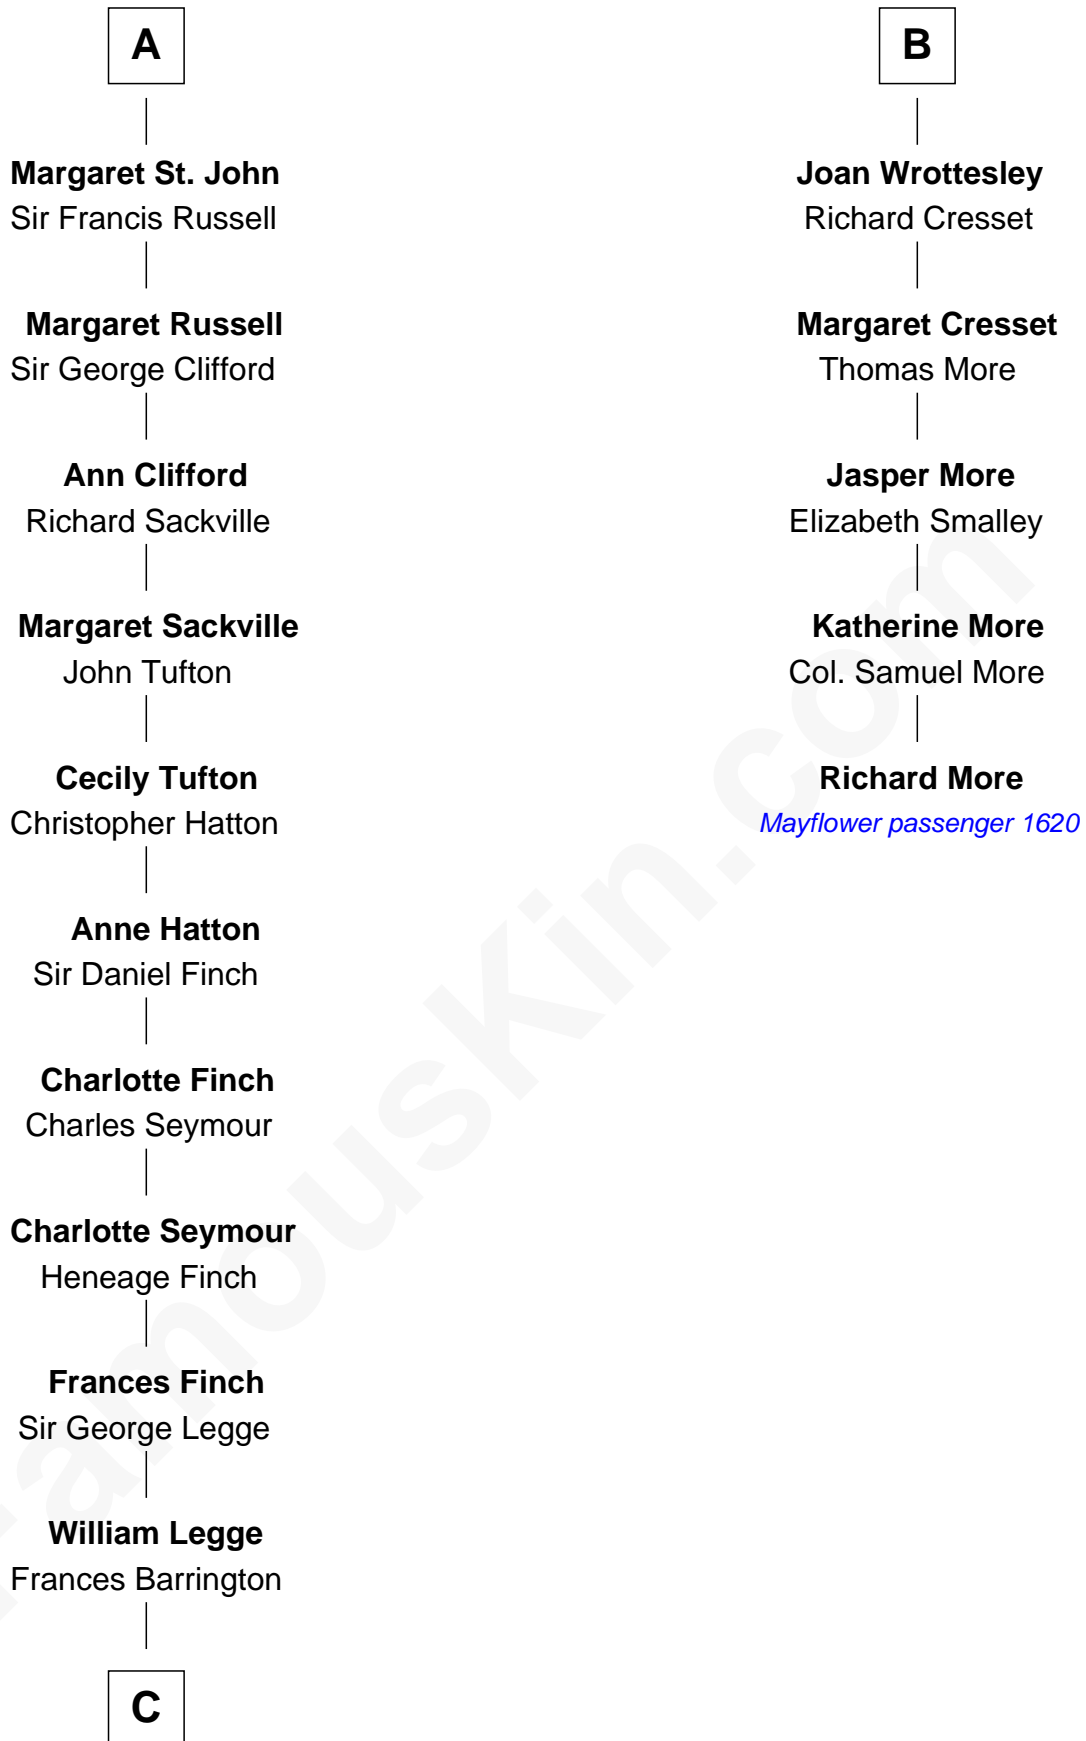

FamousKin.com

Relationship Chart of

Kit Harington

TV Actor - "Game of Thrones"

11th cousin 10 times removed of

Richard More

(c1614 - c1696) Mayflower passenger 1620

MAYFLOWER

C

—
Edward Henry Legge
Cordelia Twysden Molesworth

—
Lois Marjorie Legge
Ernest Wriothesley Denny

—
Lavender Cecilia Denny
John Charles Dundas Harington

—
Sir David Richard Harington
Deborah Jane Catesby

—
Kit Harington
TV Actor - "Game of Thrones"