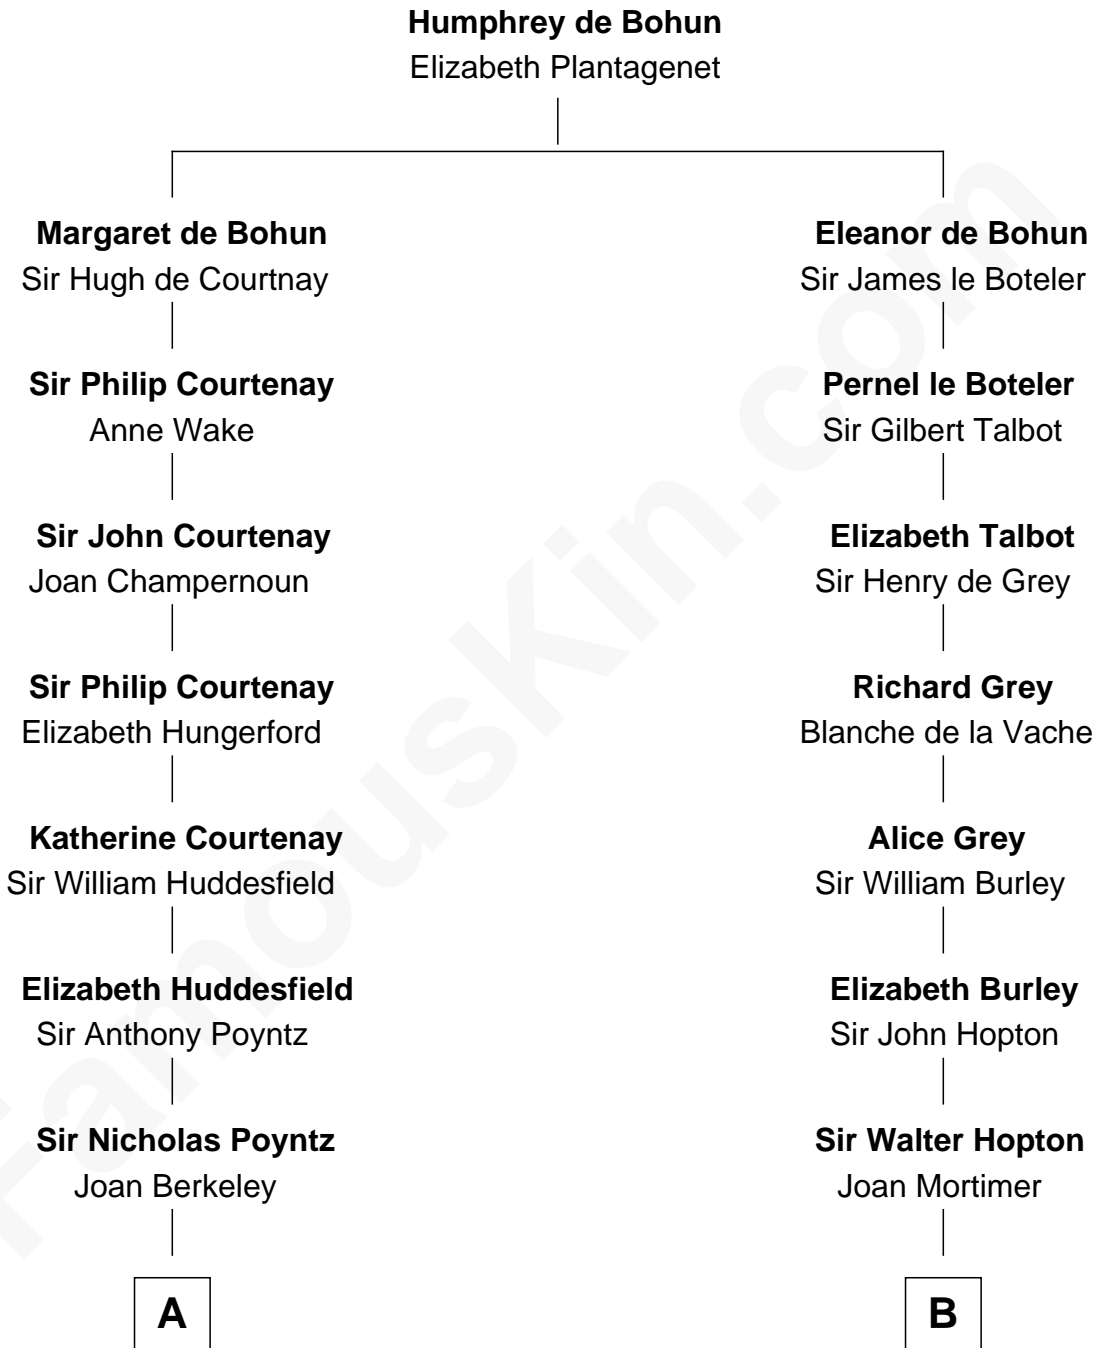

FamousKin.com

Relationship Chart of

Kit Harington

TV Actor - "Game of Thrones"

14th cousin 6 times removed of

Richard More

(c1614 - c1696) Mayflower passenger 1620

MAYFLOWER

C

—
Lois Marjorie Legge
Ernest Wriothesley Denny

—
Lavender Cecilia Denny
John Charles Dundas Harington

—
Sir David Richard Harington
Deborah Jane Catesby

—
Kit Harington
TV Actor - "Game of Thrones"

FamousKin.com