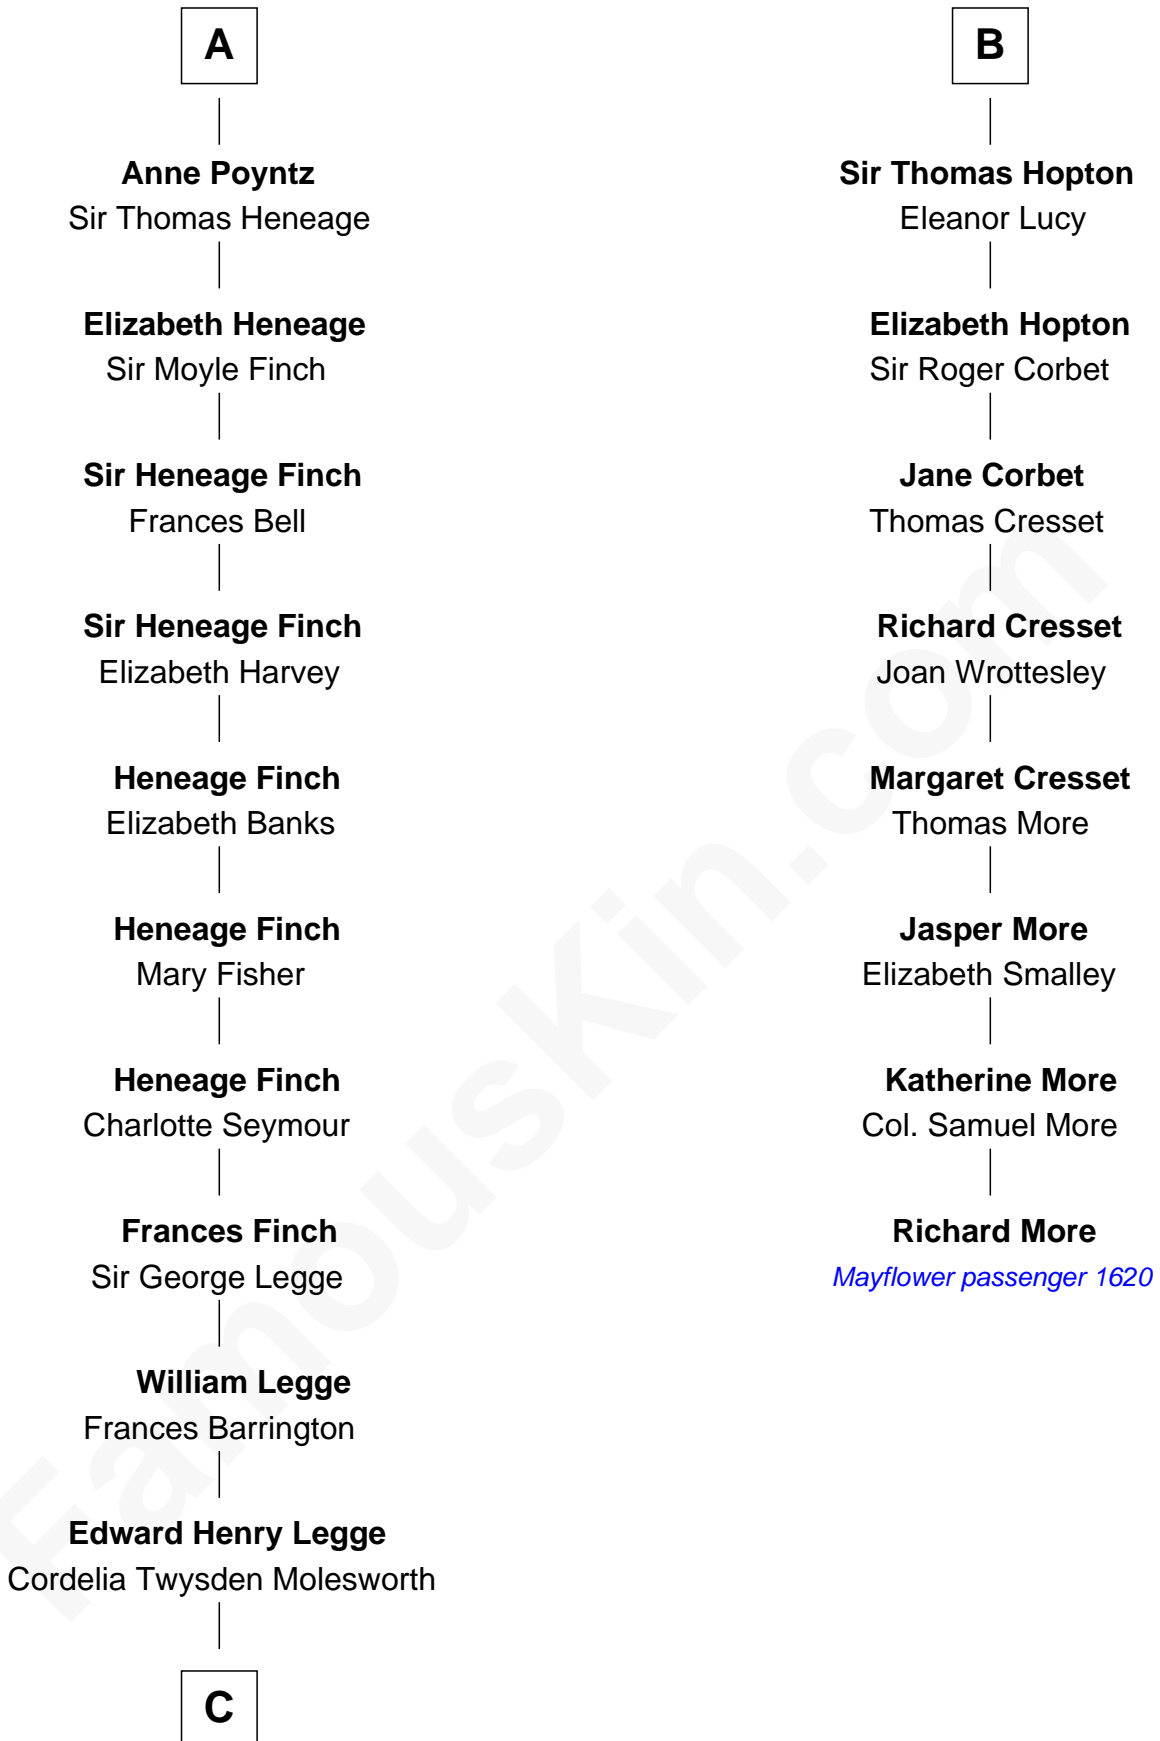

FamousKin.com

Relationship Chart of

Kit Harington

TV Actor - "Game of Thrones"

14th cousin 6 times removed of

Richard More

(c1614 - c1696) Mayflower passenger 1620

MAYFLOWER

C

—
Lois Marjorie Legge
Ernest Wriothesley Denny

—
Lavender Cecilia Denny
John Charles Dundas Harington

—
Sir David Richard Harington
Deborah Jane Catesby

—
Kit Harington
TV Actor - "Game of Thrones"

FamousKin.com