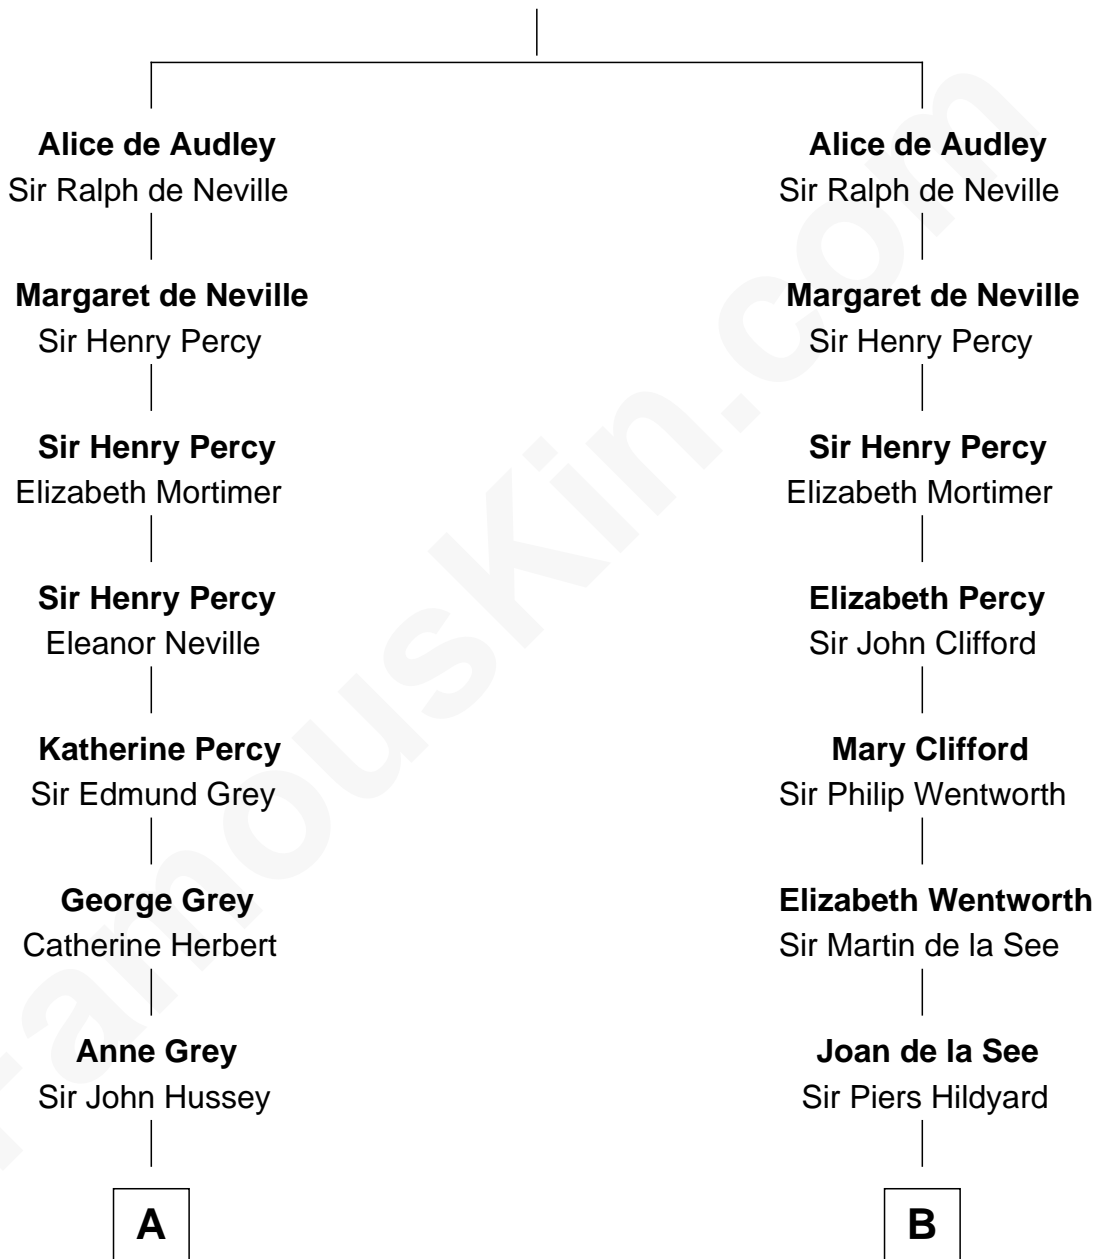

## Relationship Chart of

### Kit Harington

TV Actor - "Game of Thrones"

20th cousin 1 time removed of

### Calvin Coolidge

30th U.S. President

**Sir Hugh I de Audley**

Iseult de Mortimer

**C**

**Edward Henry Legge**  
Cordelia Twysden Molesworth

**Lois Marjorie Legge**  
Ernest Wriothesley Denny

**Lavender Cecilia Denny**  
John Charles Dundas Harington