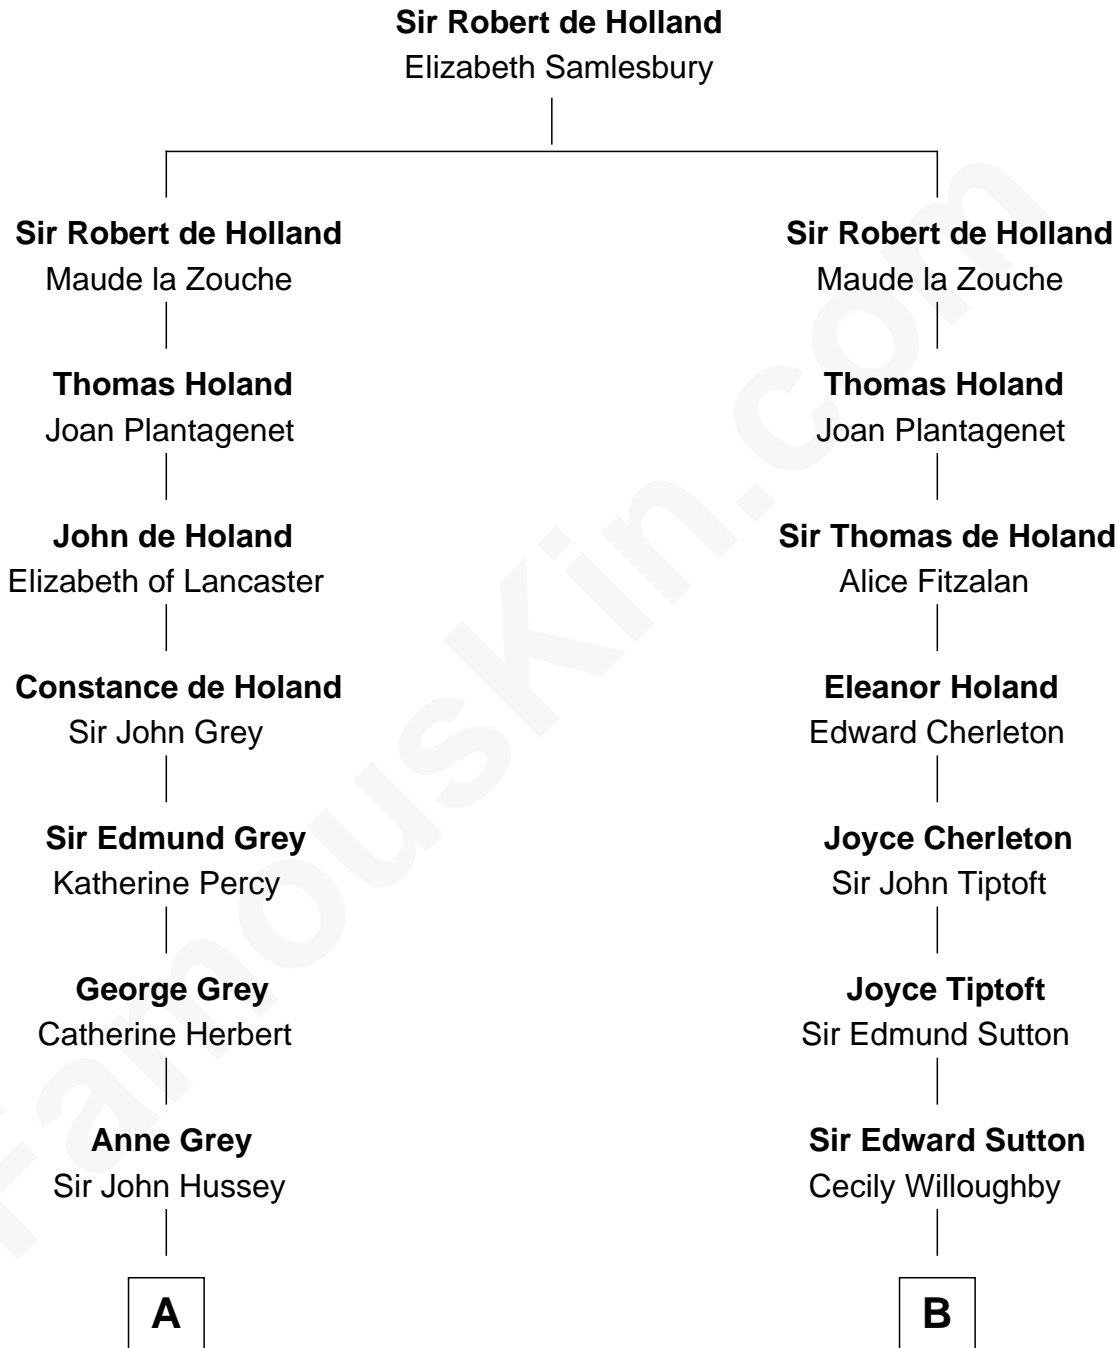

FamousKin.com

Relationship Chart of

Kit Harington

TV Actor - "Game of Thrones"

15th cousin 6 times removed of

Bathsheba (Ruggles) Spooner

First woman executed for murder in U.S. by non-British government

C

—
Edward Henry Legge
Cordelia Twysden Molesworth

—
Lois Marjorie Legge
Ernest Wriothesley Denny

—
Lavender Cecilia Denny
John Charles Dundas Harington

—
Sir David Richard Harington
Deborah Jane Catesby

—
Kit Harington
TV Actor - "Game of Thrones"