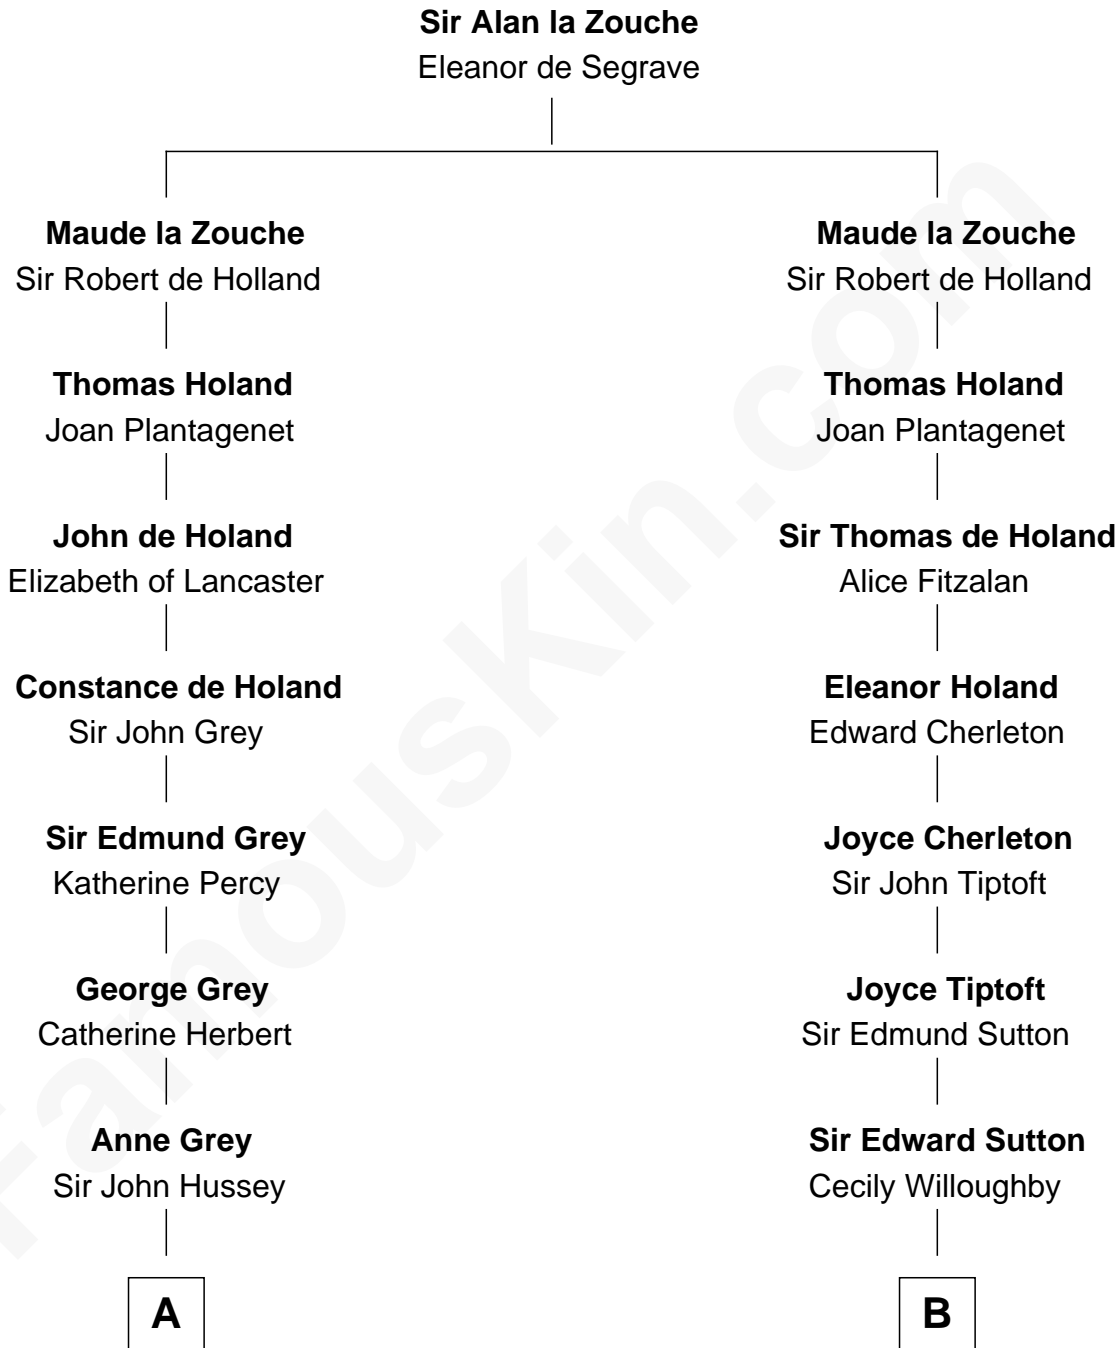

FamousKin.com

Relationship Chart of

Kit Harington

TV Actor - "Game of Thrones"

15th cousin 6 times removed of

Bathsheba (Ruggles) Spooner

First woman executed for murder in U.S. by non-British government

C

—
Edward Henry Legge
Cordelia Twysden Molesworth

—
Lois Marjorie Legge
Ernest Wriothesley Denny

—
Lavender Cecilia Denny
John Charles Dundas Harington

—
Sir David Richard Harington
Deborah Jane Catesby

—
Kit Harington
TV Actor - "Game of Thrones"