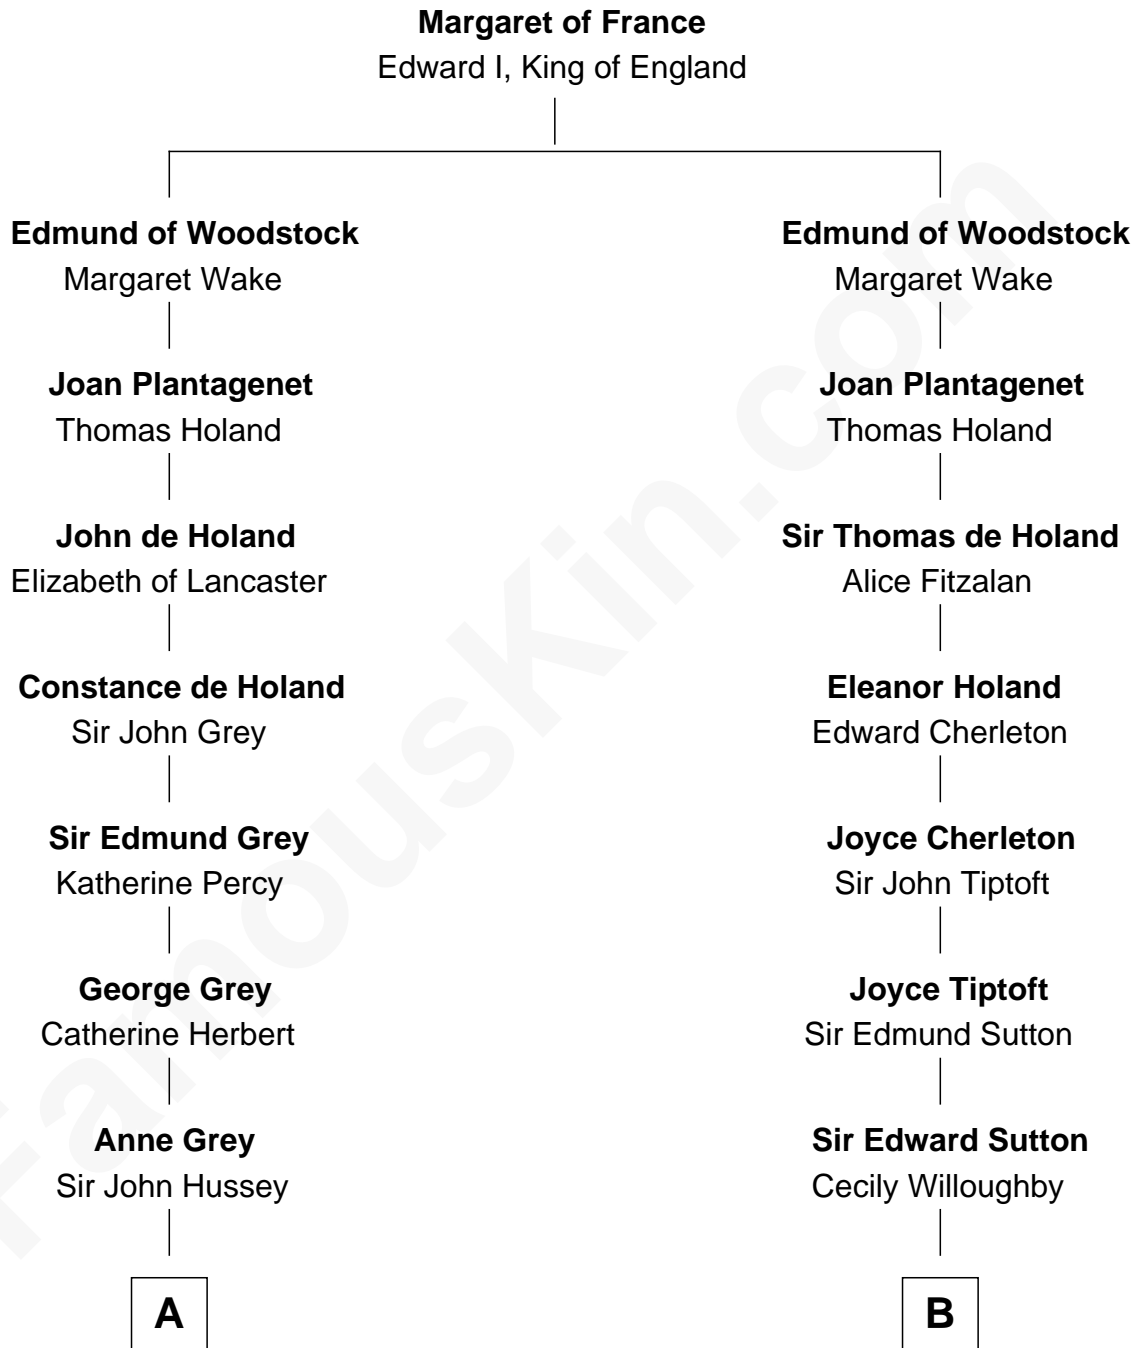

FamousKin.com

Relationship Chart of

Kit Harington

TV Actor - "Game of Thrones"

15th cousin 6 times removed of

Bathsheba (Ruggles) Spooner

First woman executed for murder in U.S. by non-British government

C

—
Edward Henry Legge
Cordelia Twysden Molesworth

—
Lois Marjorie Legge
Ernest Wriothesley Denny

—
Lavender Cecilia Denny
John Charles Dundas Harington

—
Sir David Richard Harington
Deborah Jane Catesby

—
Kit Harington
TV Actor - "Game of Thrones"