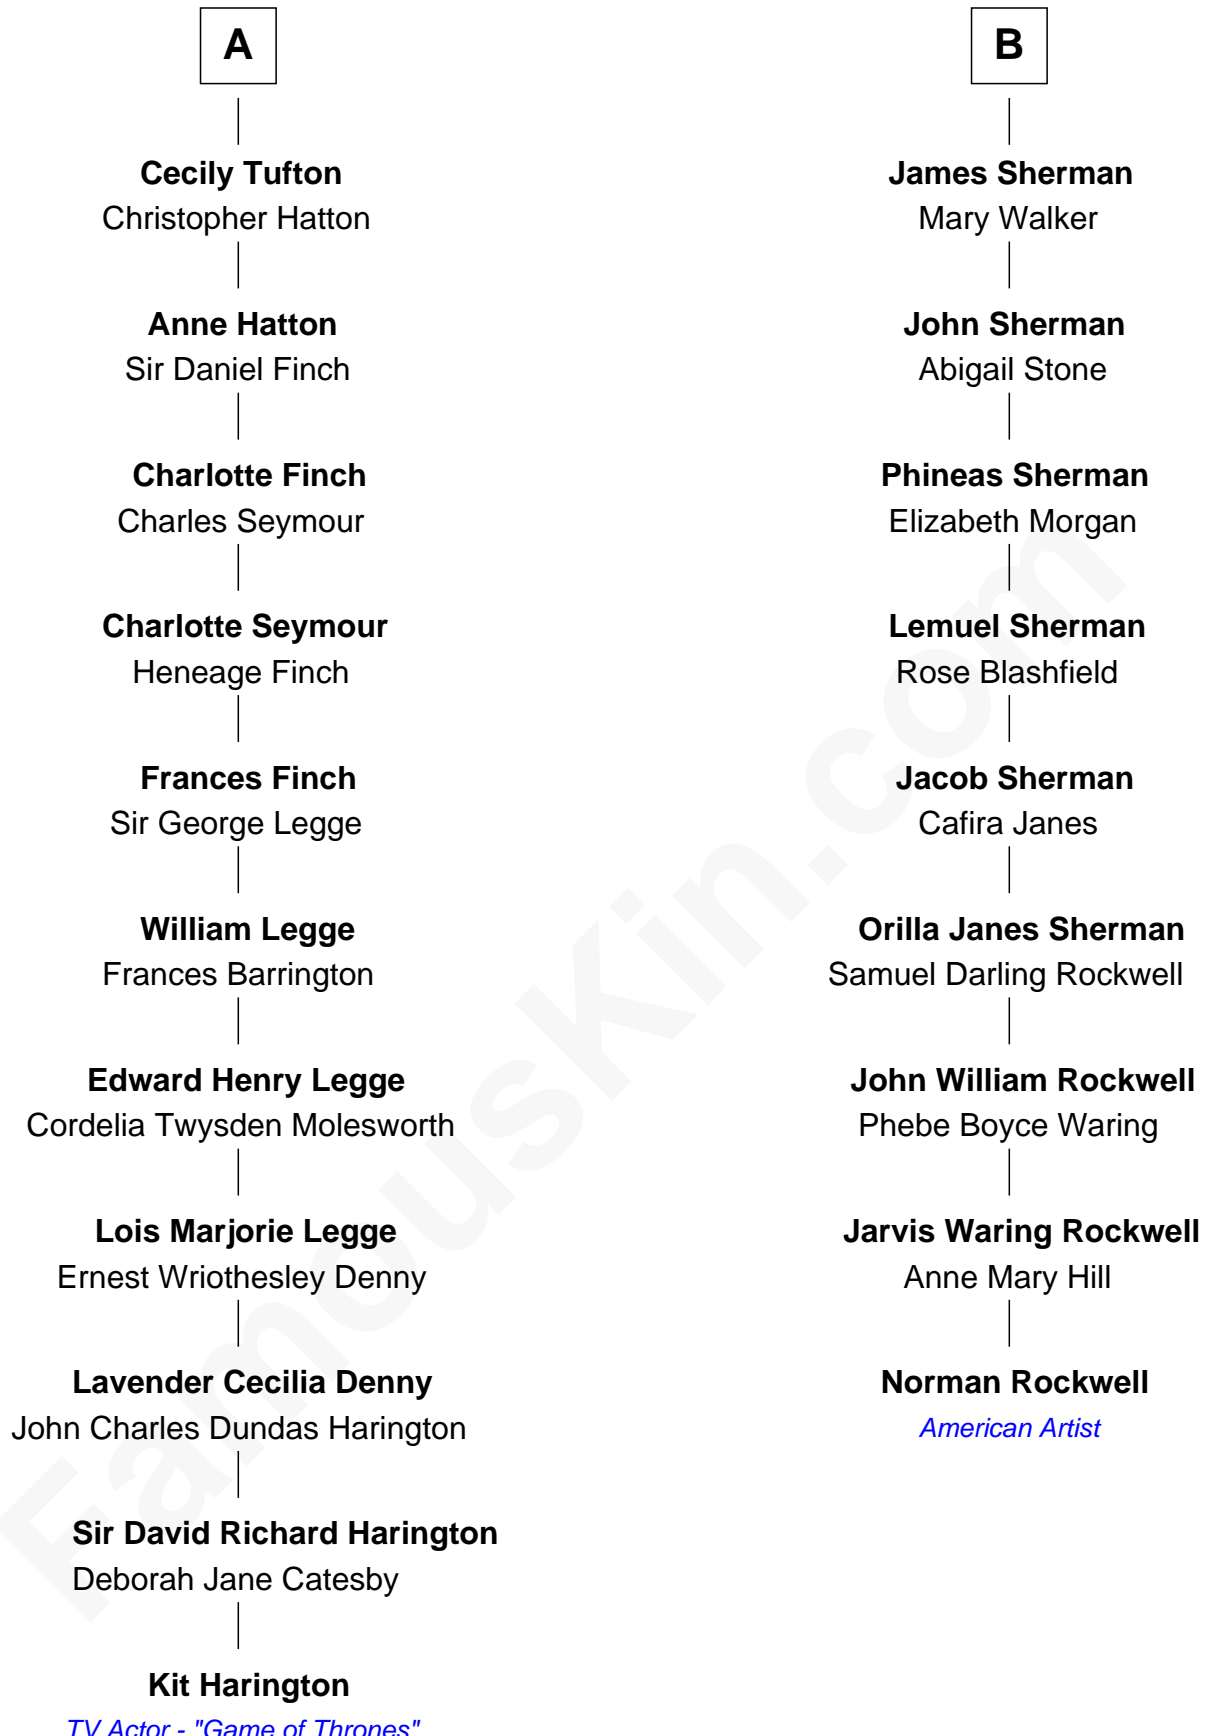

FamousKin.com

Relationship Chart of

Kit Harington

TV Actor - "Game of Thrones"

15th cousin 2 times removed of

Norman Rockwell

American Artist

Sir John Bouchier

Margaret Berners

Kit Harington photo by [Gage Skidmore](#) (CC BY-SA 2.0)