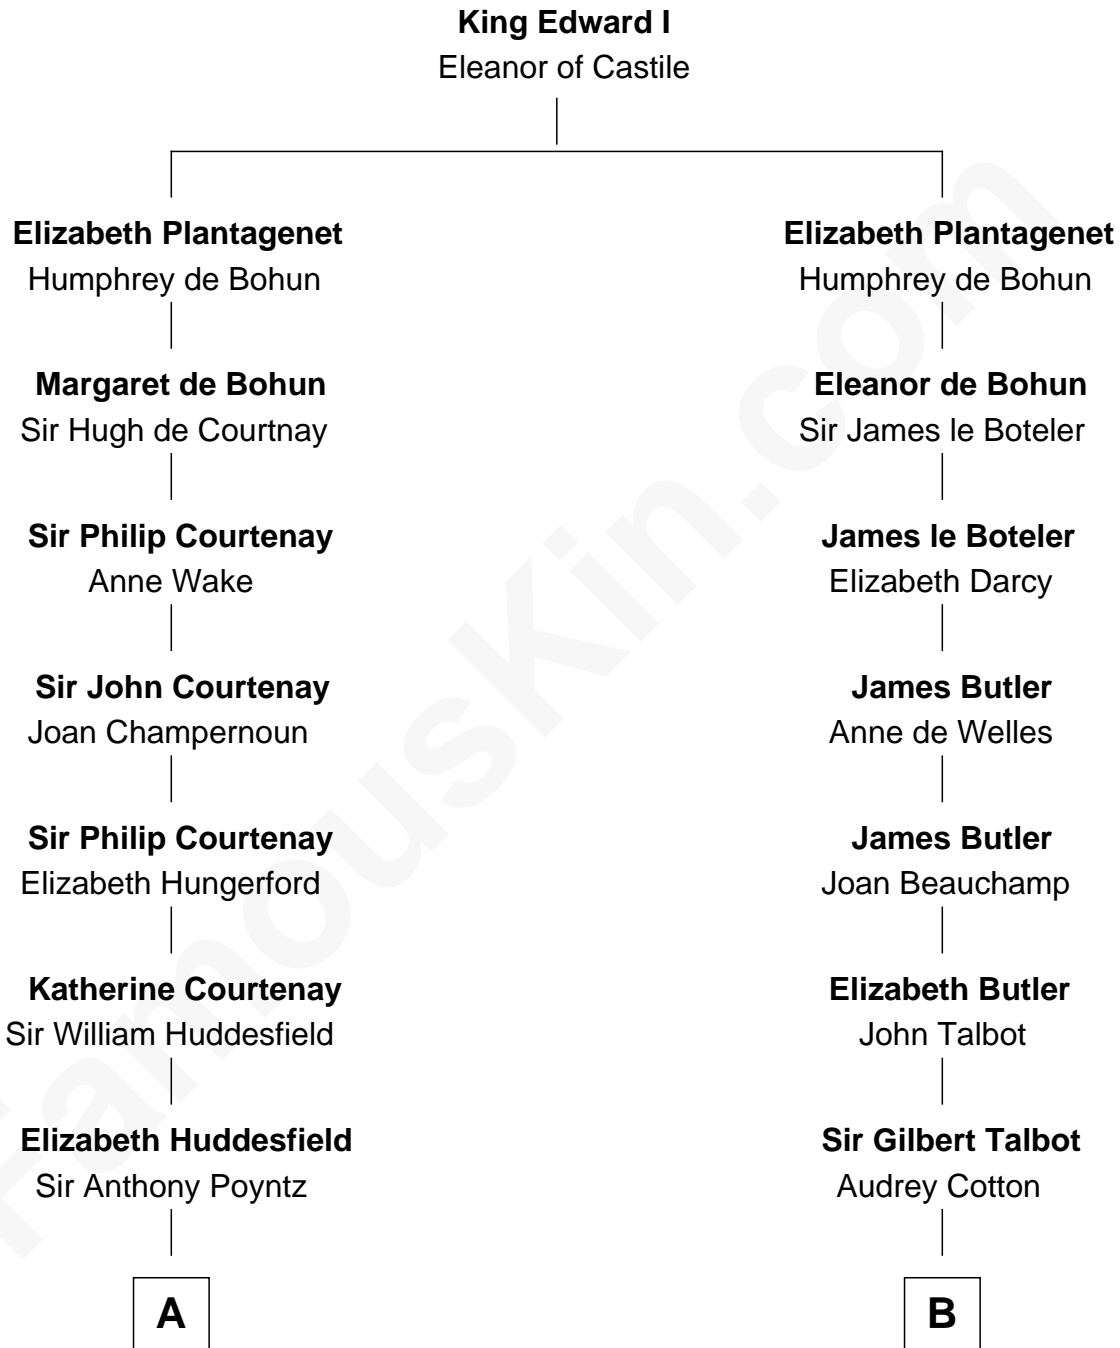

FamousKin.com Relationship Chart of

Kit Harington

TV Actor - "Game of Thrones"

20th cousin 1 time removed of

Norman Rockwell

American Artist

C

Edward Henry Legge
Cordelia Twysden Molesworth

Lois Marjorie Legge
Ernest Wriothesley Denny

Lavender Cecilia Denny
John Charles Dundas Harington

Sir David Richard Harington
Deborah Jane Catesby

Kit Harington
TV Actor - "Game of Thrones"

D

Samuel Darling Rockwell
Orilla Janes Sherman