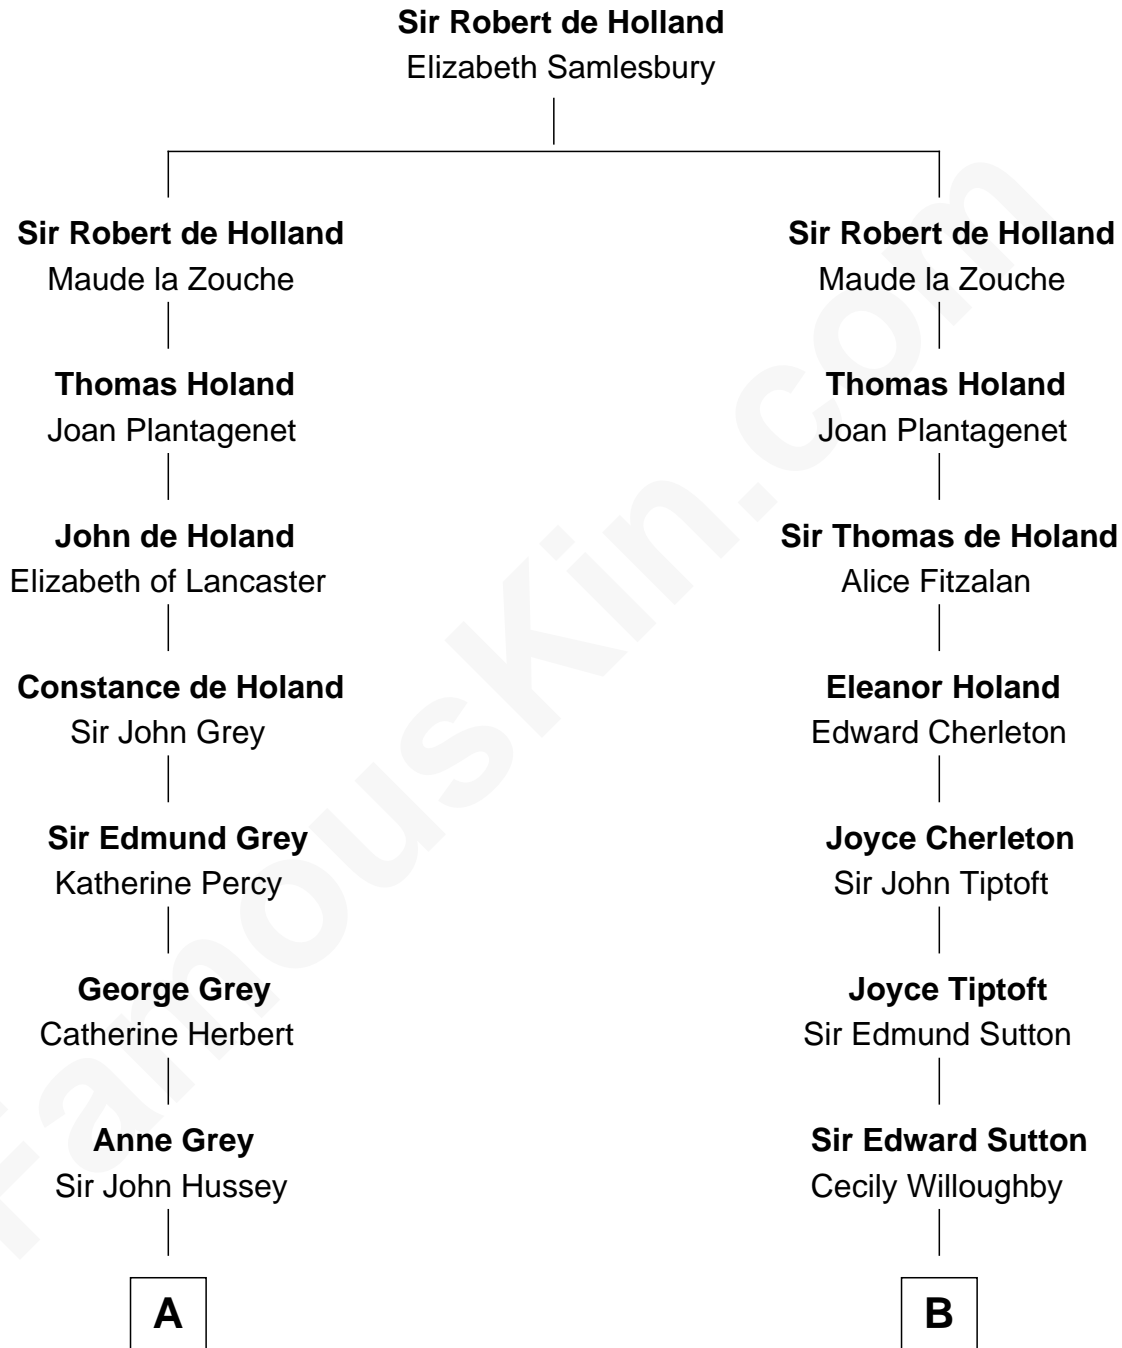

FamousKin.com

Relationship Chart of

Kit Harington

TV Actor - "Game of Thrones"

16th cousin 5 times removed of

Nicholas Gilman

Signer of the U.S. Constitution

C

Edward Henry Legge
Cordelia Twysden Molesworth

Lois Marjorie Legge
Ernest Wriothesley Denny

Lavender Cecilia Denny
John Charles Dundas Harington

Sir David Richard Harington
Deborah Jane Catesby

Kit Harington
TV Actor - "Game of Thrones"