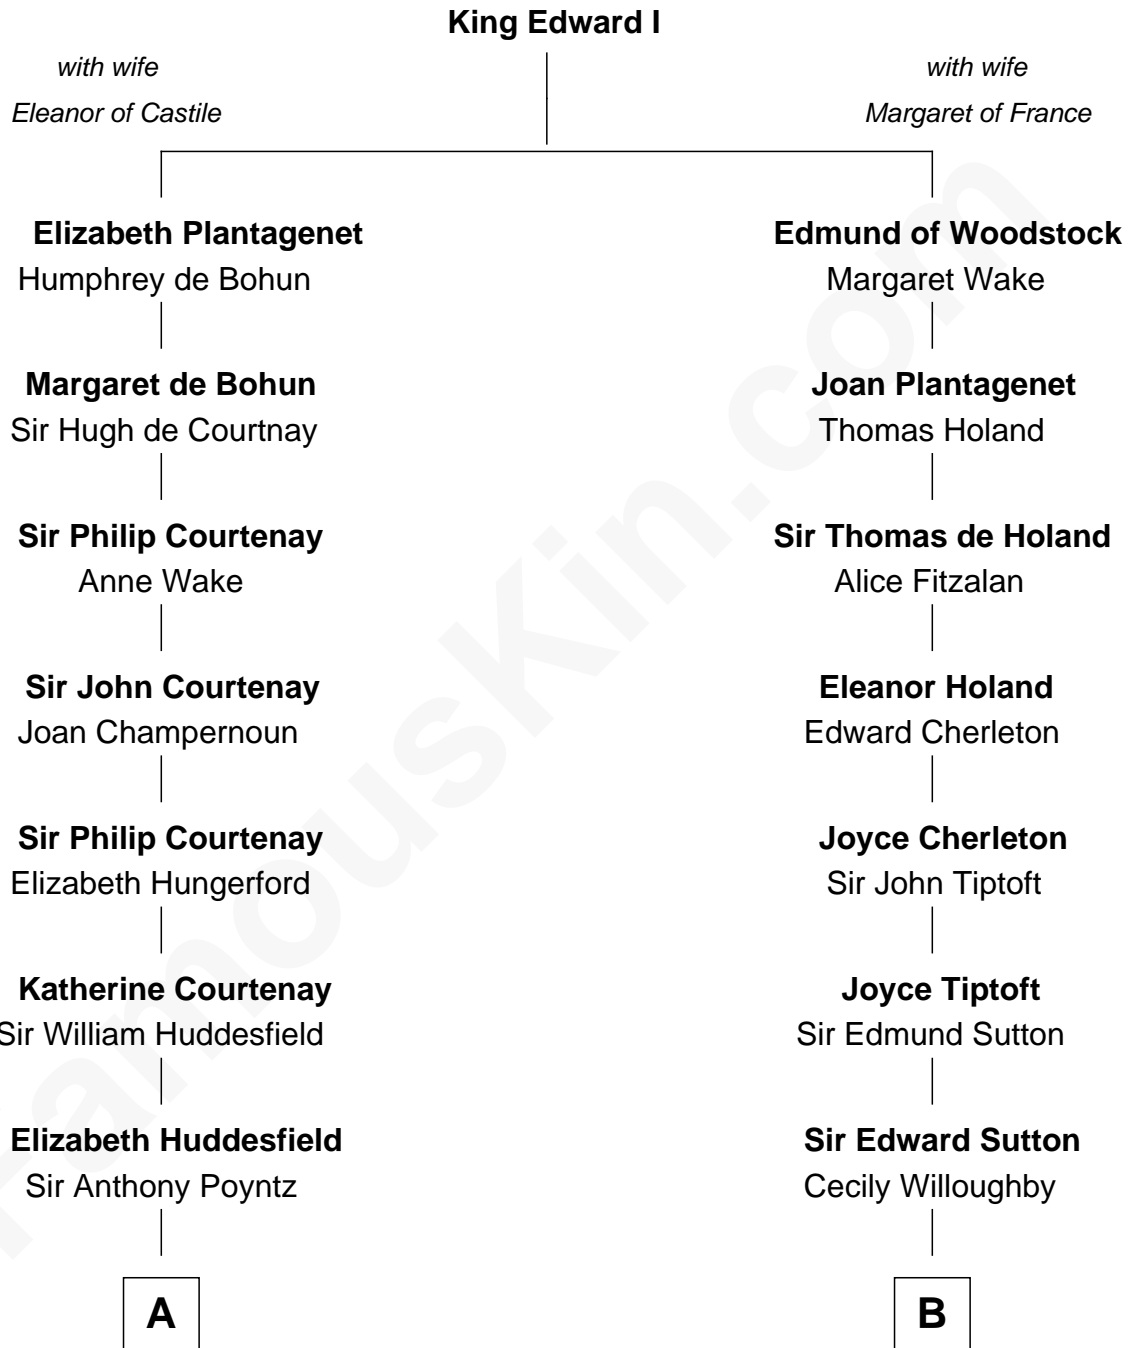

FamousKin.com

Relationship Chart of

Kit Harington

TV Actor - "Game of Thrones"

16th cousin 5 times removed of

Nicholas Gilman

Signer of the U.S. Constitution

C

Edward Henry Legge
Cordelia Twysden Molesworth

Lois Marjorie Legge
Ernest Wriothesley Denny

Lavender Cecilia Denny
John Charles Dundas Harington

Sir David Richard Harington
Deborah Jane Catesby

Kit Harington
TV Actor - "Game of Thrones"