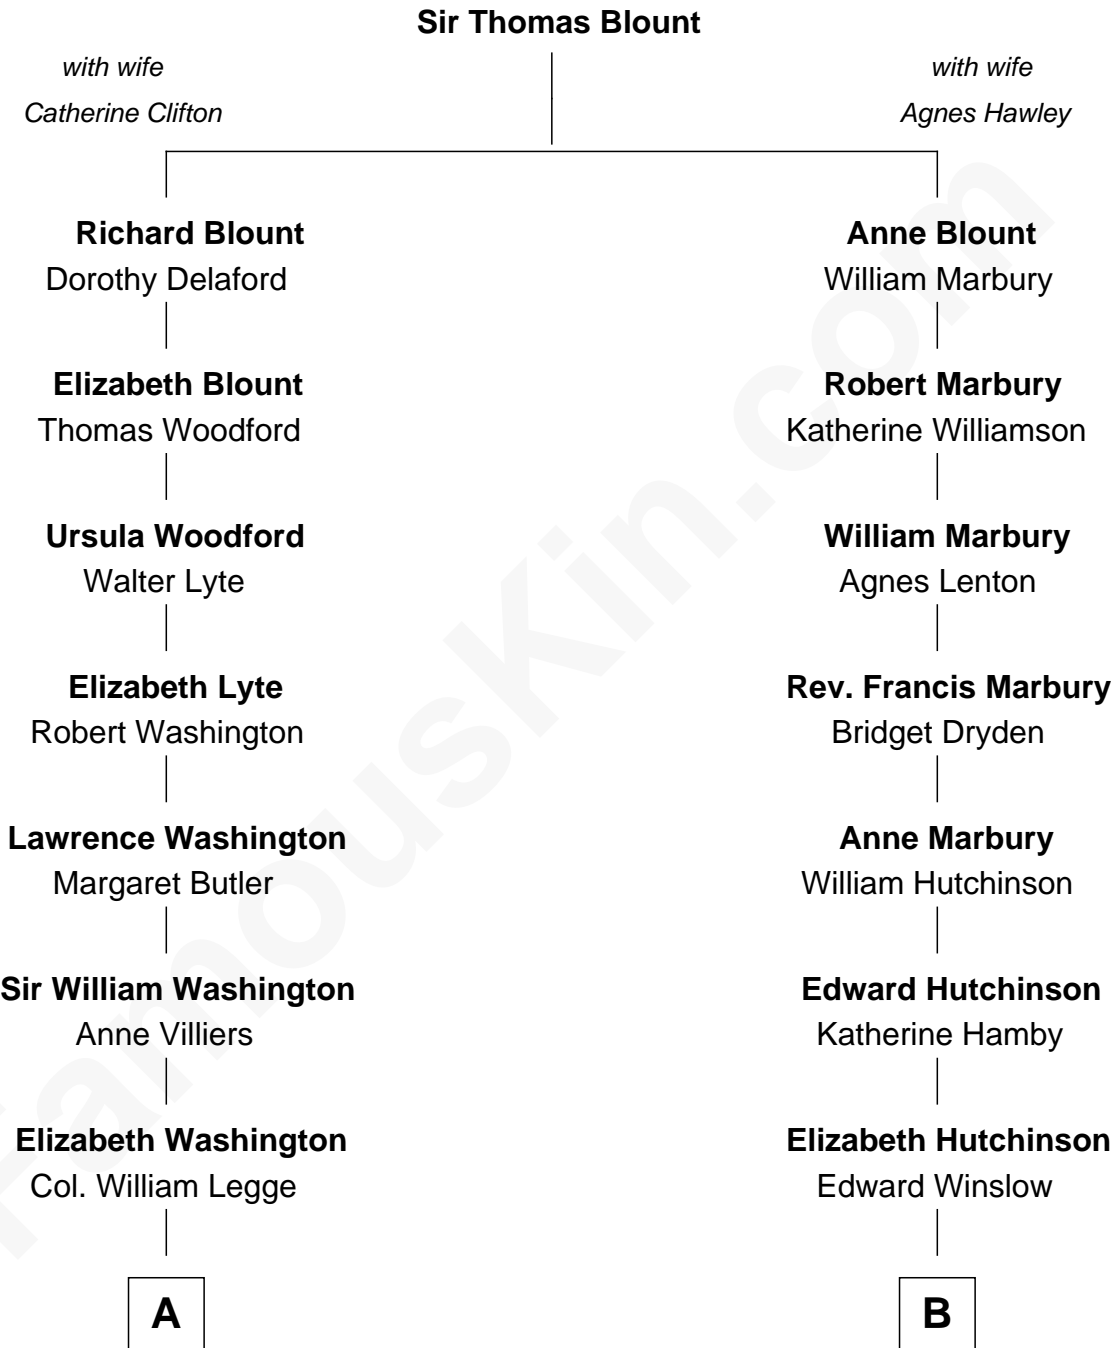

FamousKin.com

Relationship Chart of

Kit Harington

TV Actor - "Game of Thrones"

10th cousin 7 times removed of

Nicholas Gilman

Signer of the U.S. Constitution