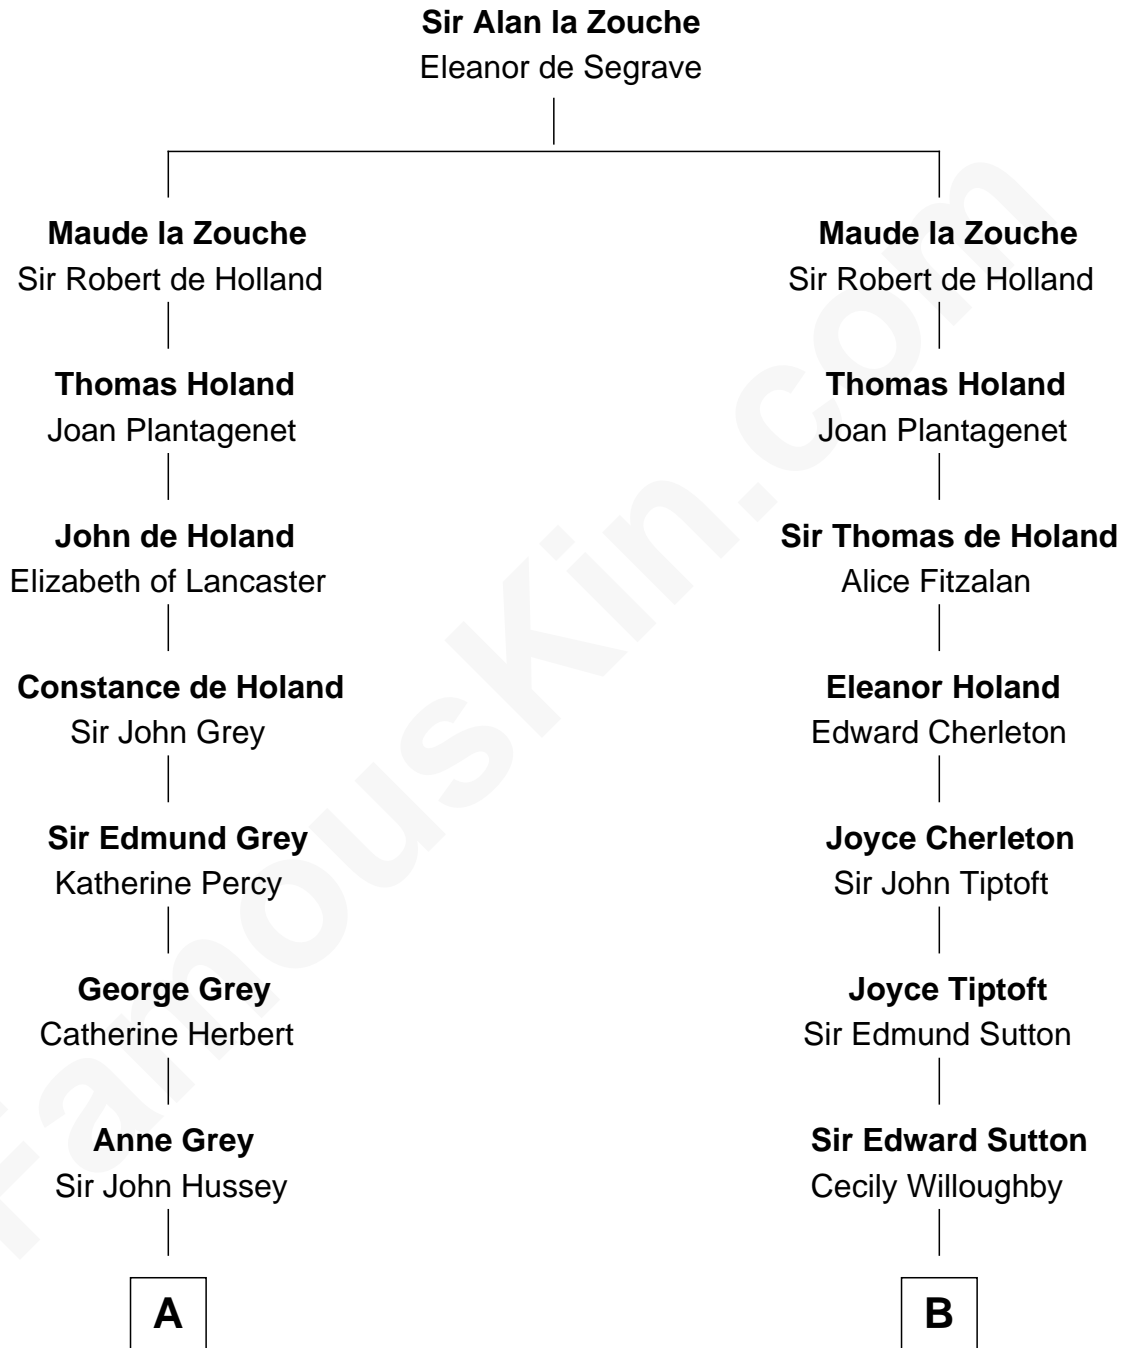

FamousKin.com

Relationship Chart of

Kit Harington

TV Actor - "Game of Thrones"

16th cousin 5 times removed of

Nicholas Gilman

Signer of the U.S. Constitution

C

Edward Henry Legge
Cordelia Twysden Molesworth

Lois Marjorie Legge
Ernest Wriothesley Denny

Lavender Cecilia Denny
John Charles Dundas Harington

Sir David Richard Harington
Deborah Jane Catesby

Kit Harington
TV Actor - "Game of Thrones"