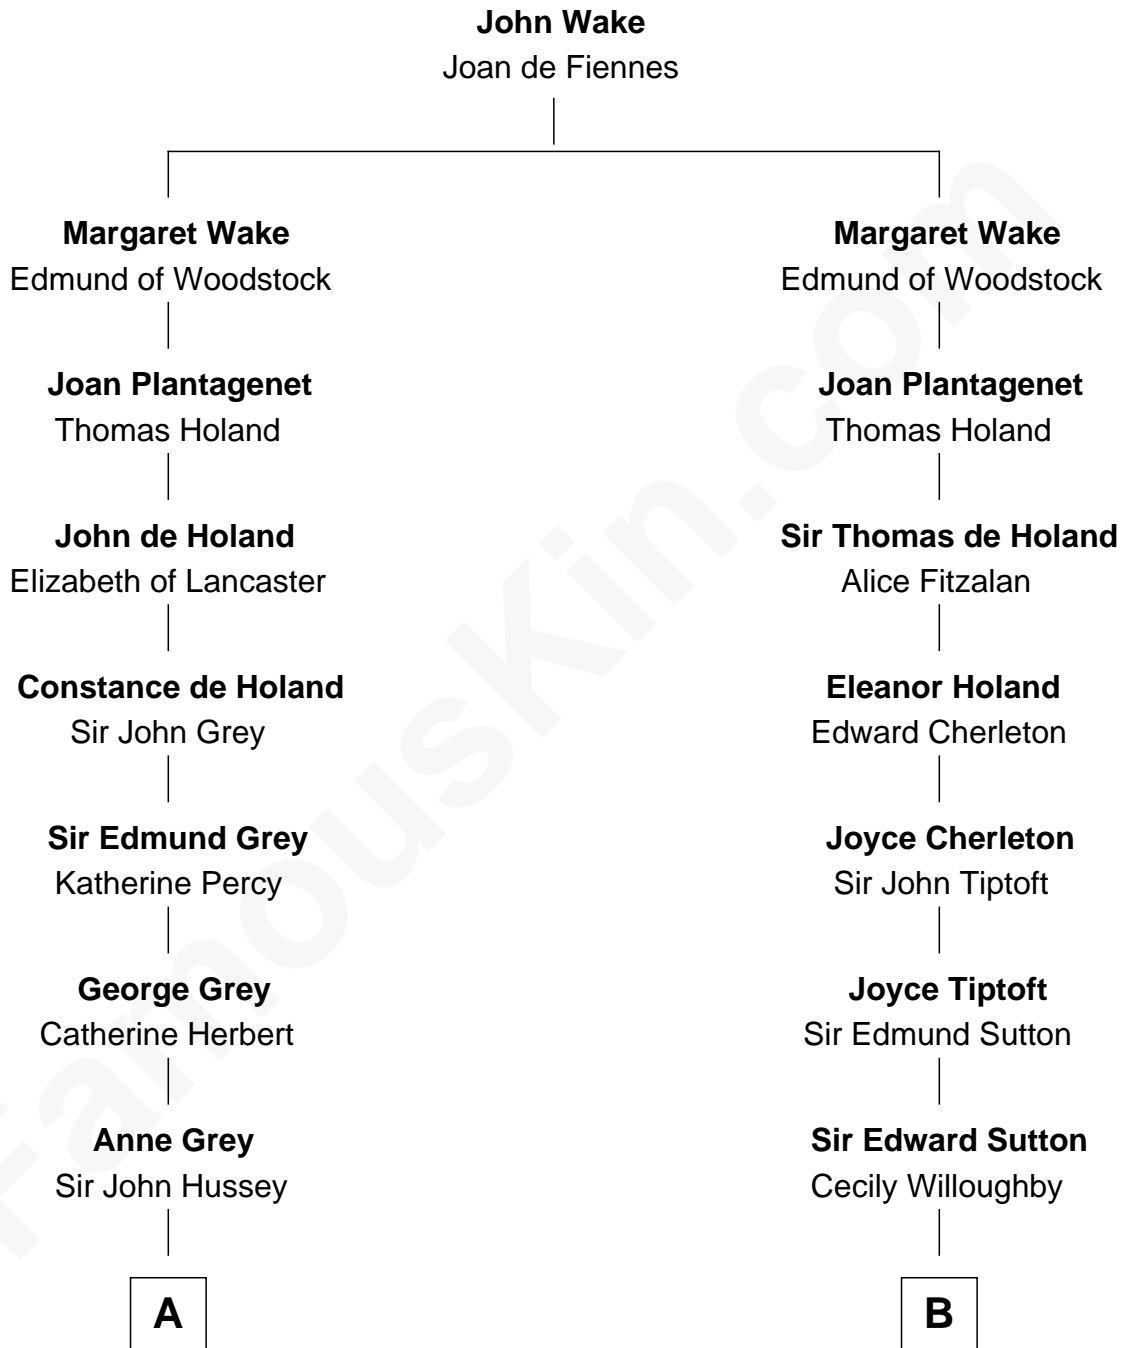

FamousKin.com

Relationship Chart of

Kit Harington

TV Actor - "Game of Thrones"

16th cousin 5 times removed of

Nicholas Gilman

Signer of the U.S. Constitution

C

Edward Henry Legge
Cordelia Twysden Molesworth

Lois Marjorie Legge
Ernest Wriothesley Denny

Lavender Cecilia Denny
John Charles Dundas Harington

Sir David Richard Harington
Deborah Jane Catesby

Kit Harington
TV Actor - "Game of Thrones"