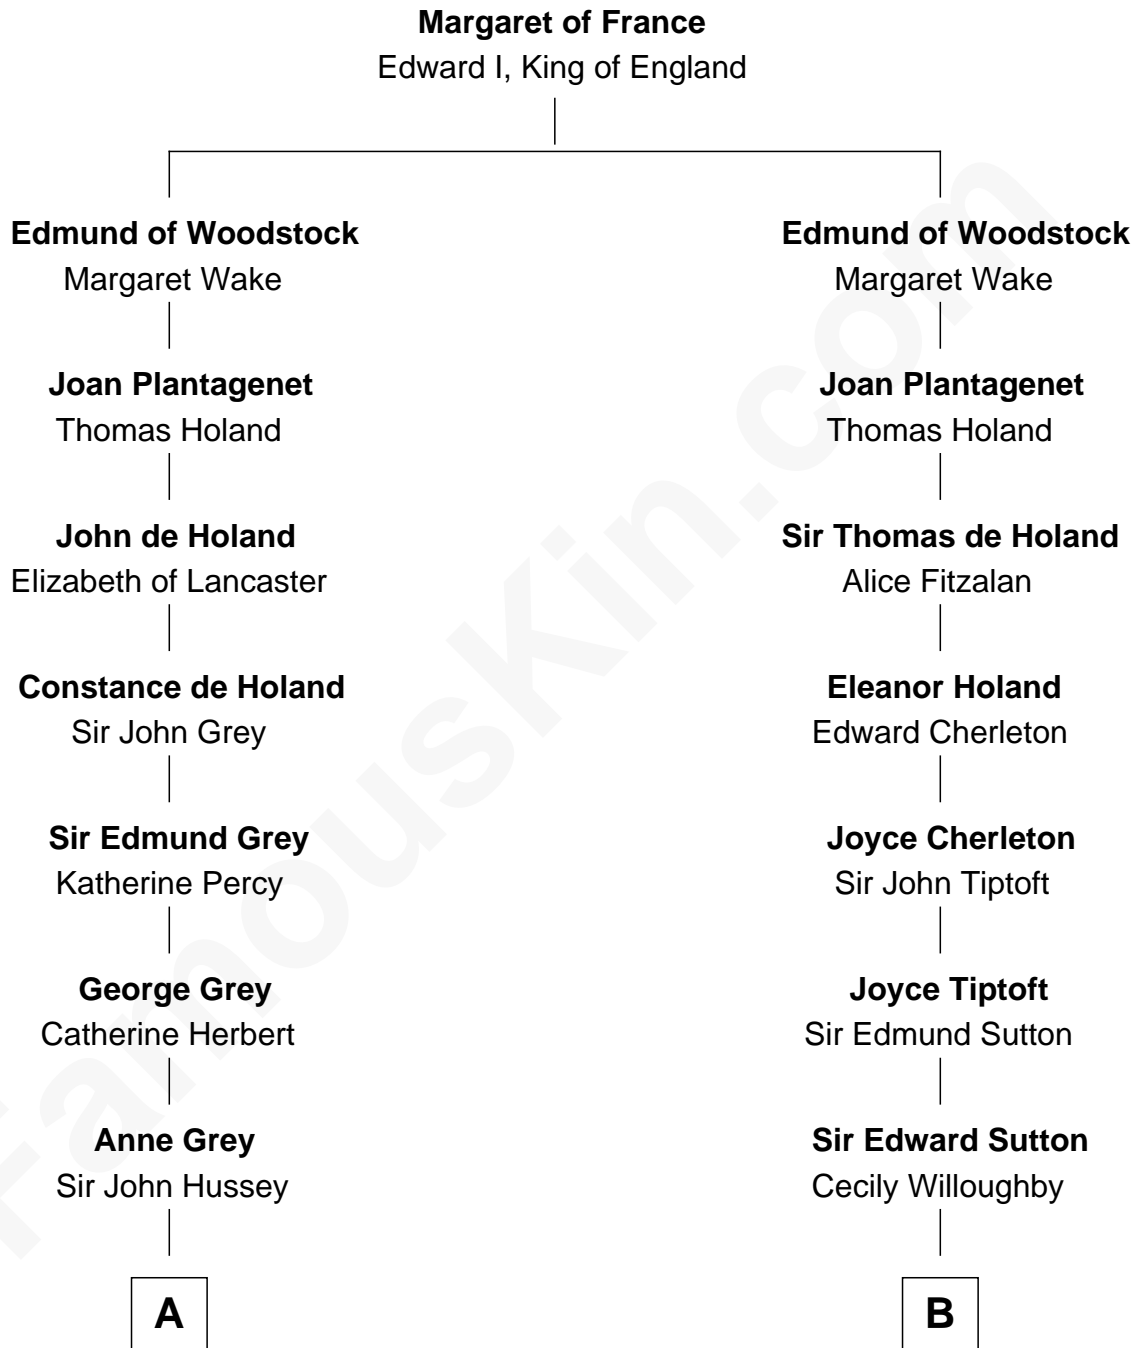

FamousKin.com

Relationship Chart of

Kit Harington

TV Actor - "Game of Thrones"

16th cousin 5 times removed of

Nicholas Gilman

Signer of the U.S. Constitution

C

Edward Henry Legge
Cordelia Twysden Molesworth

Lois Marjorie Legge
Ernest Wriothesley Denny

Lavender Cecilia Denny
John Charles Dundas Harington

Sir David Richard Harington
Deborah Jane Catesby

Kit Harington
TV Actor - "Game of Thrones"