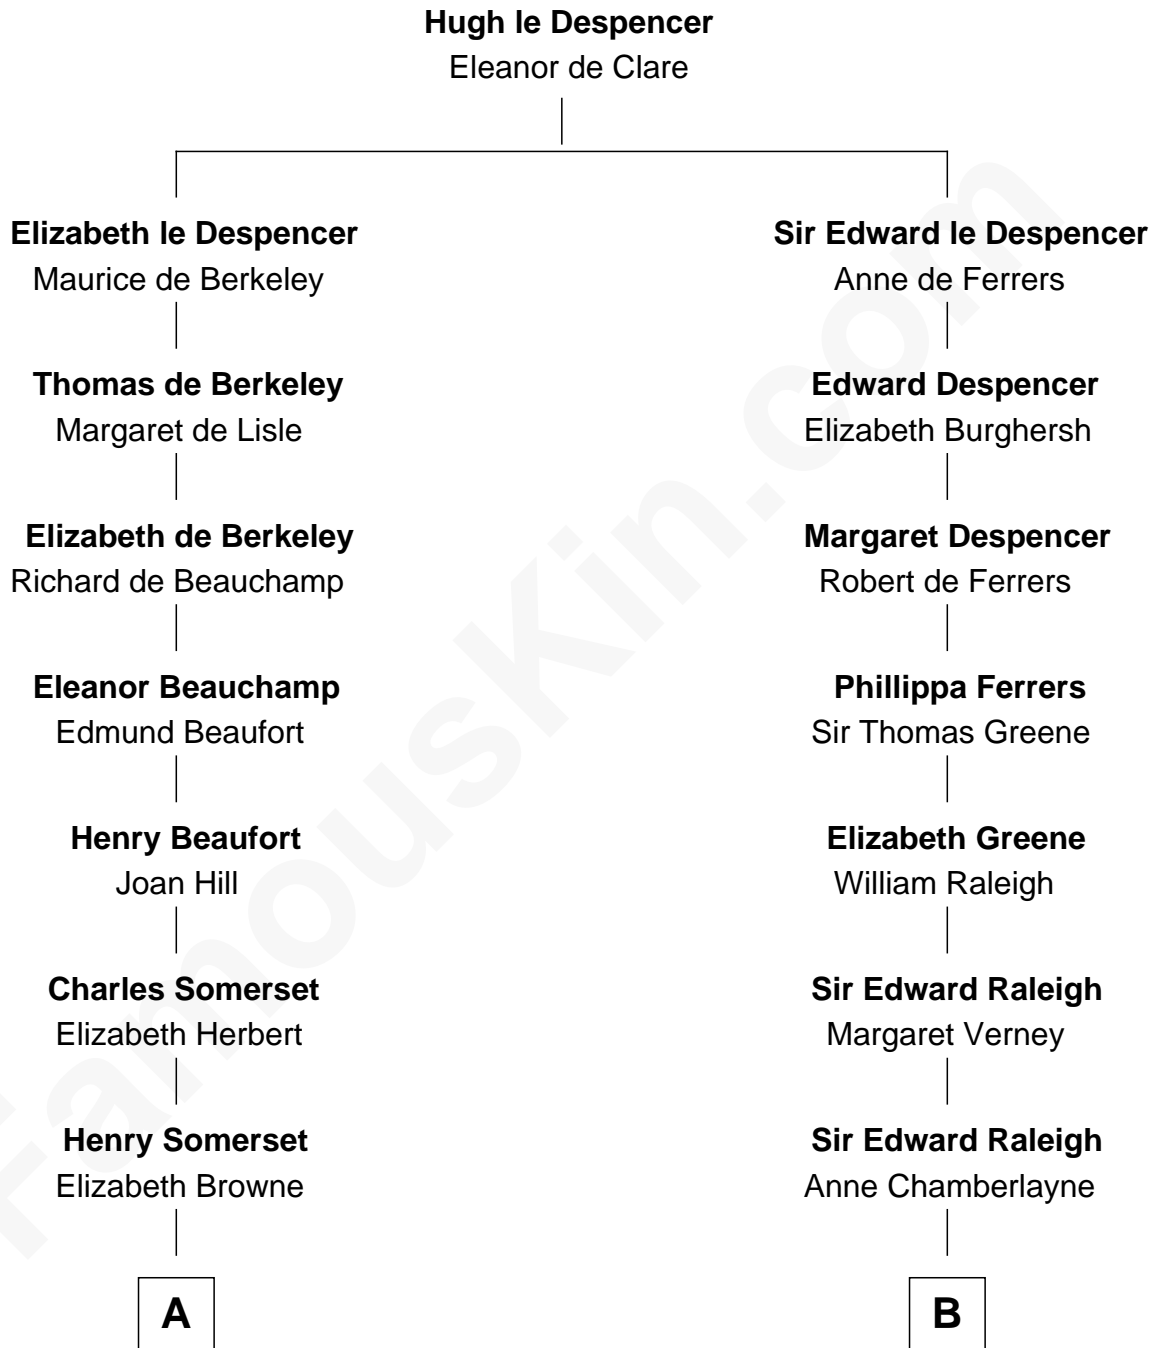

FamousKin.com

Relationship Chart of

Kit Harington

TV Actor - "Game of Thrones"

16th cousin 5 times removed of

Nicholas Gilman

Signer of the U.S. Constitution

C

Edward Henry Legge
Cordelia Twysden Molesworth

Lois Marjorie Legge
Ernest Wriothesley Denny

Lavender Cecilia Denny
John Charles Dundas Harington

Sir David Richard Harington
Deborah Jane Catesby

Kit Harington
TV Actor - "Game of Thrones"