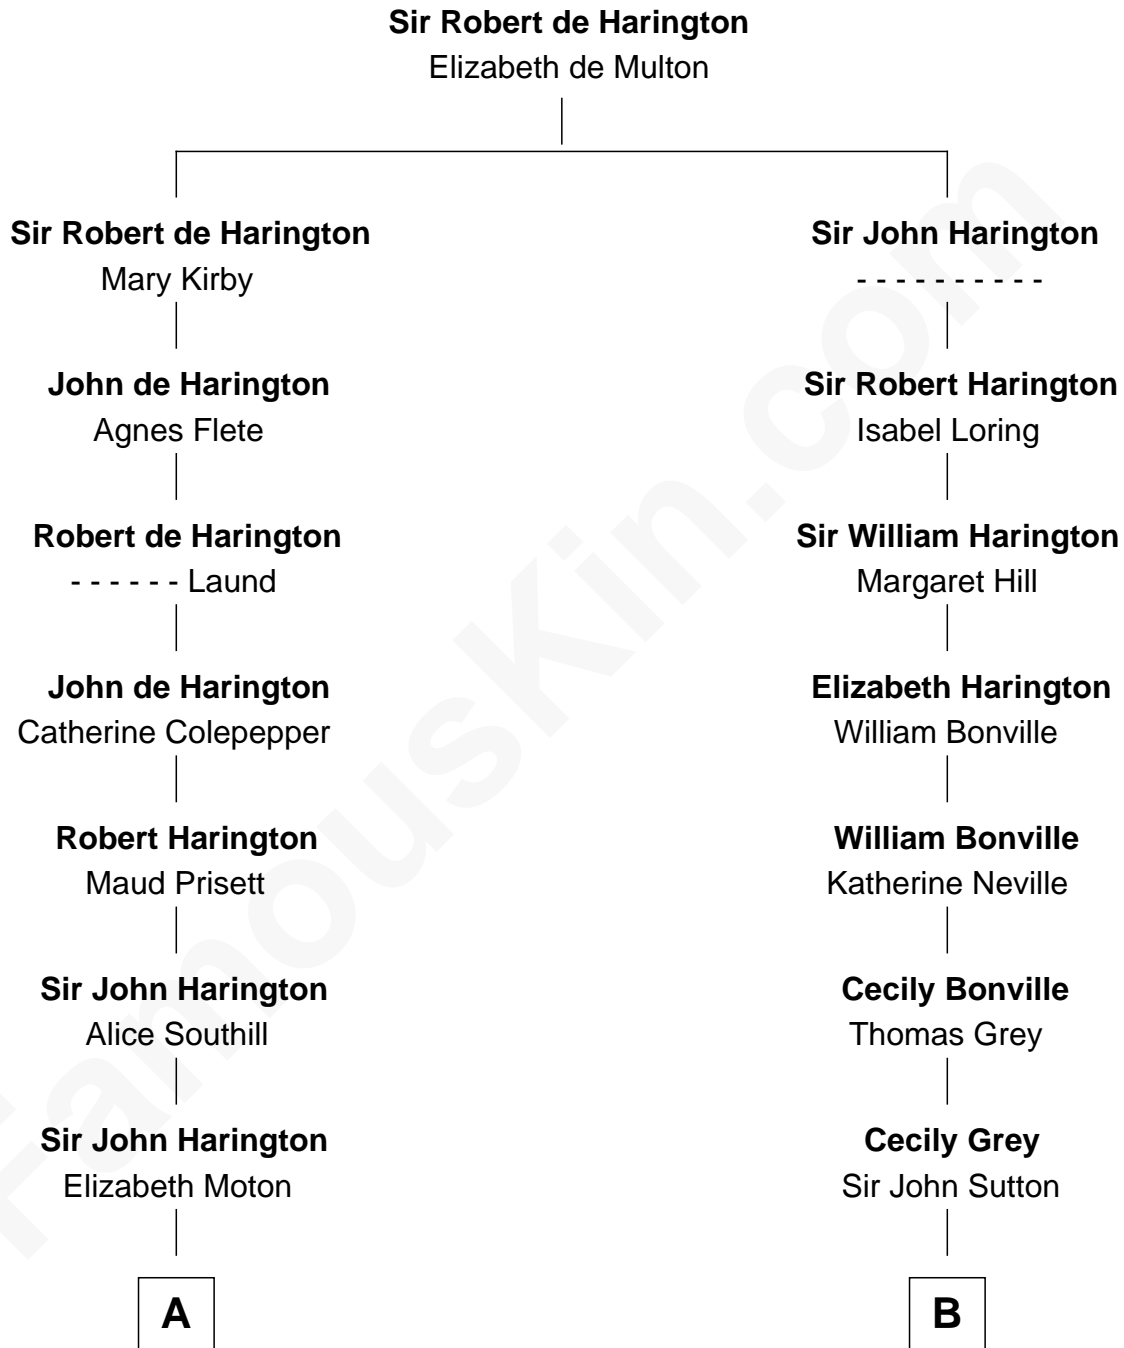

FamousKin.com

Relationship Chart of

Kit Harington

TV Actor - "Game of Thrones"

15th cousin 6 times removed of

Nicholas Gilman

Signer of the U.S. Constitution

C

—
Sir Richard Harington

Francis Agnata Biscoe

—
Sir Richard Harington

Selina Louisa Grace Dundas

—
John Charles Dundas Harington

Lavender Cecilia Denny

—
Sir David Richard Harington

Deborah Jane Catesby