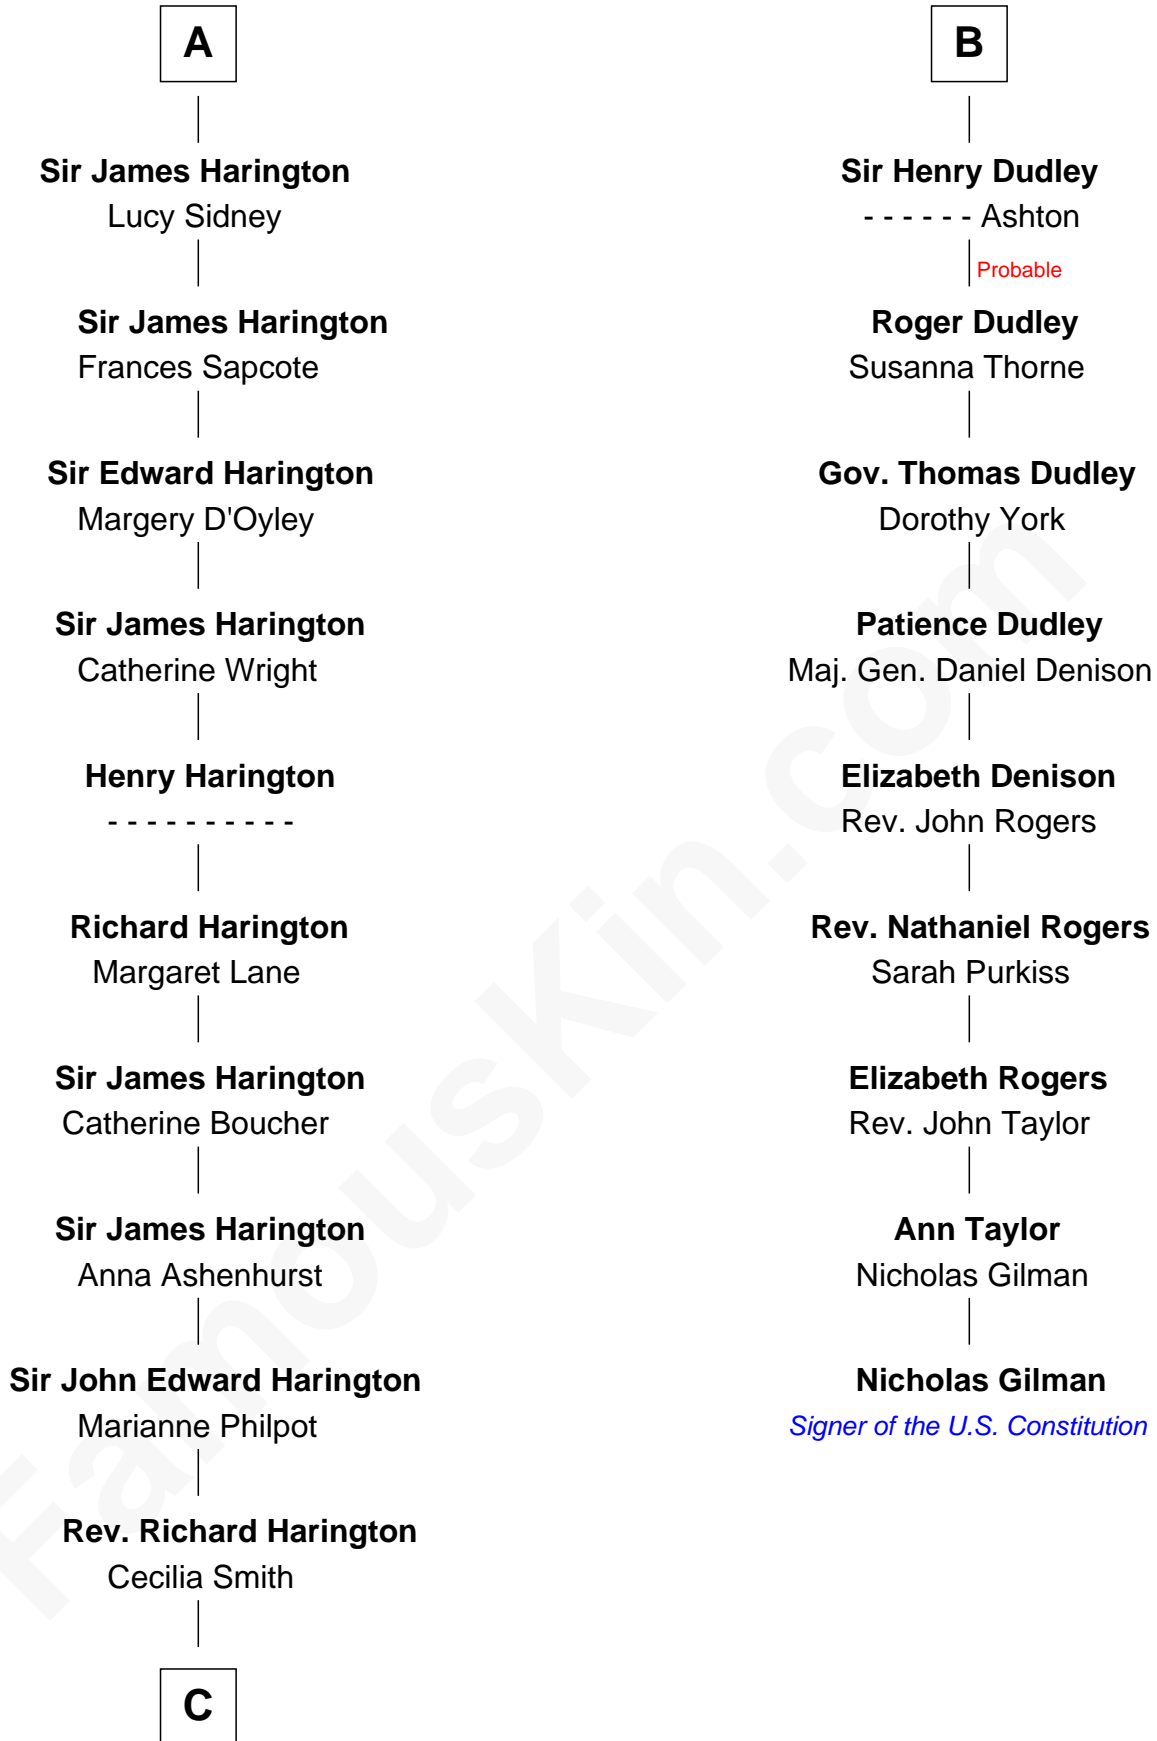

FamousKin.com

Relationship Chart of

Kit Harington

TV Actor - "Game of Thrones"

15th cousin 6 times removed of

Nicholas Gilman

Signer of the U.S. Constitution

C

—
Sir Richard Harington

Francis Agnata Biscoe

—
Sir Richard Harington

Selina Louisa Grace Dundas

—
John Charles Dundas Harington

Lavender Cecilia Denny

—
Sir David Richard Harington

Deborah Jane Catesby