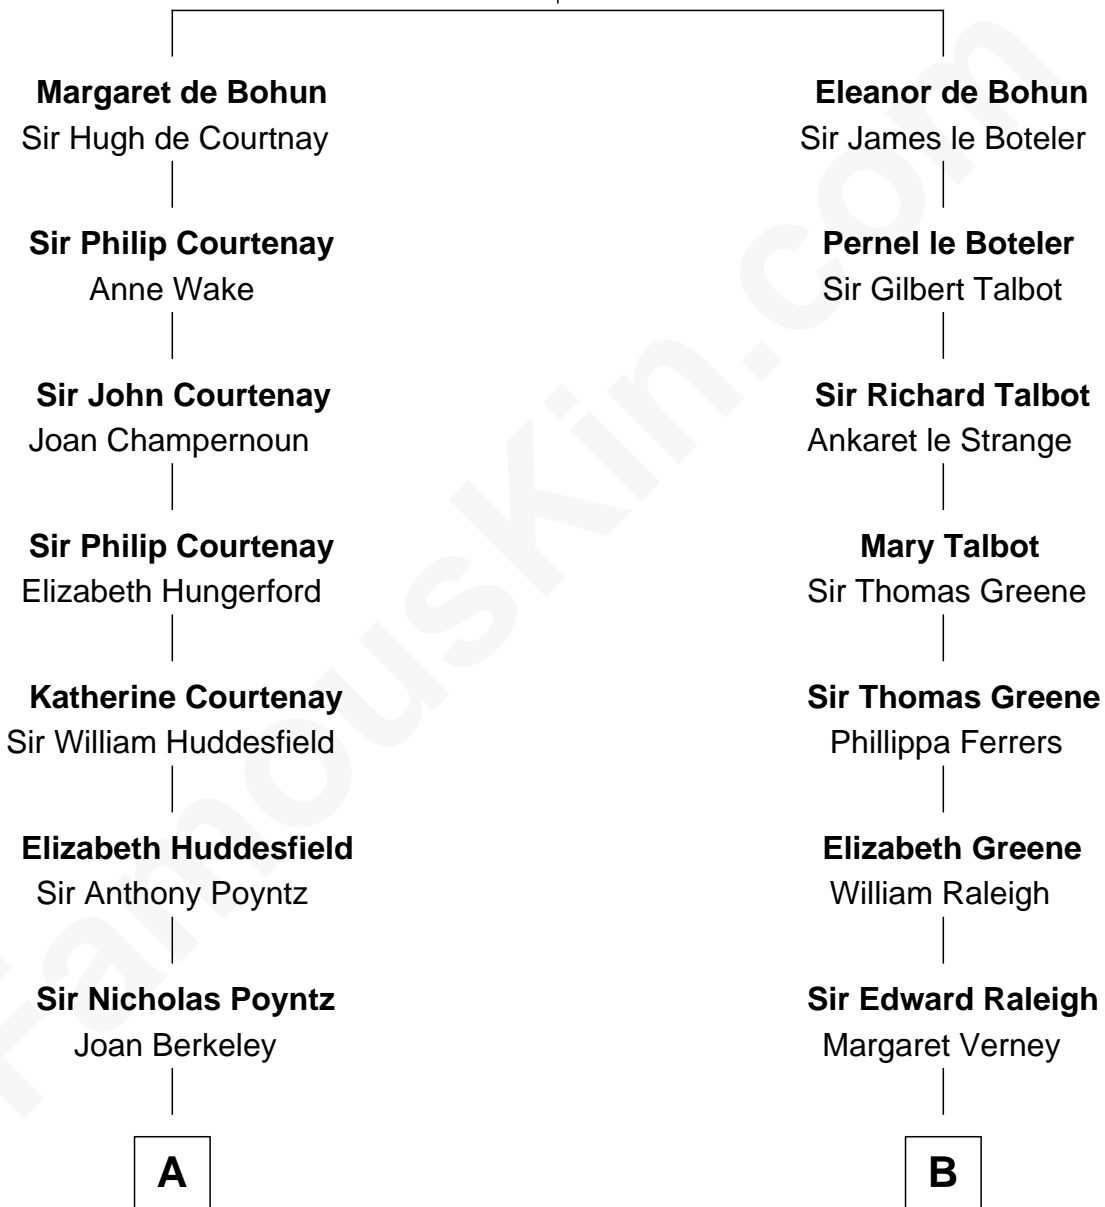

FamousKin.com

Relationship Chart of

Kit Harington

TV Actor - "Game of Thrones"

17th cousin 3 times removed of

Nicholas Gilman

Signer of the U.S. Constitution

Humphrey de Bohun
Elizabeth Plantagenet

C

—
Lois Marjorie Legge
Ernest Wriothesley Denny

—
Lavender Cecilia Denny
John Charles Dundas Harington

—
Sir David Richard Harington
Deborah Jane Catesby

—
Kit Harington
TV Actor - "Game of Thrones"

FamousKin.com