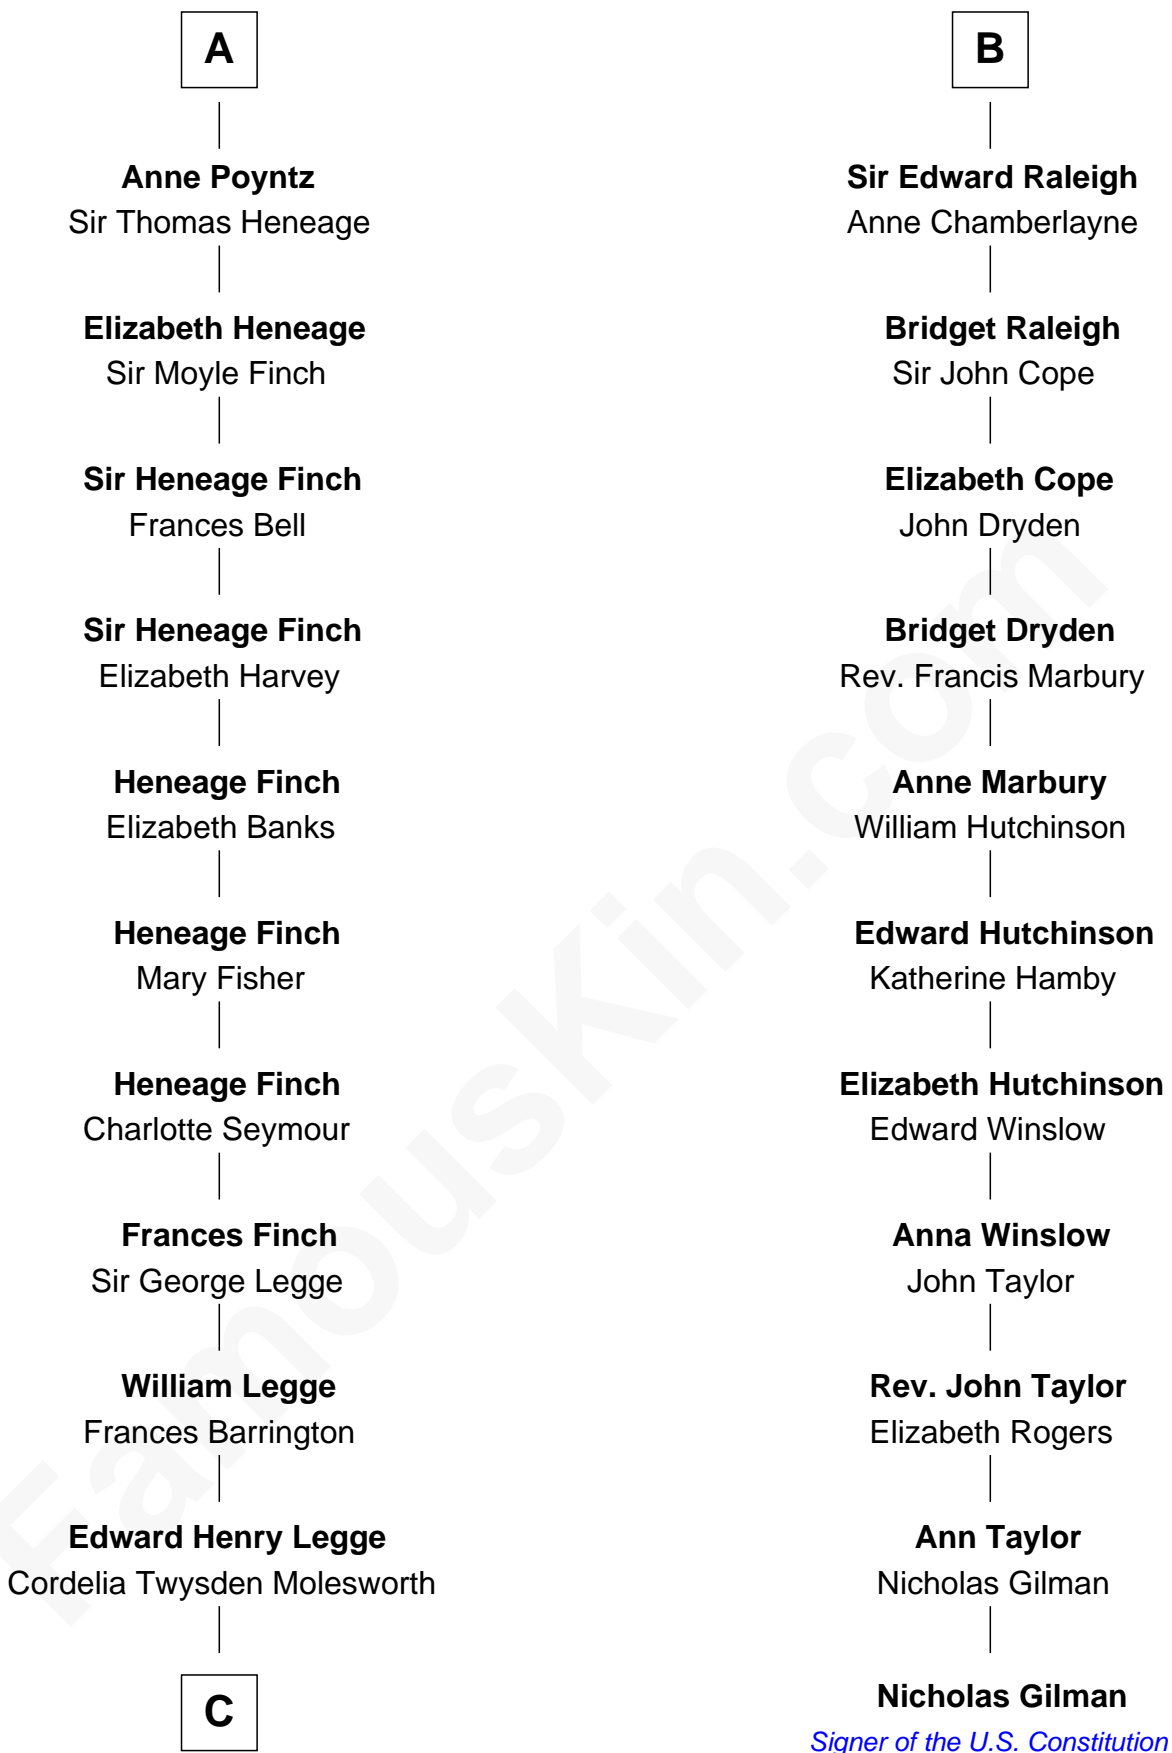

FamousKin.com

Relationship Chart of

Kit Harington

TV Actor - "Game of Thrones"

17th cousin 3 times removed of

Nicholas Gilman

Signer of the U.S. Constitution

Humphrey de Bohun
Elizabeth Plantagenet

C

—
Lois Marjorie Legge
Ernest Wriothesley Denny

—
Lavender Cecilia Denny
John Charles Dundas Harington

—
Sir David Richard Harington
Deborah Jane Catesby

—
Kit Harington
TV Actor - "Game of Thrones"

FamousKin.com