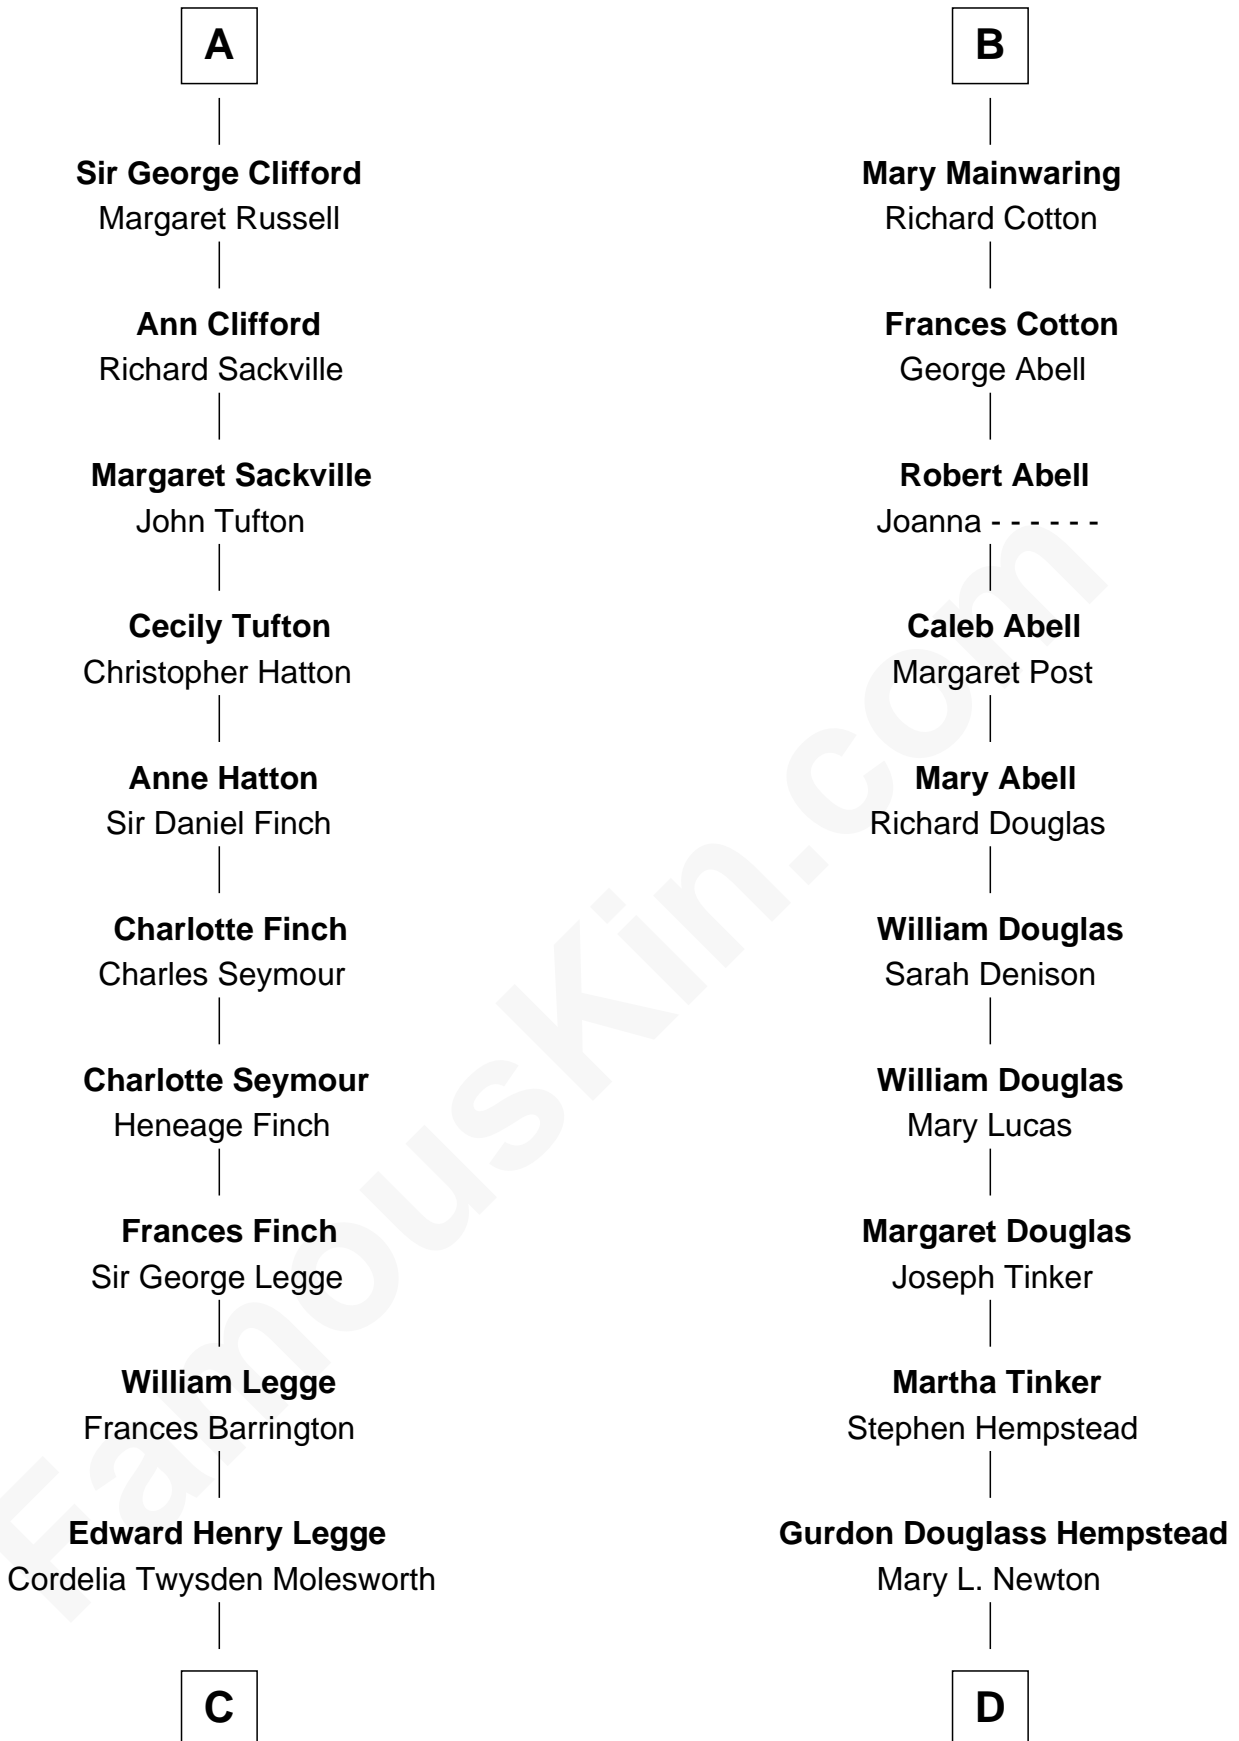

# FamousKin.com Relationship Chart of

**Kit Harington**

*TV Actor - "Game of Thrones"*

20th cousin 1 time removed of

**Richard Gere**

*Movie Actor*

**C**

**Lois Marjorie Legge**  
Ernest Wriothesley Denny

**Lavender Cecilia Denny**  
John Charles Dundas Harington

**Sir David Richard Harington**  
Deborah Jane Catesby

**Kit Harington**  
*TV Actor - "Game of Thrones"*

**D**

**Julia Anne Hempstead**  
Elisha Thomas Tiffany

**Nelson Leroy Tiffany**  
Evaline Harriet Williams

**William Stanton Tiffany**  
Anna Rebecca Stevens

**Doris Anna Tiffany**  
Homer George Gere

**Richard Gere**  
*Movie Actor*