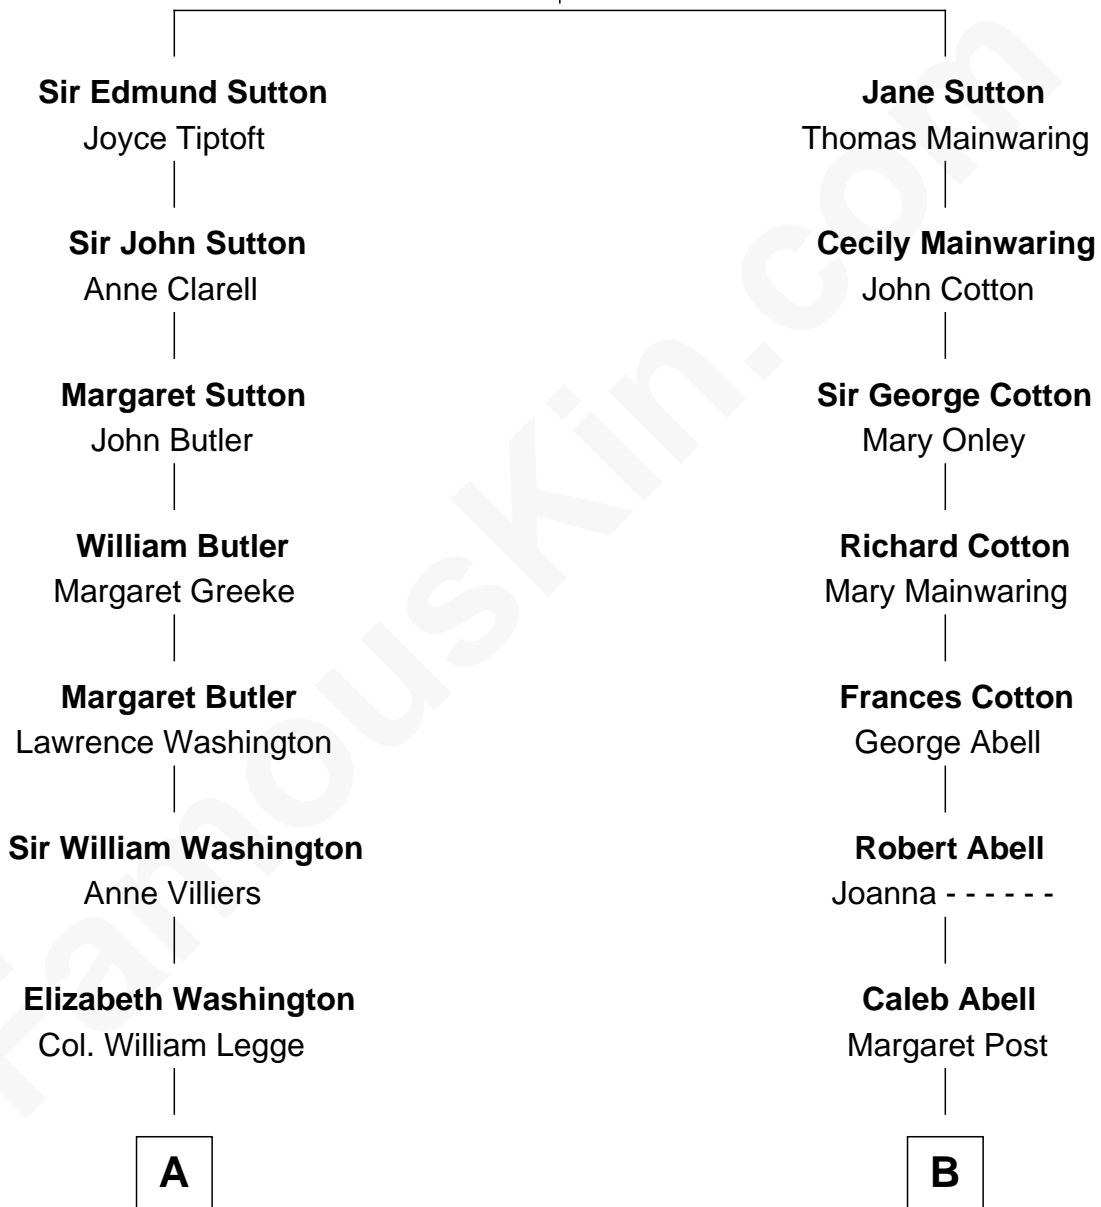

FamousKin.com Relationship Chart of

Kit Harington

TV Actor - "Game of Thrones"

17th cousin of

Richard Gere

Movie Actor

Sir John Sutton
Elizabeth Berkeley

Kit Harington photo by [Gage Skidmore](#) (CC BY-SA 2.0)

Richard Gere photo by [Francesco \(spaceodyssey\)](#) (CC BY 2.0)