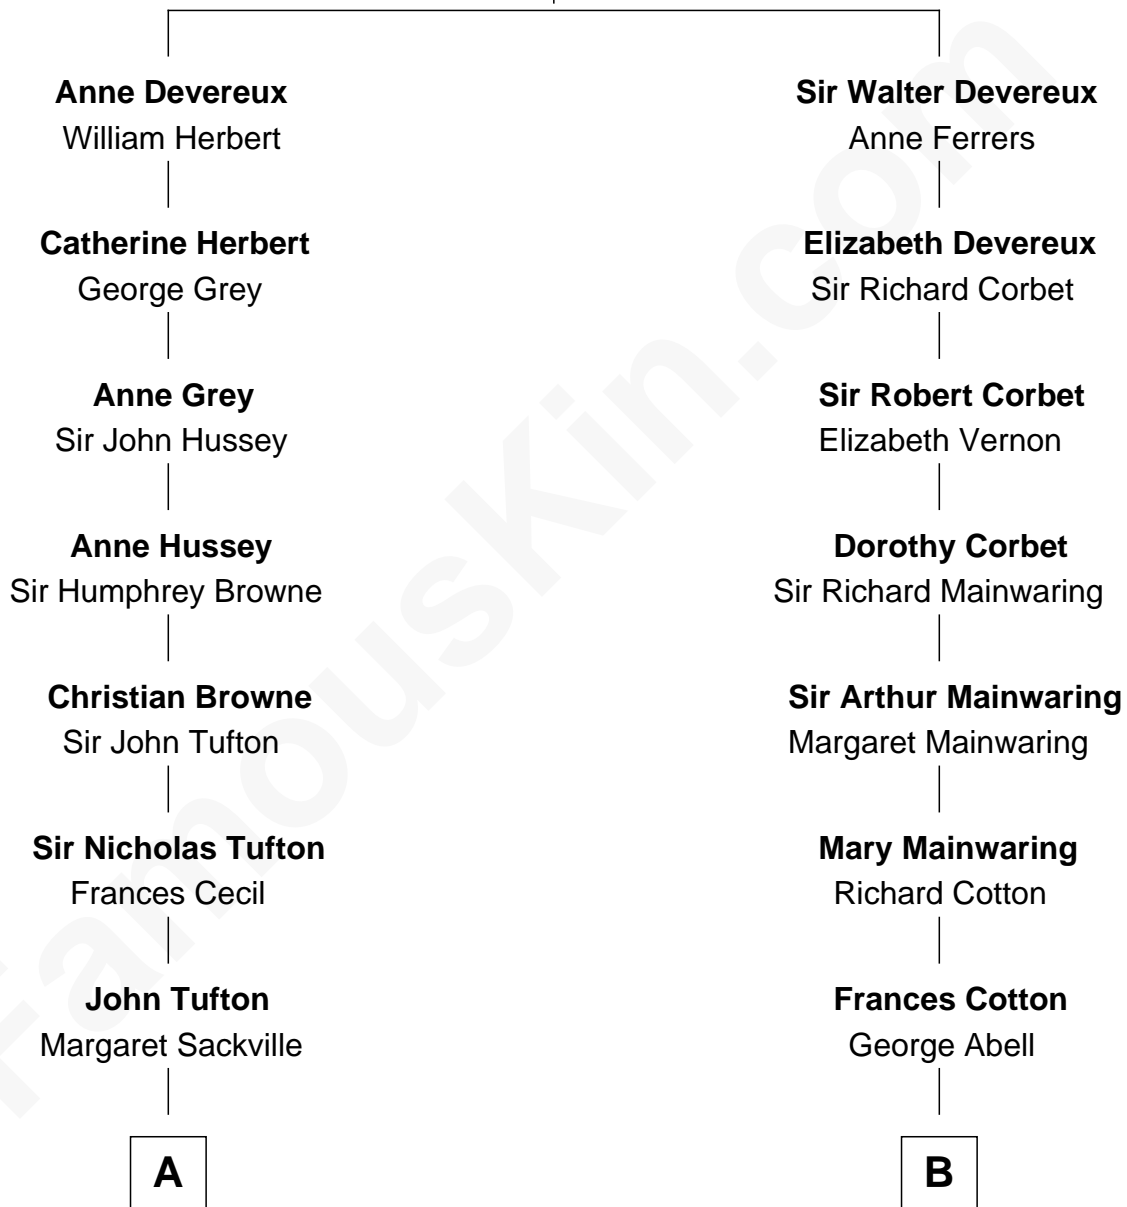

# FamousKin.com Relationship Chart of

**Kit Harington**

TV Actor - "Game of Thrones"

17th cousin 2 times removed of

**Richard Gere**

Movie Actor

**Sir Walter Devereux**

Elizabeth Merbery

**C**

**William Stanton Tiffany**  
Anna Rebecca Stevens

**Doris Anna Tiffany**  
Homer George Gere

**Richard Gere**  
*Movie Actor*

FamousKin.com