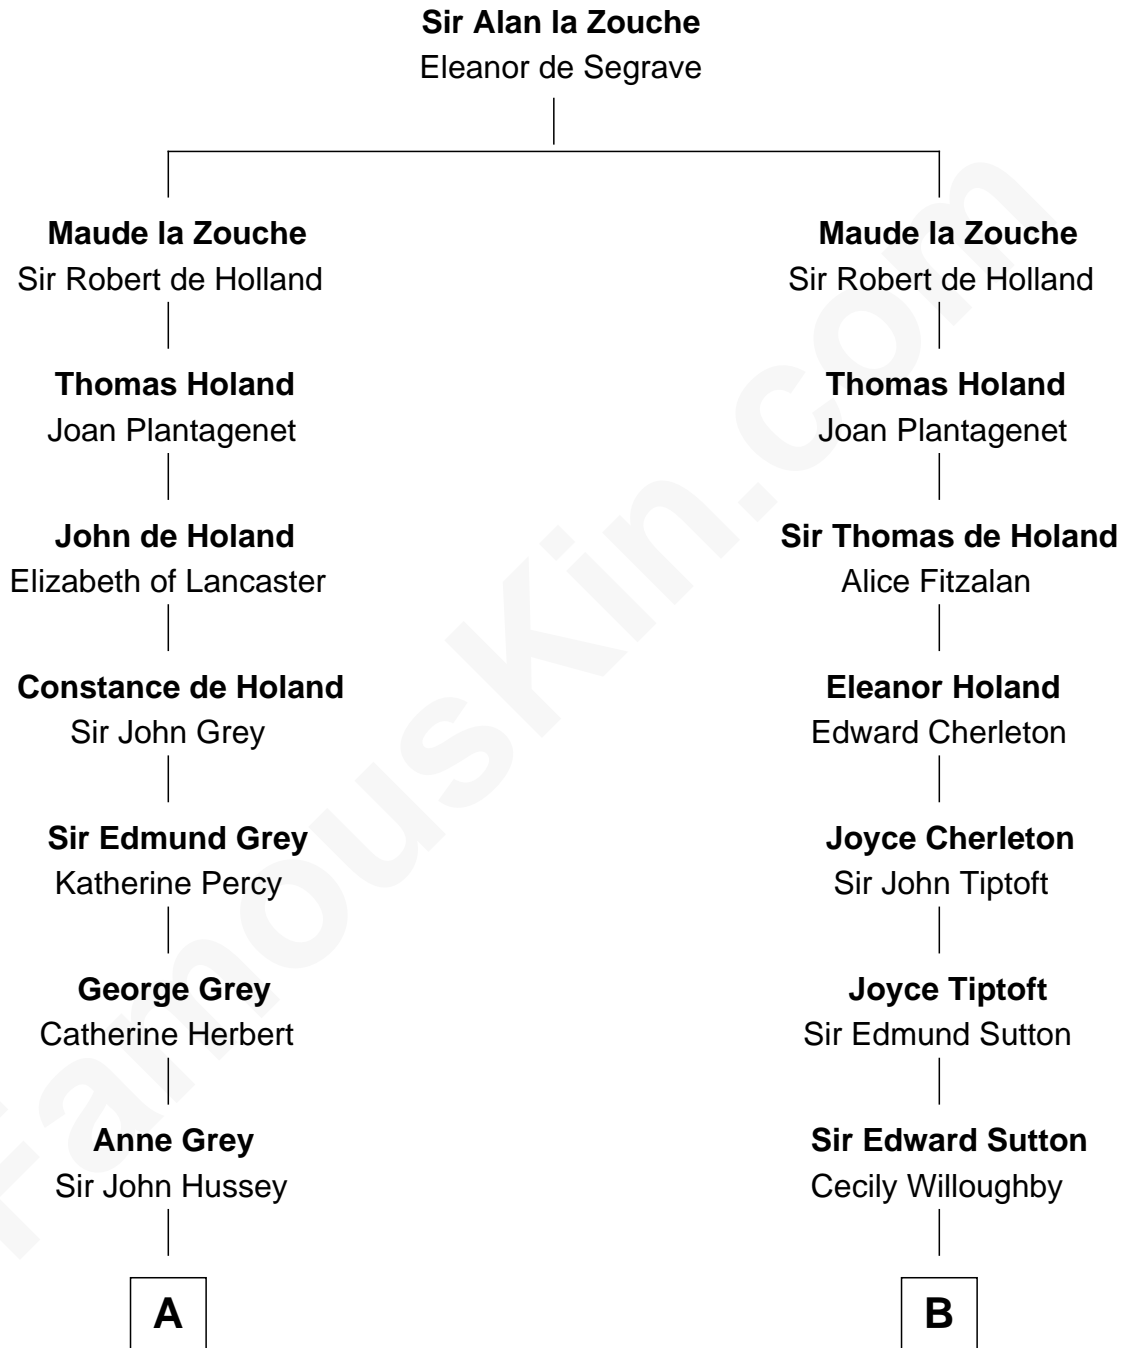

FamousKin.com

Relationship Chart of

Kit Harington

TV Actor - "Game of Thrones"

20th cousin 1 time removed of

Tennessee Williams

Author of *A Streetcar Named Desire*

C

Edward Henry Legge
Cordelia Twysden Molesworth

Lois Marjorie Legge
Ernest Wriothesley Denny

Lavender Cecilia Denny
John Charles Dundas Harington

Sir David Richard Harington
Deborah Jane Catesby

Kit Harington
TV Actor - "Game of Thrones"