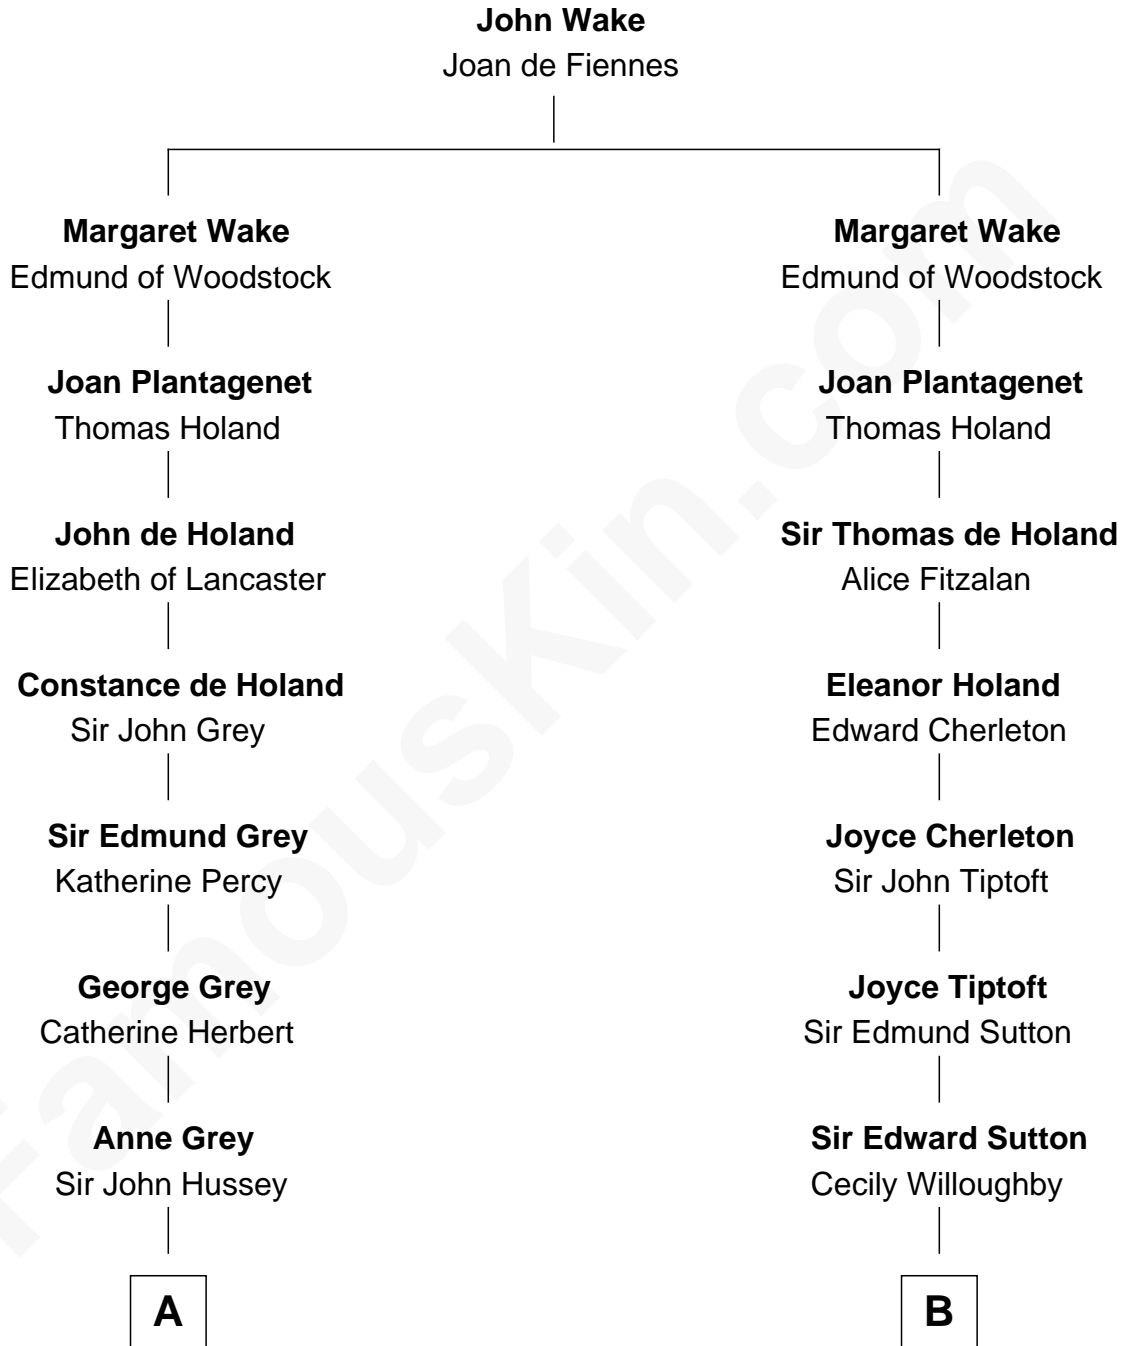

FamousKin.com

Relationship Chart of

Kit Harington

TV Actor - "Game of Thrones"

20th cousin 1 time removed of

Tennessee Williams

Author of *A Streetcar Named Desire*

C

Edward Henry Legge
Cordelia Twysden Molesworth

Lois Marjorie Legge
Ernest Wriothesley Denny

Lavender Cecilia Denny
John Charles Dundas Harington

Sir David Richard Harington
Deborah Jane Catesby

Kit Harington
TV Actor - "Game of Thrones"