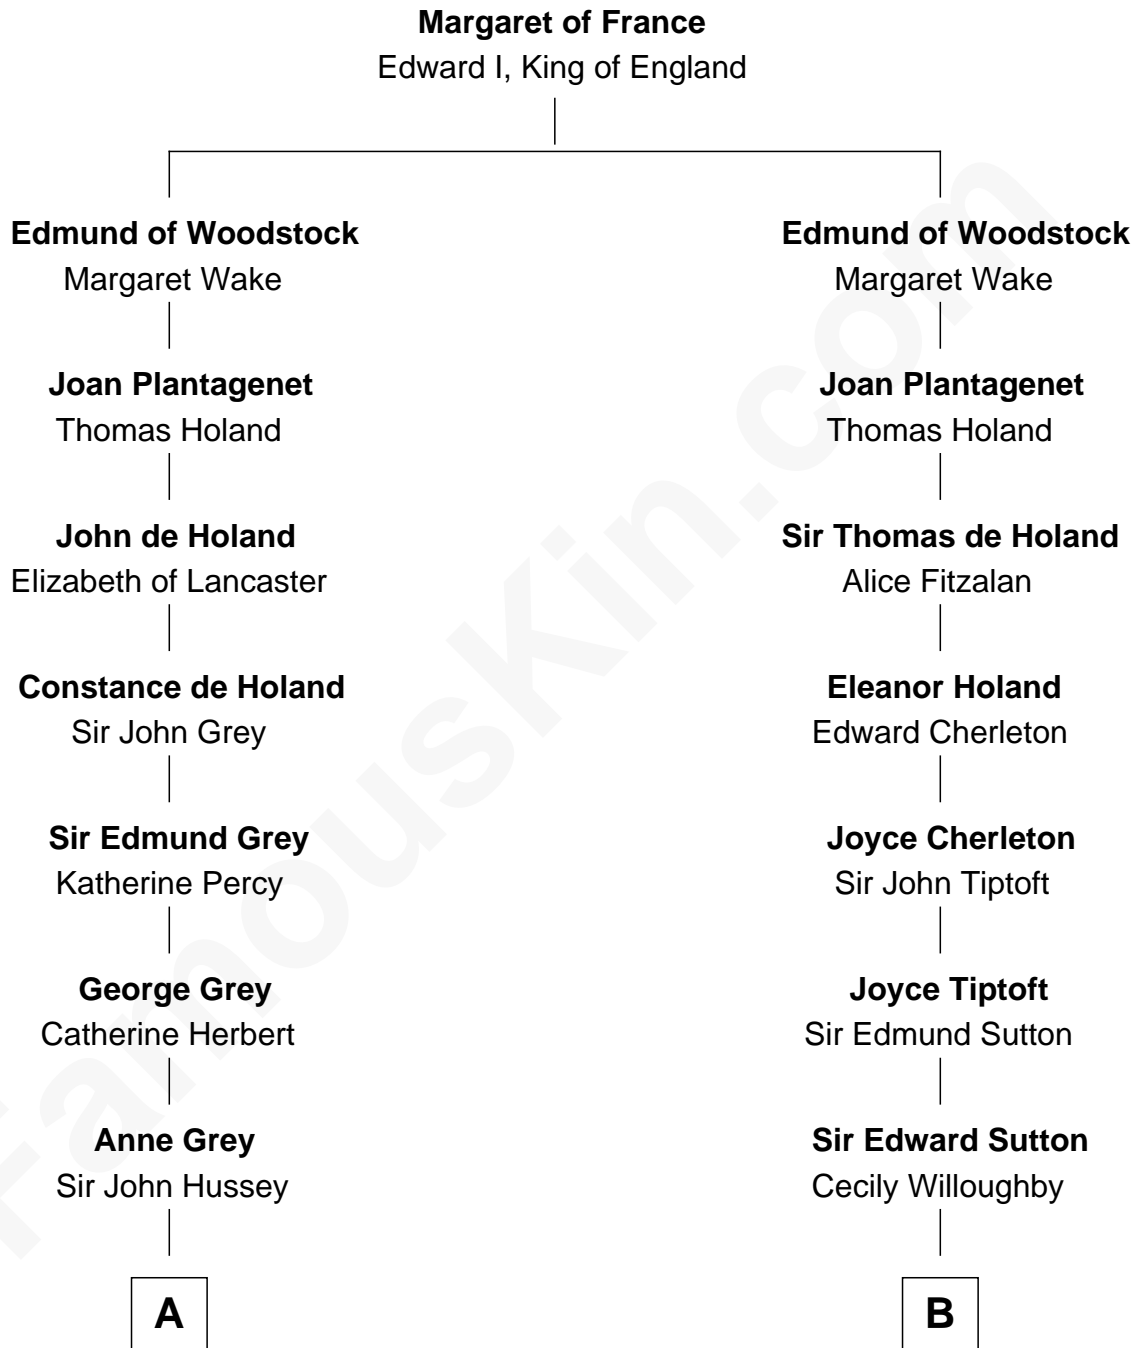

FamousKin.com

Relationship Chart of

Kit Harington

TV Actor - "Game of Thrones"

20th cousin 1 time removed of

Tennessee Williams

Author of *A Streetcar Named Desire*

C

Edward Henry Legge
Cordelia Twysden Molesworth

Lois Marjorie Legge
Ernest Wriothesley Denny

Lavender Cecilia Denny
John Charles Dundas Harington

Sir David Richard Harington
Deborah Jane Catesby

Kit Harington
TV Actor - "Game of Thrones"