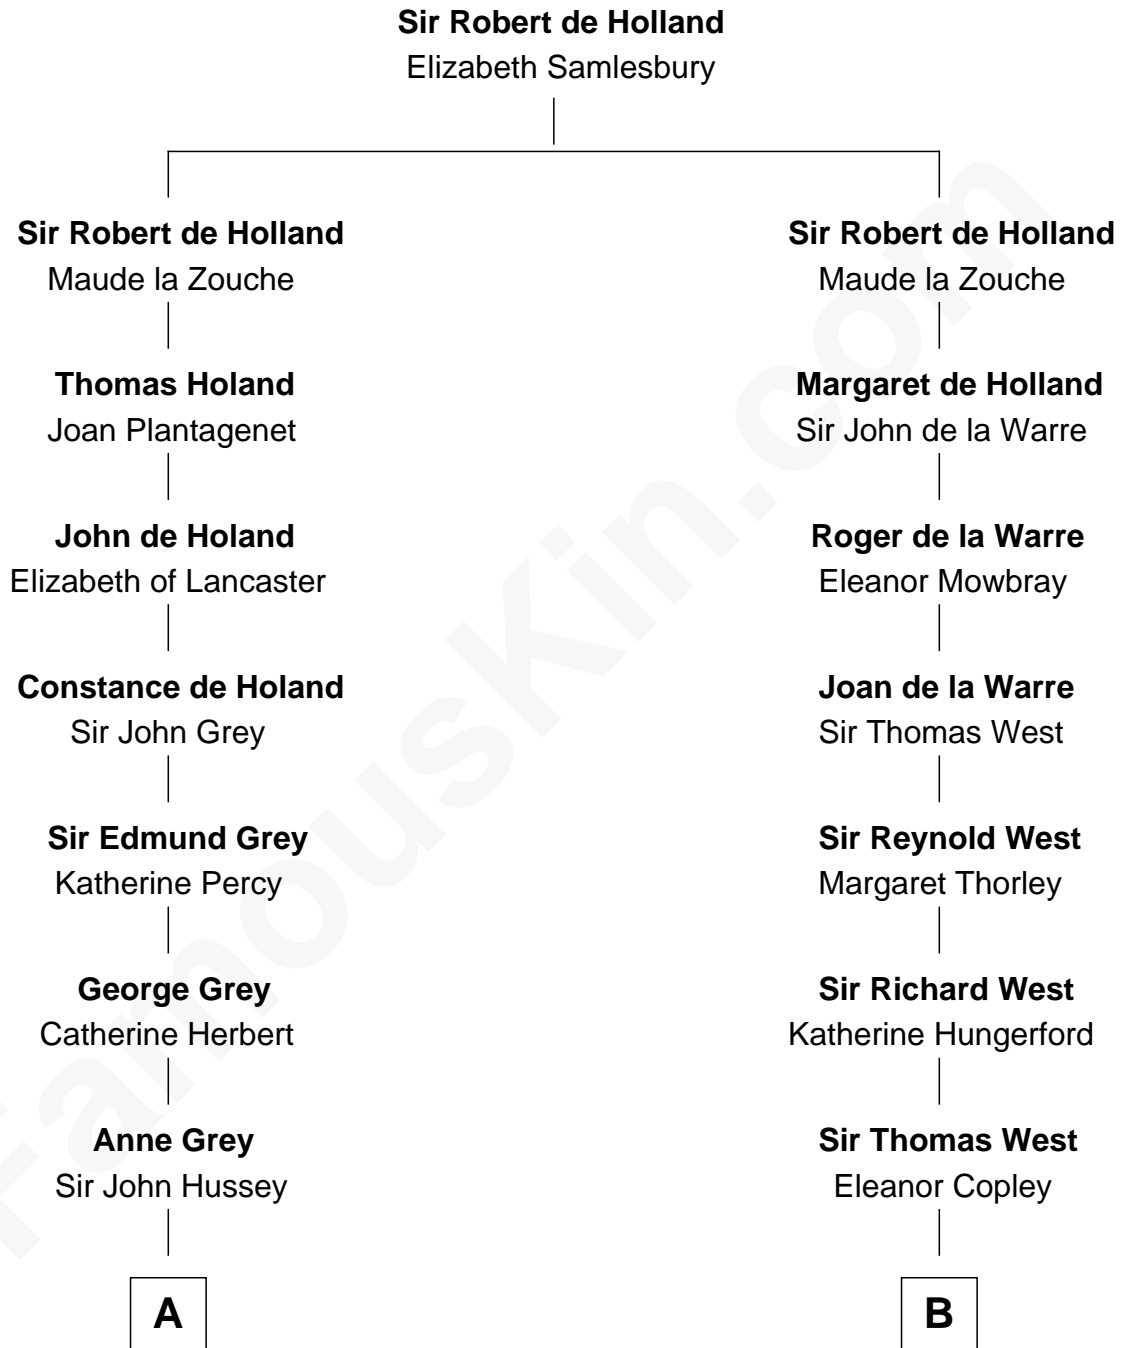

FamousKin.com Relationship Chart of

Kit Harington

TV Actor - "Game of Thrones"

20th cousin 1 time removed of

Liz Claiborne

Fashion Designer and Founder of Liz Claiborne Inc.

C

Edward Henry Legge
Cordelia Twysden Molesworth

Lois Marjorie Legge
Ernest Wriothesley Denny

Lavender Cecilia Denny
John Charles Dundas Harington

Sir David Richard Harington
Deborah Jane Catesby

Kit Harington
TV Actor - "Game of Thrones"

D

William Charles Cole Claiborne
Louise de Balathier