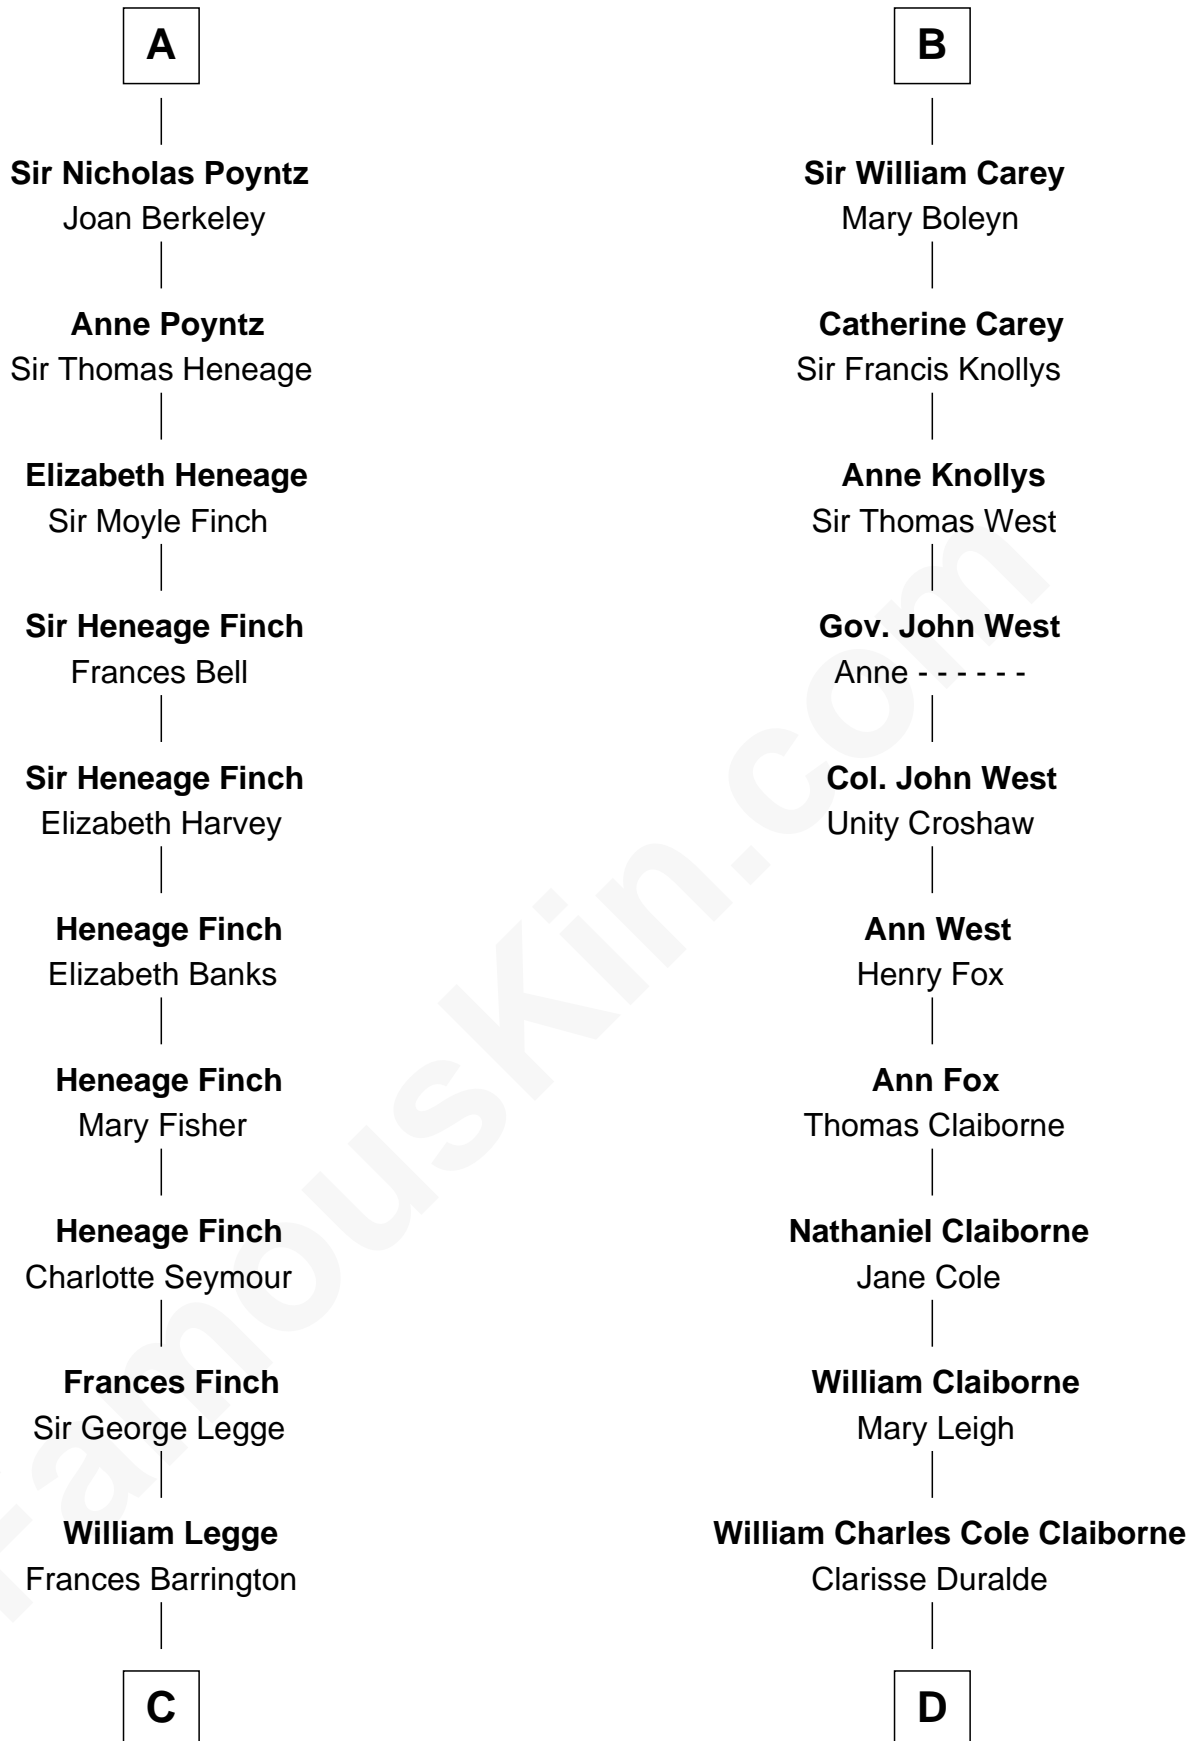

# FamousKin.com Relationship Chart of

**Kit Harington**

TV Actor - "Game of Thrones"

20th cousin 1 time removed of

**Liz Claiborne**

Fashion Designer and Founder of Liz Claiborne Inc.

**C**

**Edward Henry Legge**  
Cordelia Twysden Molesworth

**Lois Marjorie Legge**  
Ernest Wriothesley Denny

**Lavender Cecilia Denny**  
John Charles Dundas Harington

**Sir David Richard Harington**  
Deborah Jane Catesby

**Kit Harington**  
*TV Actor - "Game of Thrones"*