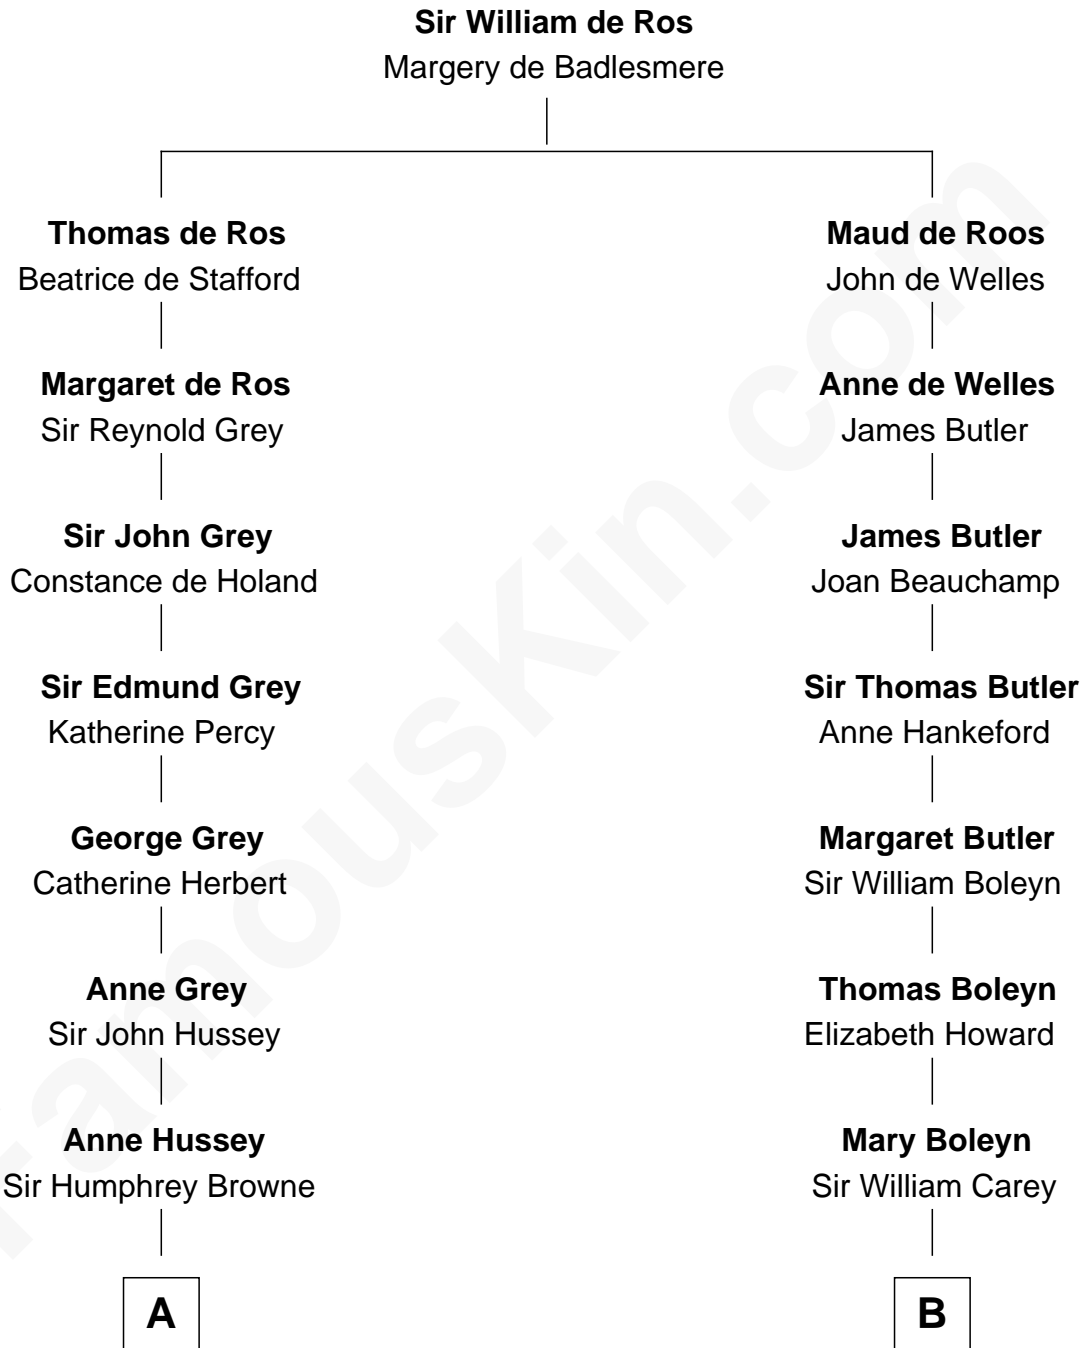

# FamousKin.com Relationship Chart of

**Kit Harington**

TV Actor - "Game of Thrones"

19th cousin 1 time removed of

**Liz Claiborne**

Fashion Designer and Founder of Liz Claiborne Inc.

**C**

**Lois Marjorie Legge**  
Ernest Wriothesley Denny

**Lavender Cecilia Denny**  
John Charles Dundas Harington

**Sir David Richard Harington**  
Deborah Jane Catesby

**Kit Harington**  
*TV Actor - "Game of Thrones"*

**D**

**Fernand Claiborne**  
Marie Louise Villeré