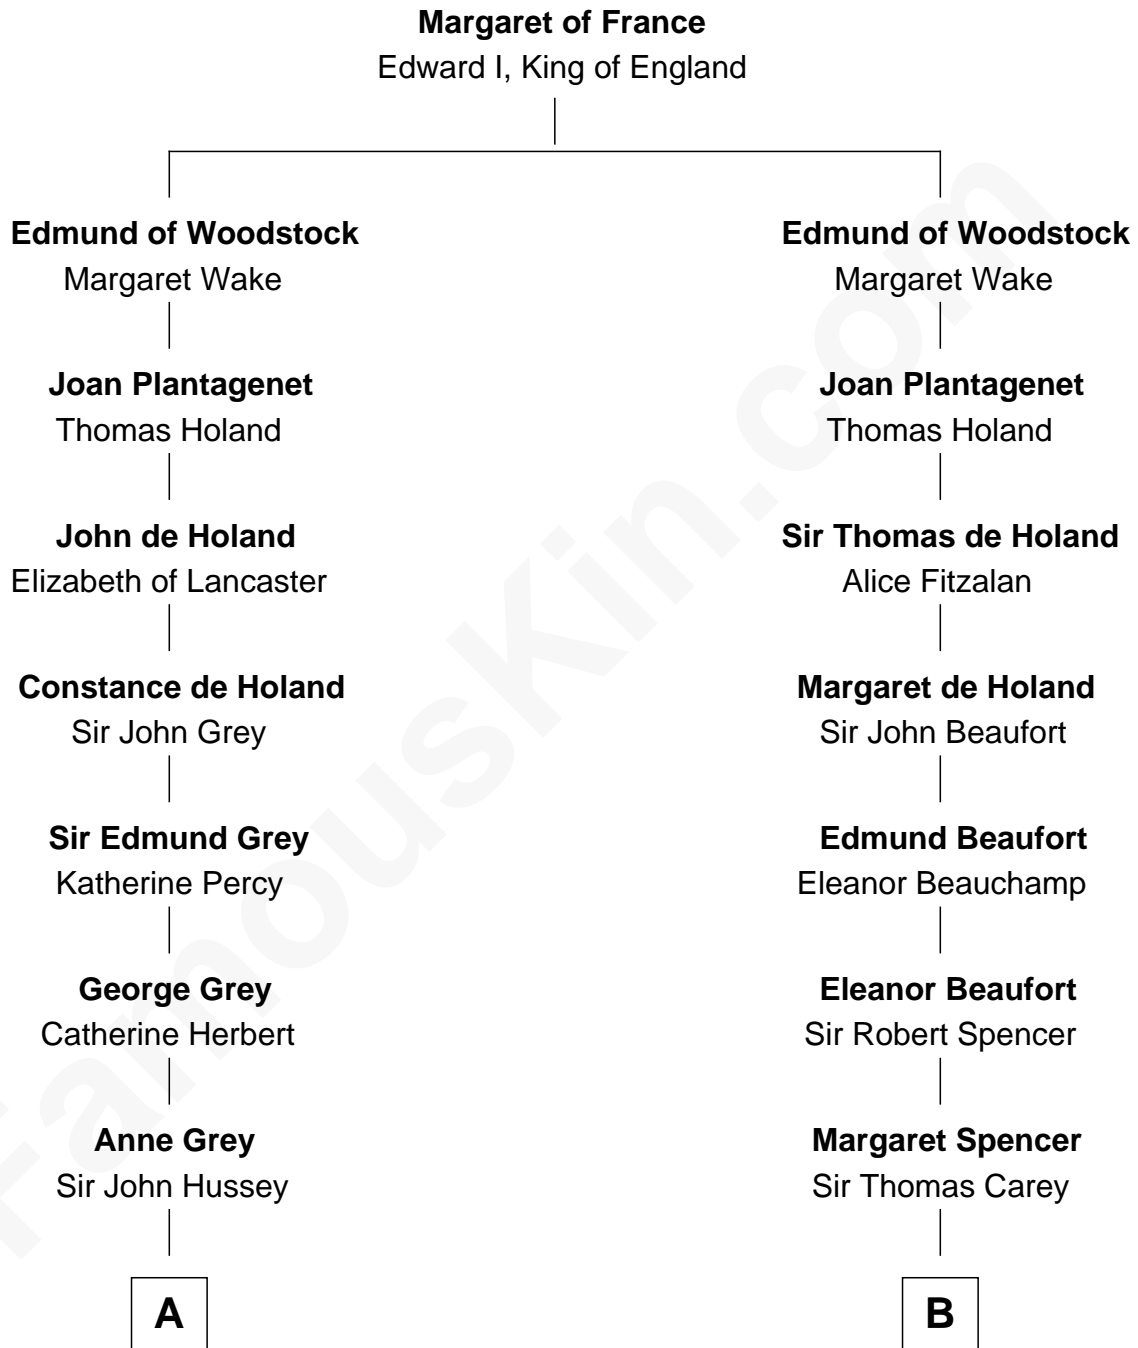

FamousKin.com Relationship Chart of

Kit Harington

TV Actor - "Game of Thrones"

20th cousin 1 time removed of

Liz Claiborne

Fashion Designer and Founder of Liz Claiborne Inc.

C

Edward Henry Legge
Cordelia Twysden Molesworth

Lois Marjorie Legge
Ernest Wriothesley Denny

Lavender Cecilia Denny
John Charles Dundas Harington

Sir David Richard Harington
Deborah Jane Catesby

Kit Harington
TV Actor - "Game of Thrones"

D

William Charles Cole Claiborne
Louise de Balathier