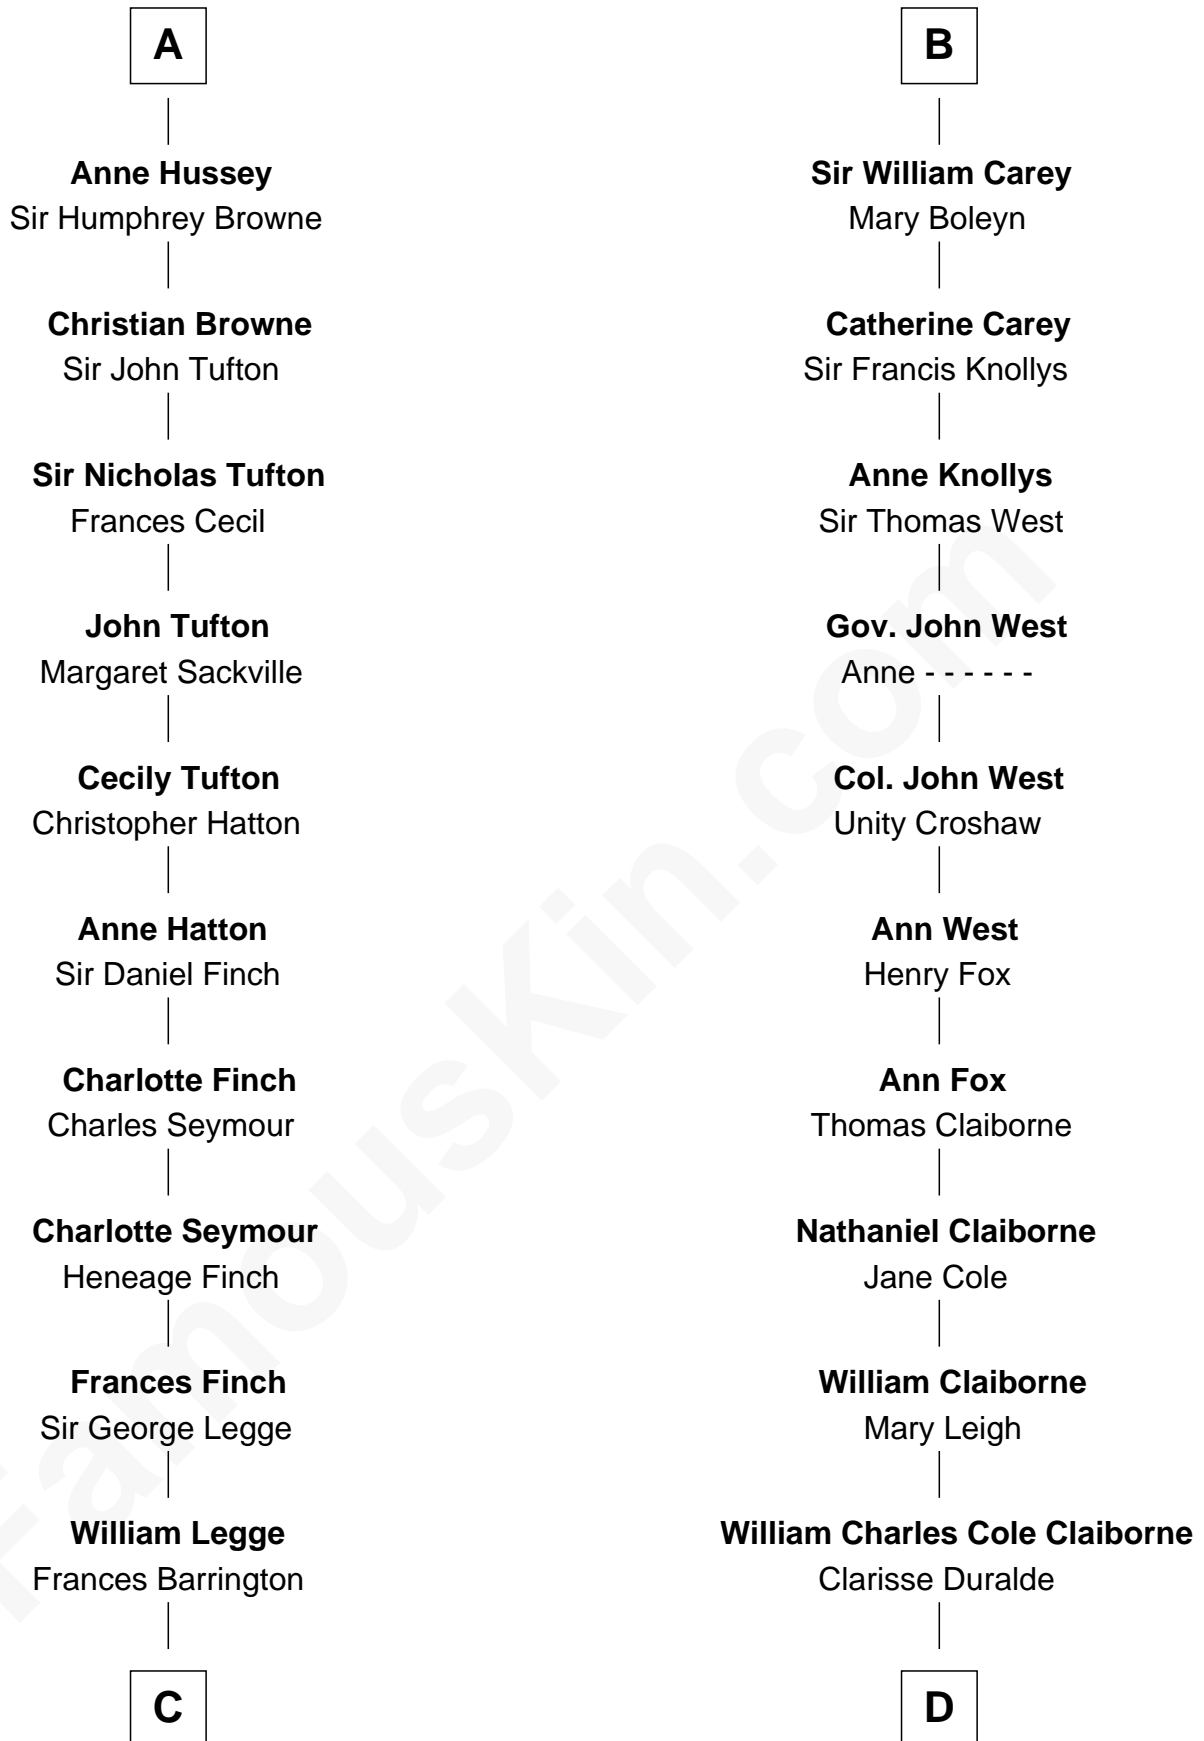

FamousKin.com Relationship Chart of

Kit Harington

TV Actor - "Game of Thrones"

20th cousin 1 time removed of

Liz Claiborne

Fashion Designer and Founder of Liz Claiborne Inc.

C

Edward Henry Legge
Cordelia Twysden Molesworth

Lois Marjorie Legge
Ernest Wriothesley Denny

Lavender Cecilia Denny
John Charles Dundas Harington

Sir David Richard Harington
Deborah Jane Catesby

Kit Harington
TV Actor - "Game of Thrones"

D

William Charles Cole Claiborne
Louise de Balathier