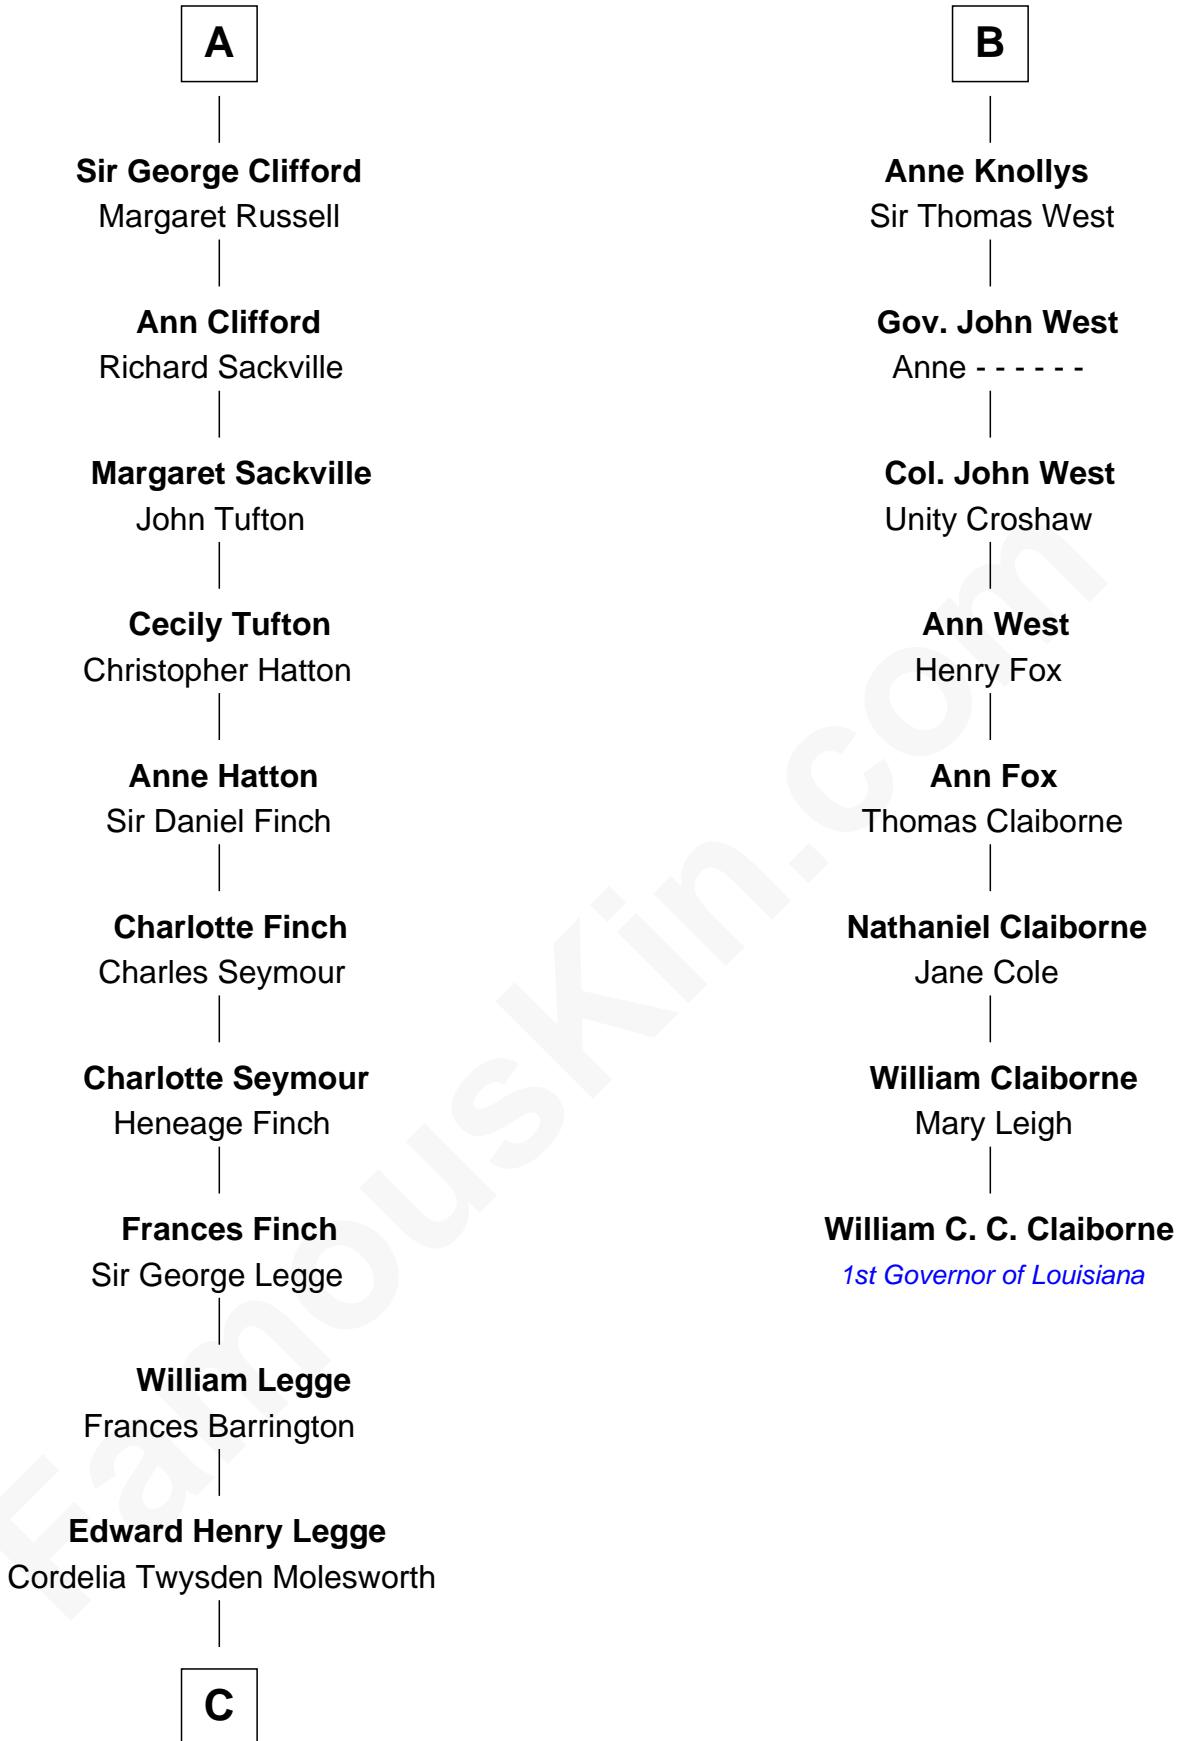

FamousKin.com

Relationship Chart of

Kit Harington

TV Actor - "Game of Thrones"

14th cousin 6 times removed of

William C. C. Claiborne

1st Governor of Louisiana

Sir Thomas de Beauchamp

Sir William Beauchamp

Joan Fitzalan

Joan Beauchamp

James Butler

Sir Thomas Butler

Anne Hankeford

Margaret Butler

Sir William Boleyn

Thomas Boleyn

Elizabeth Howard

Mary Boleyn

Sir William Carey

Catherine Carey

Sir Francis Knollys

B

C