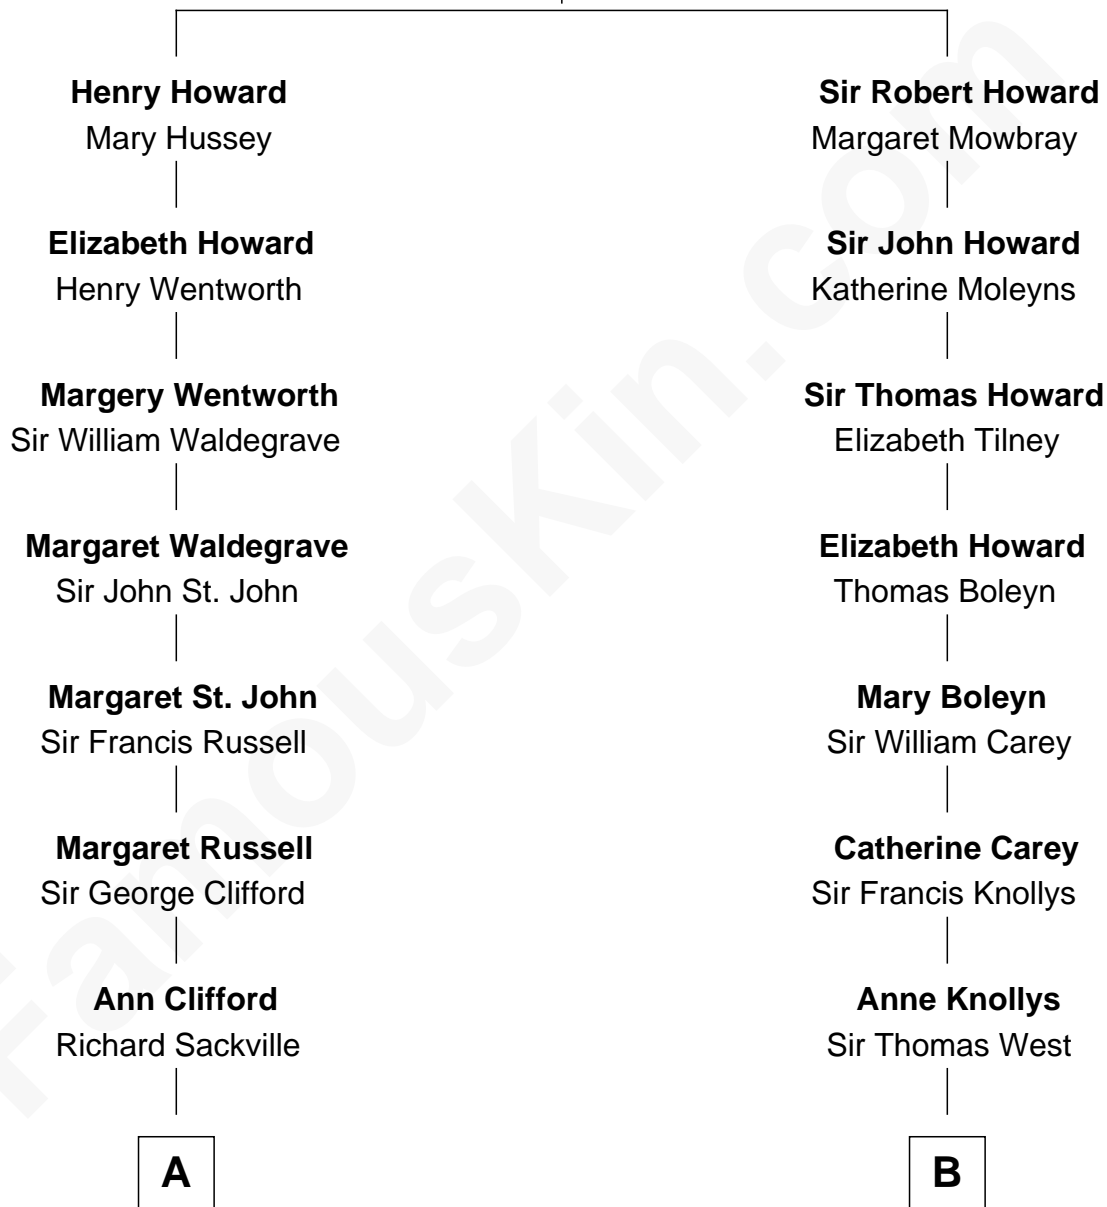

FamousKin.com

Relationship Chart of

Kit Harington

TV Actor - "Game of Thrones"

13th cousin 5 times removed of

William C. C. Claiborne

1st Governor of Louisiana

Sir John Howard

Alice Tendring

C

—
Sir David Richard Harington

Deborah Jane Catesby

—
Kit Harington

TV Actor - "Game of Thrones"

FamousKin.com