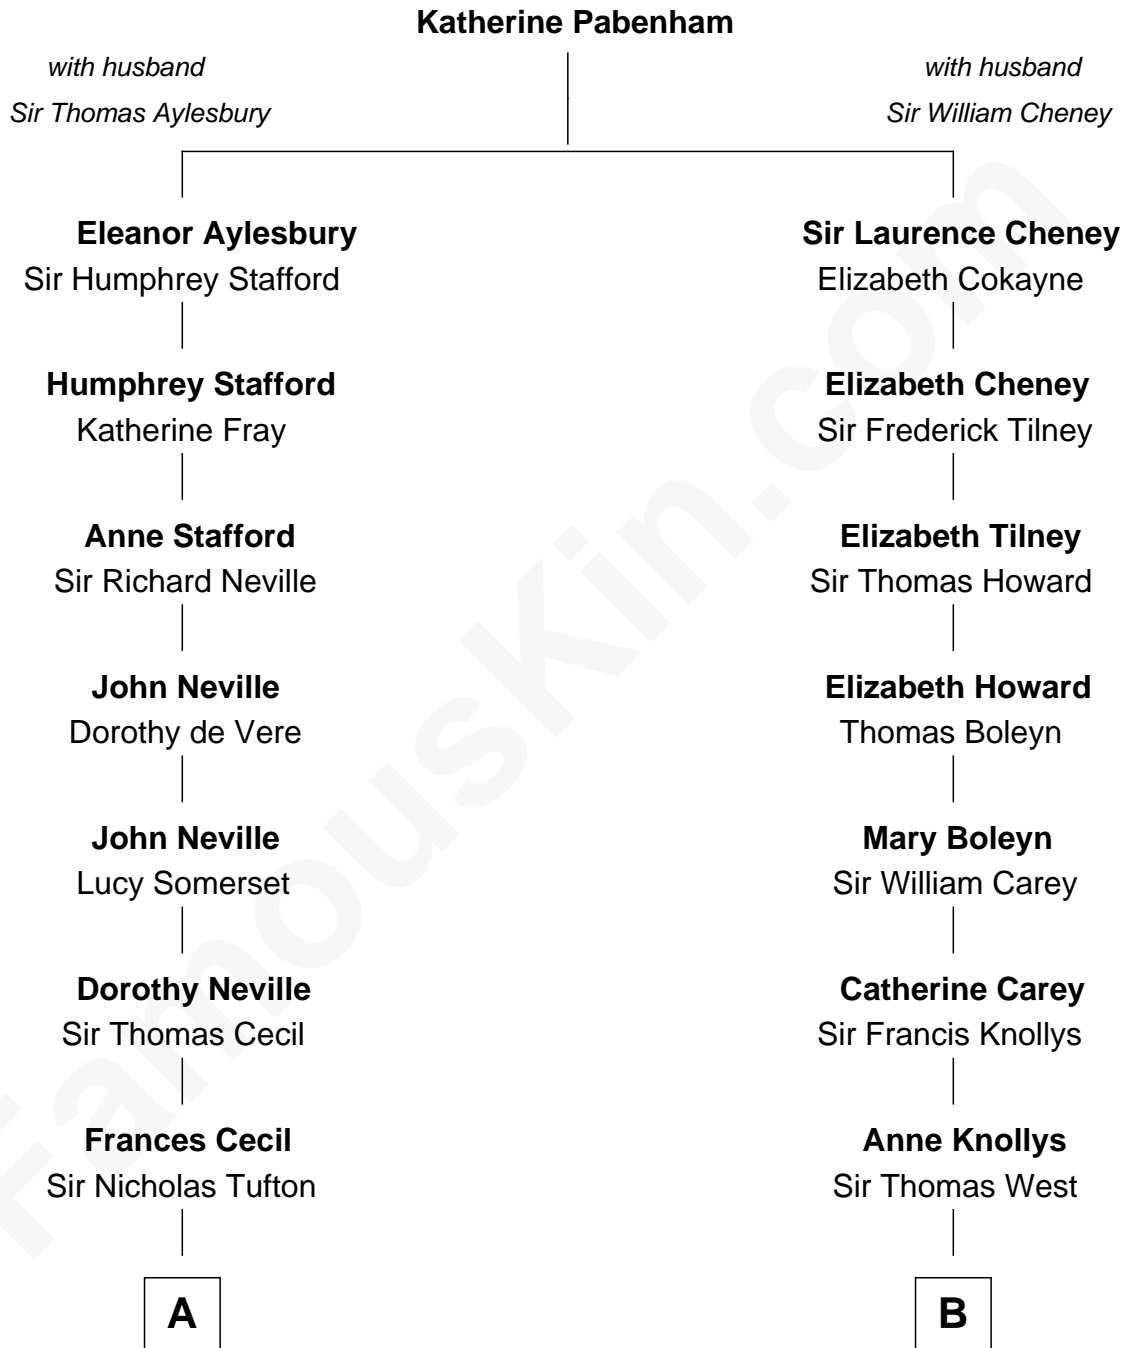

FamousKin.com

Relationship Chart of

Kit Harington

TV Actor - "Game of Thrones"

13th cousin 5 times removed of

William C. C. Claiborne

1st Governor of Louisiana

C

|
Sir David Richard Harington

Deborah Jane Catesby

|
Kit Harington

TV Actor - "Game of Thrones"

FamousKin.com