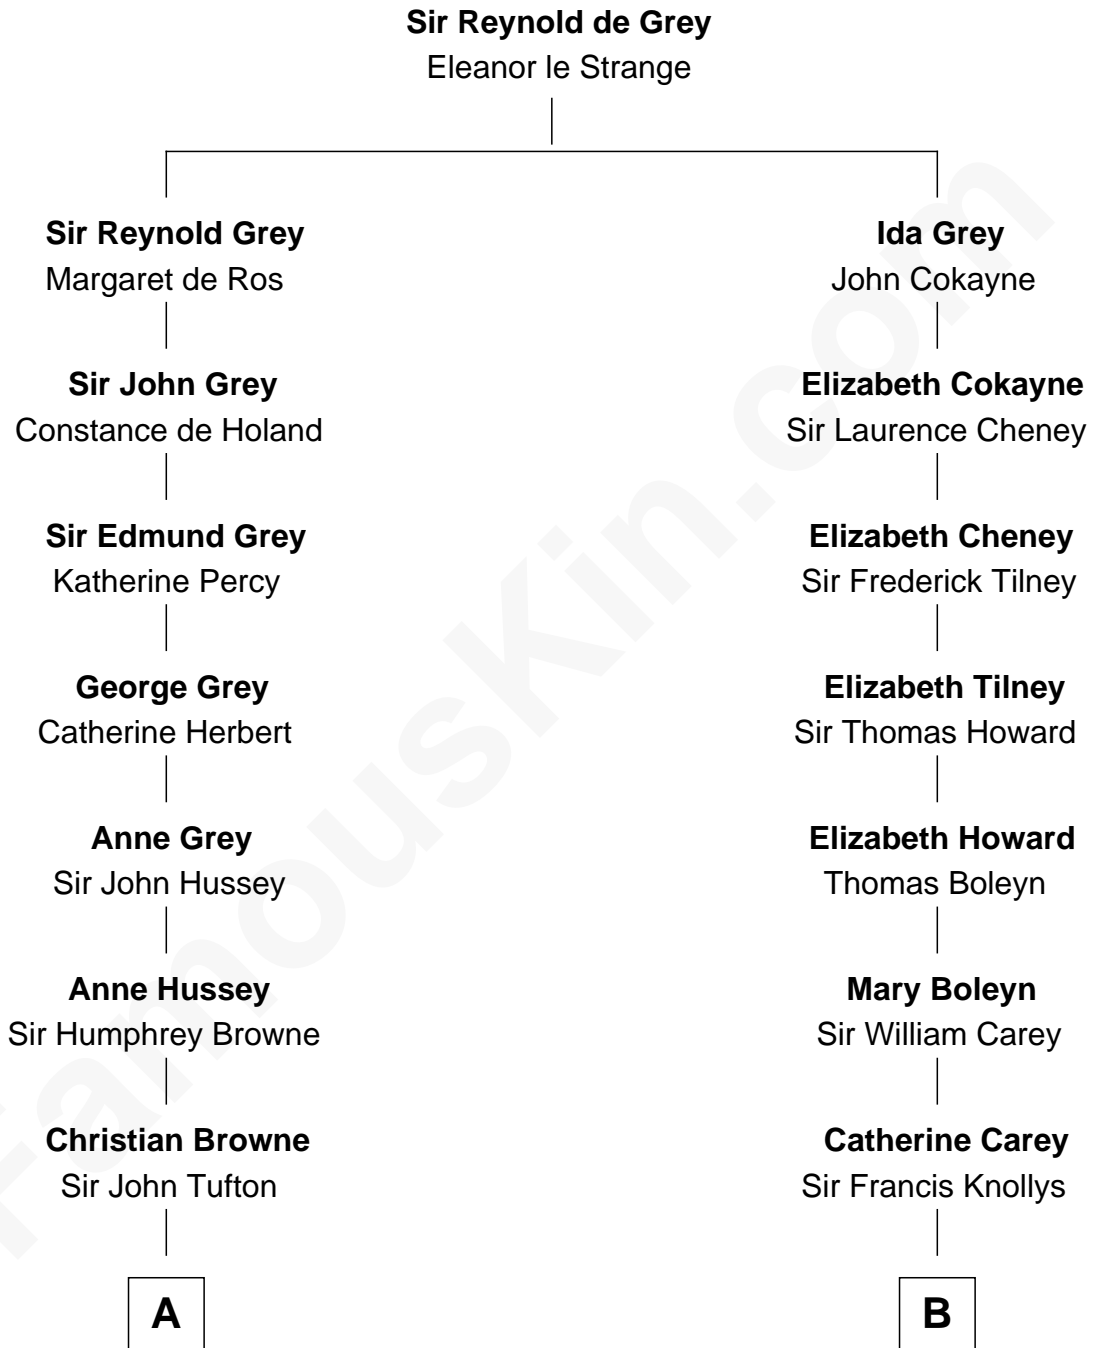

FamousKin.com

Relationship Chart of

Kit Harington

TV Actor - "Game of Thrones"

14th cousin 5 times removed of

William C. C. Claiborne

1st Governor of Louisiana