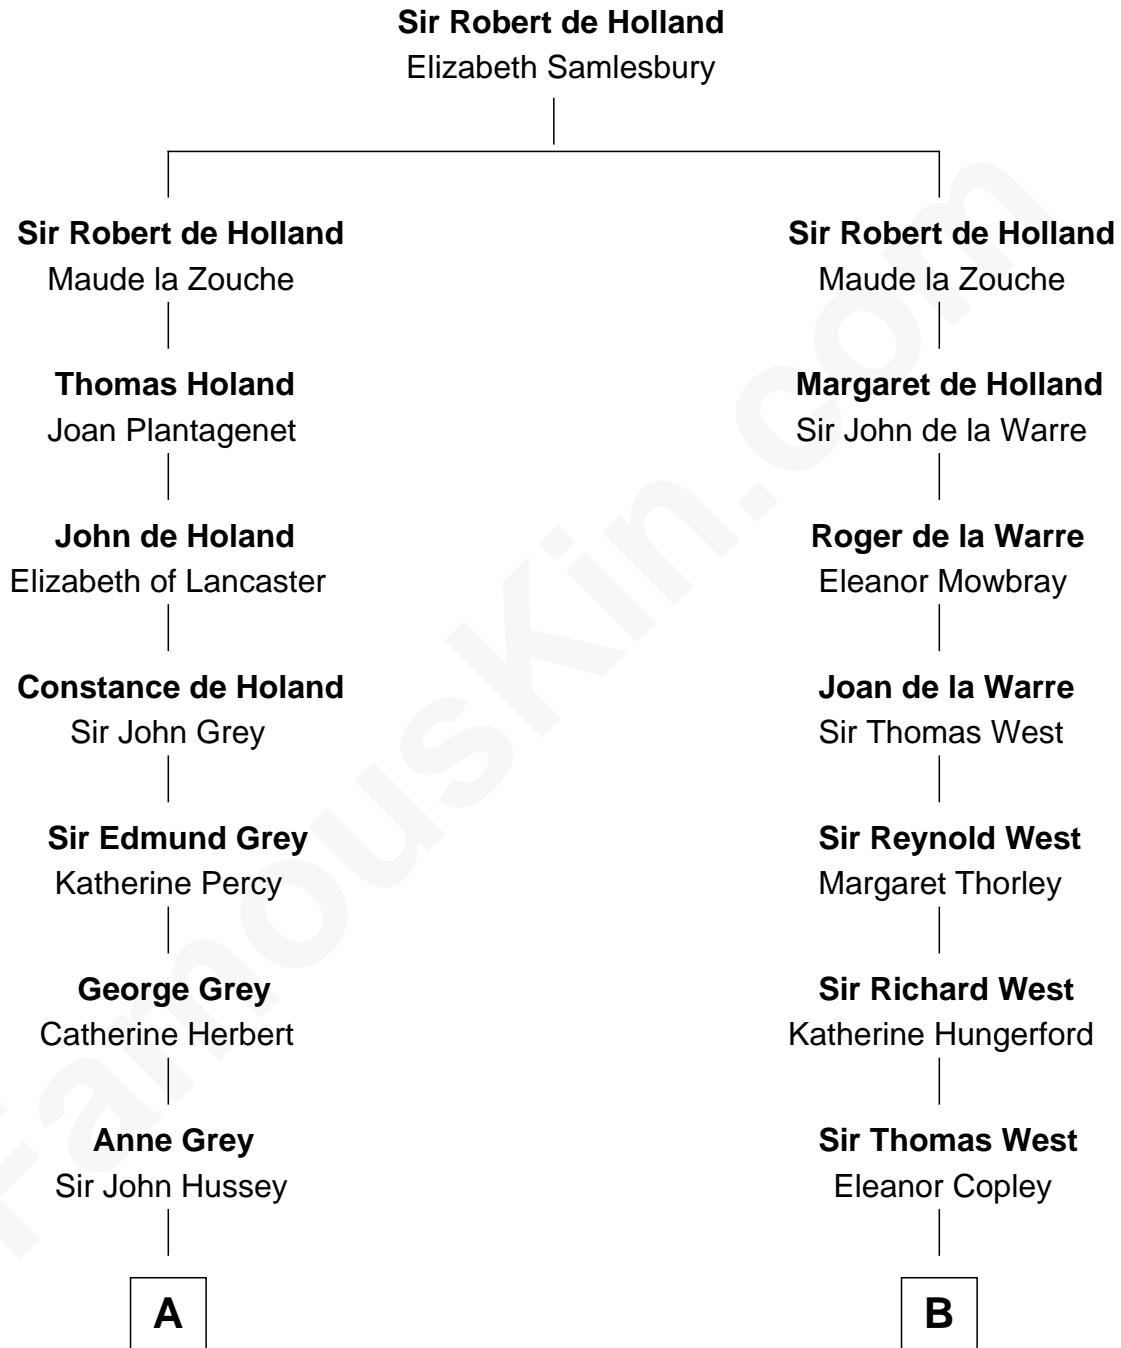

FamousKin.com

Relationship Chart of

Kit Harington

TV Actor - "Game of Thrones"

16th cousin 5 times removed of

William C. C. Claiborne

1st Governor of Louisiana

C

Edward Henry Legge

Cordelia Twysden Molesworth

Lois Marjorie Legge

Ernest Wriothesley Denny

Lavender Cecilia Denny

John Charles Dundas Harington

Sir David Richard Harington

Deborah Jane Catesby