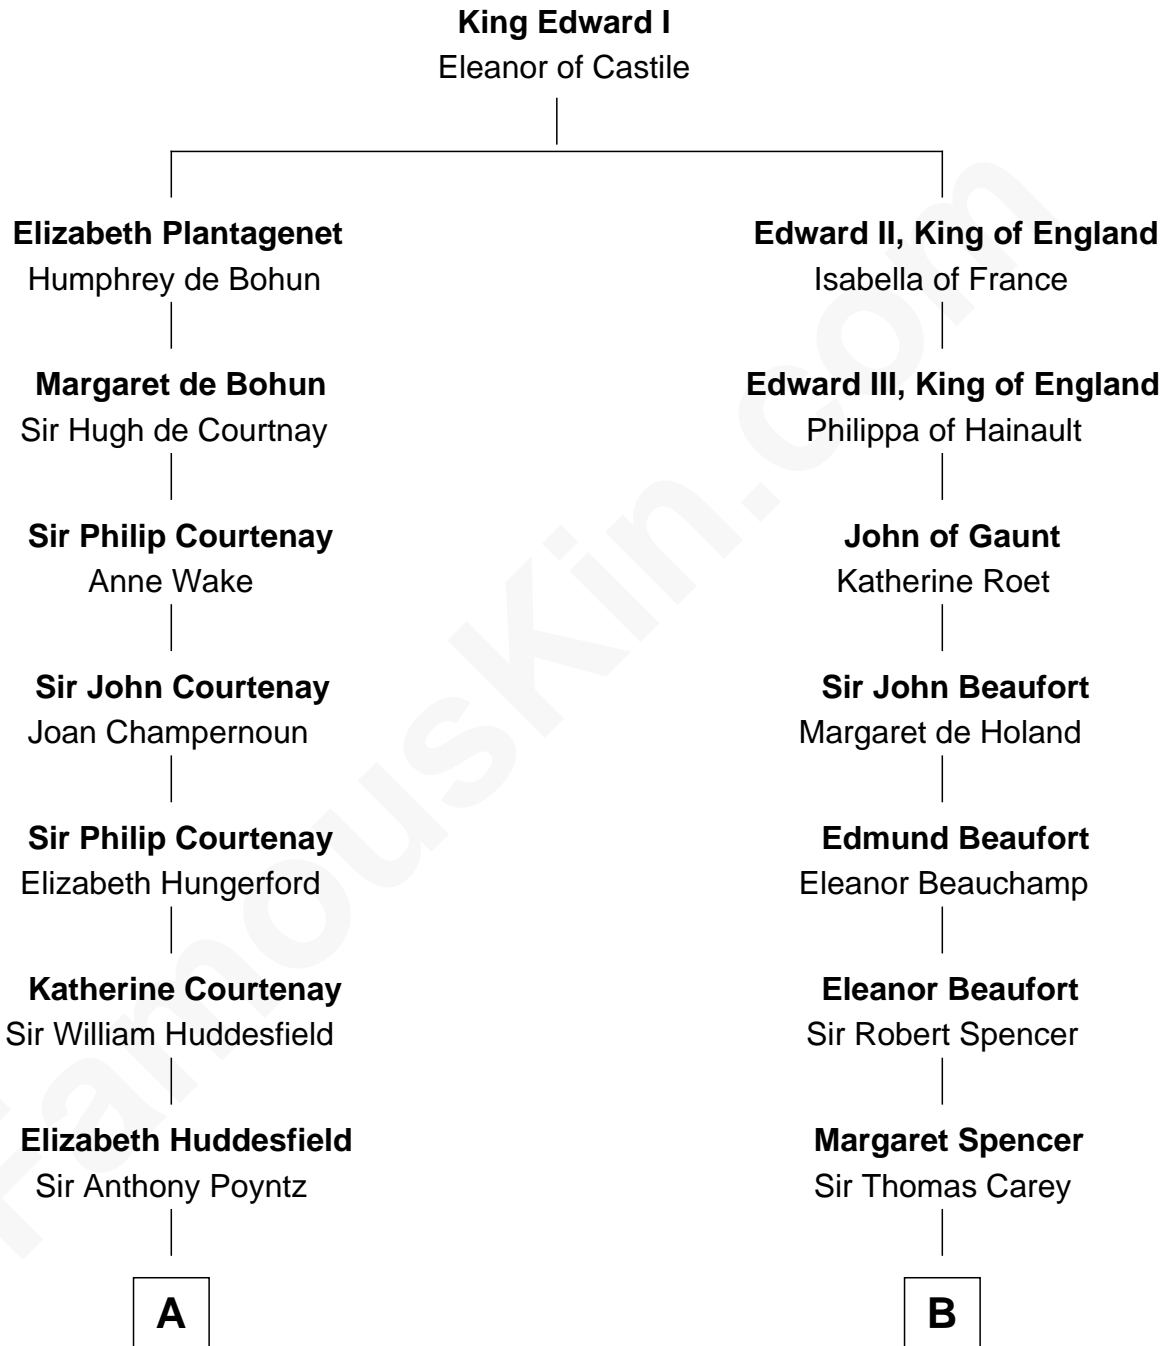

FamousKin.com

Relationship Chart of

Kit Harington

TV Actor - "Game of Thrones"

16th cousin 5 times removed of

William C. C. Claiborne

1st Governor of Louisiana