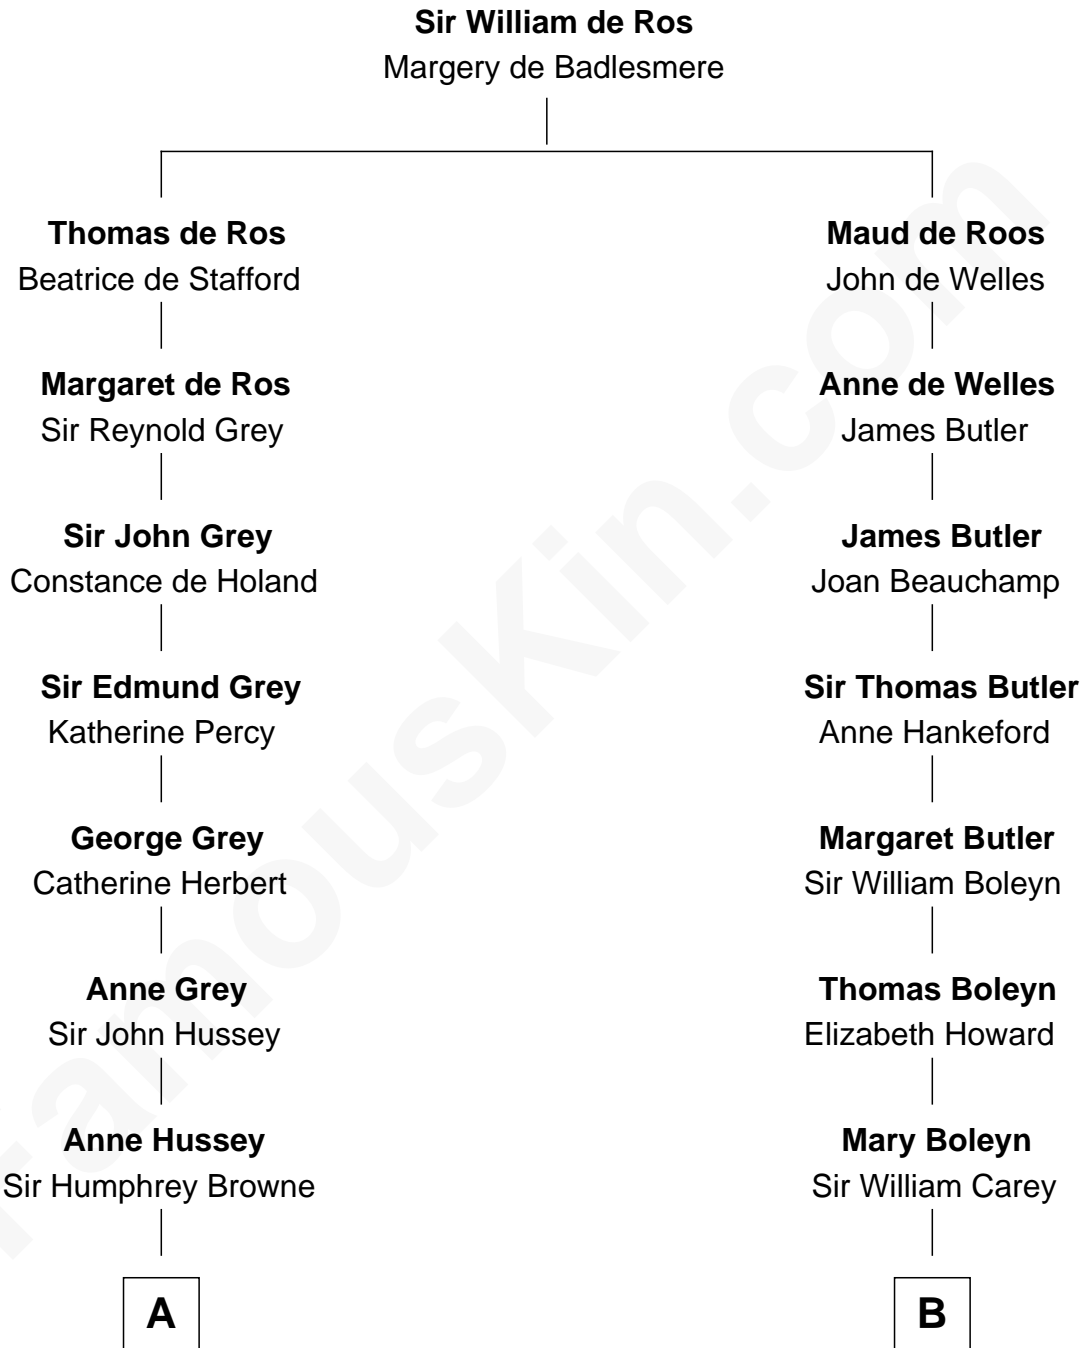

FamousKin.com

Relationship Chart of

Kit Harington

TV Actor - "Game of Thrones"

15th cousin 5 times removed of

William C. C. Claiborne

1st Governor of Louisiana

C

—
Lois Marjorie Legge
Ernest Wriothesley Denny

—
Lavender Cecilia Denny
John Charles Dundas Harington

—
Sir David Richard Harington
Deborah Jane Catesby

—
Kit Harington
TV Actor - "Game of Thrones"