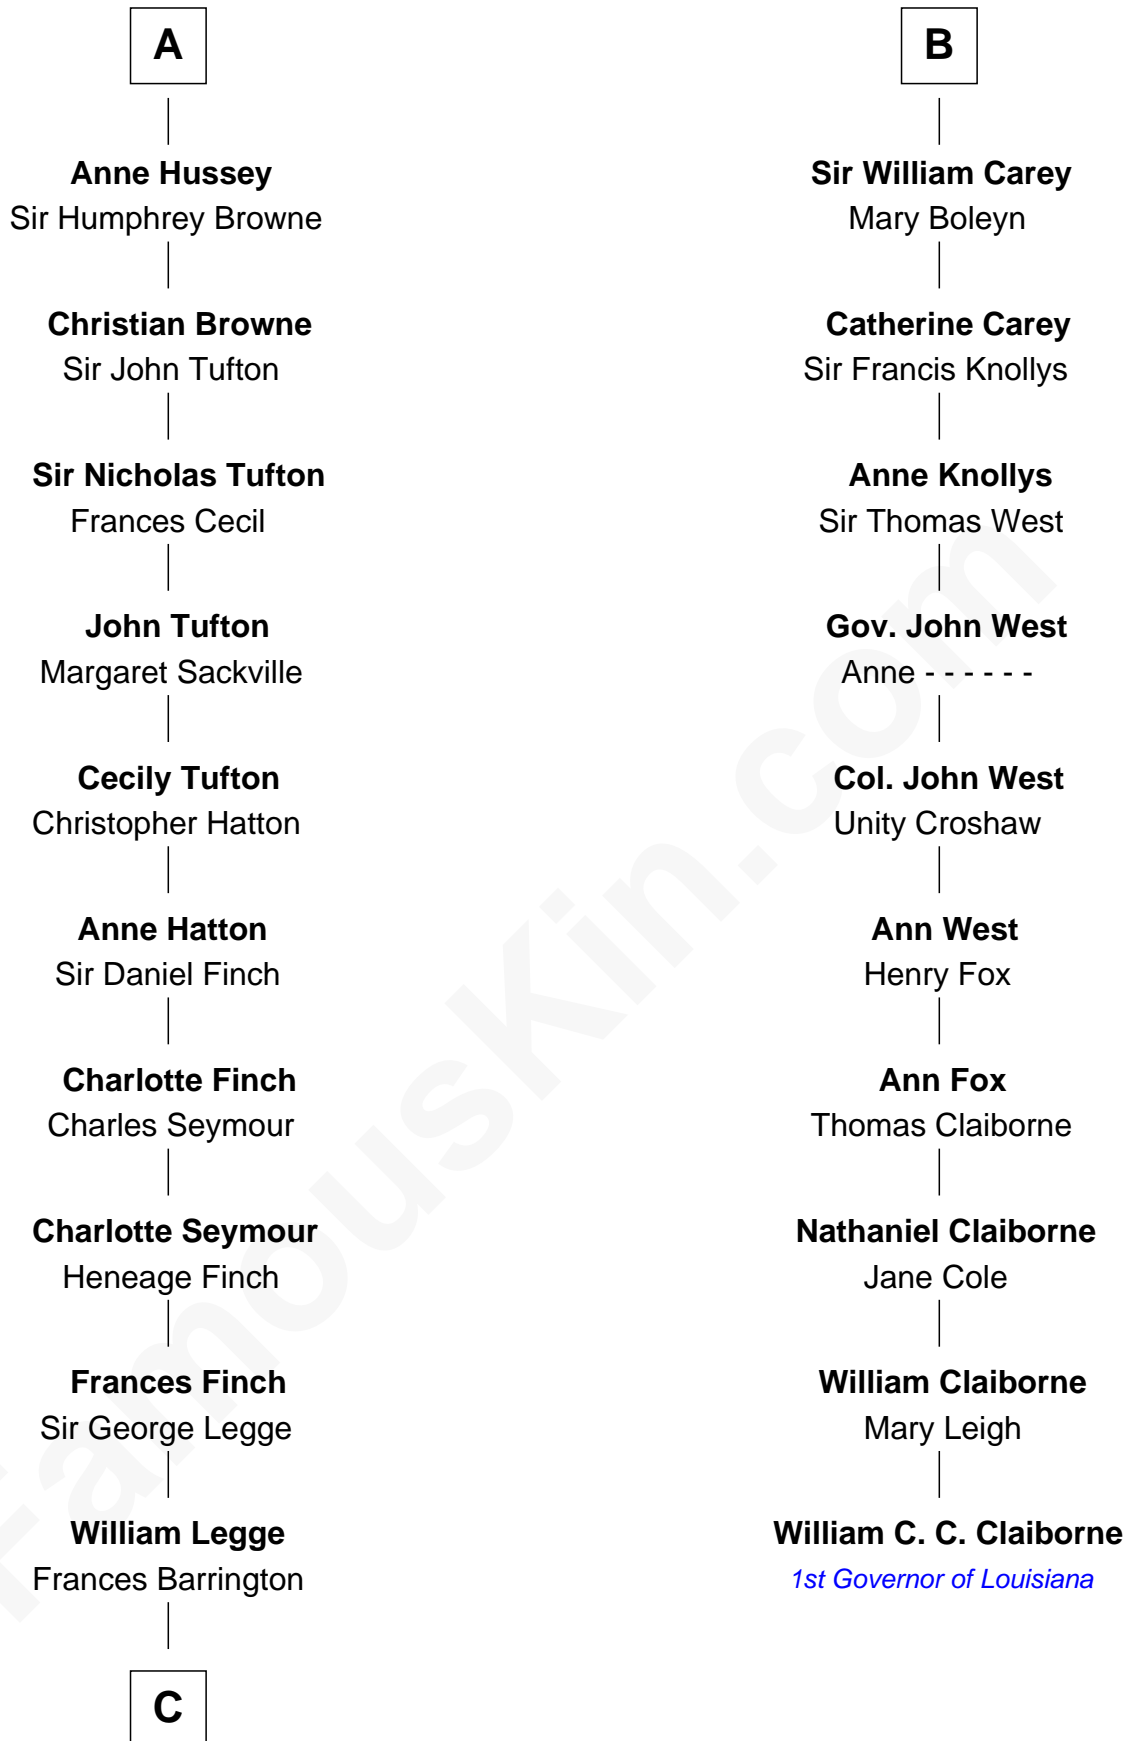

## Relationship Chart of

### Kit Harington

TV Actor - "Game of Thrones"

16th cousin 5 times removed of

### William C. C. Claiborne

1st Governor of Louisiana

**C**

Edward Henry Legge

Cordelia Twysden Molesworth

Lois Marjorie Legge

Ernest Wriothesley Denny

Lavender Cecilia Denny