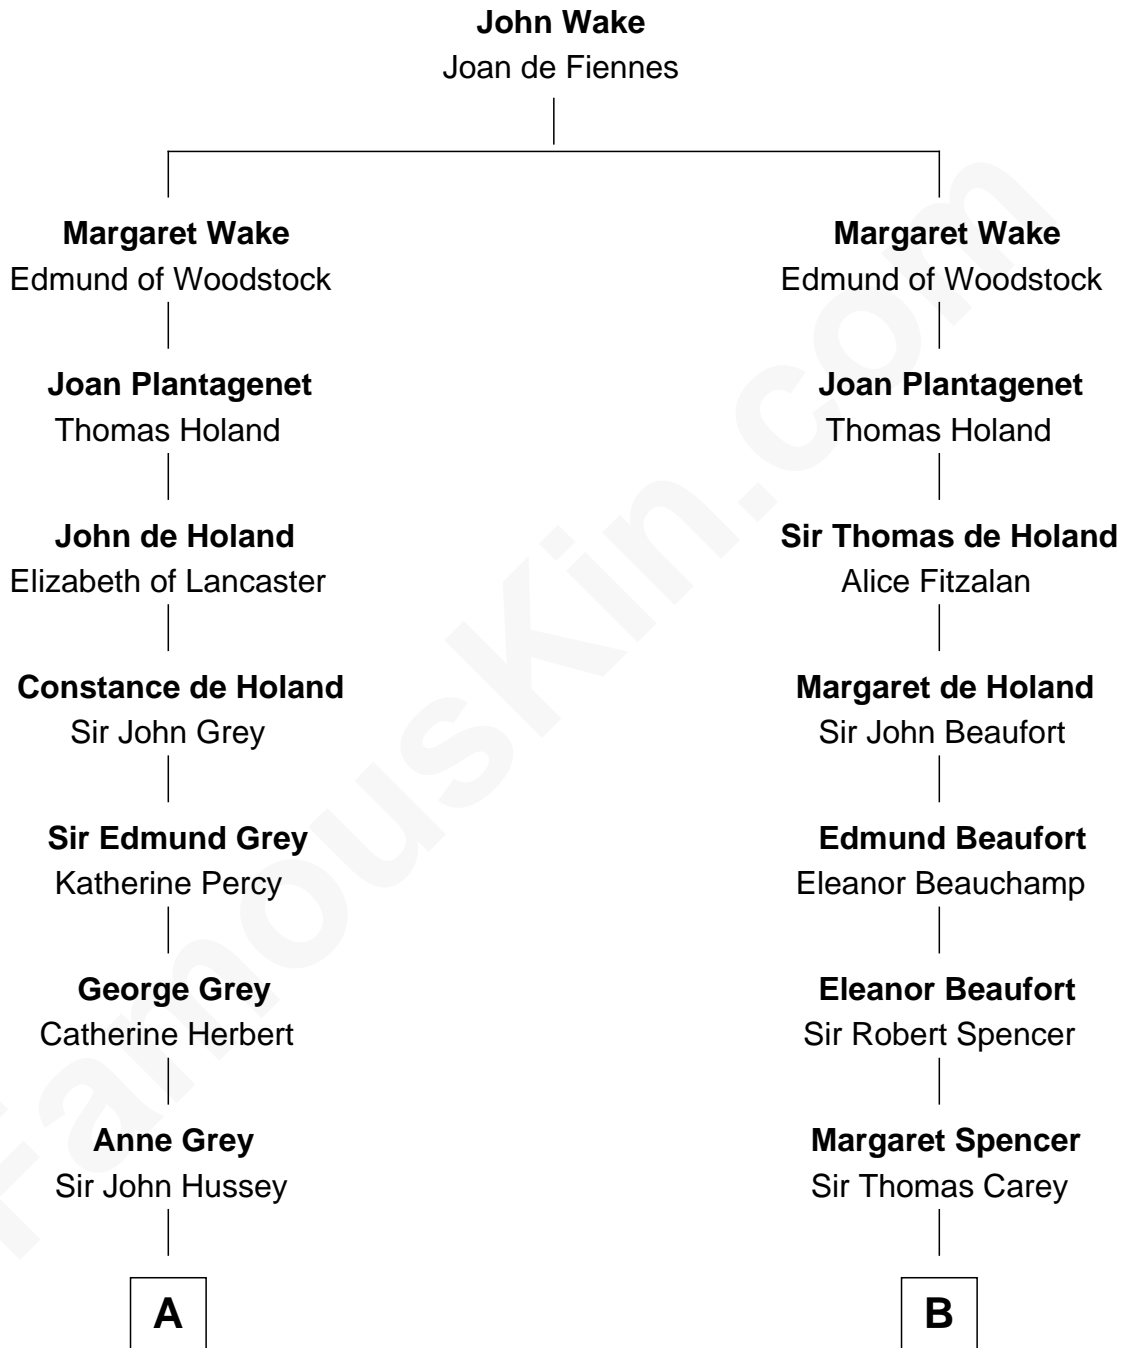

FamousKin.com

Relationship Chart of

Kit Harington

TV Actor - "Game of Thrones"

16th cousin 5 times removed of

William C. C. Claiborne

1st Governor of Louisiana