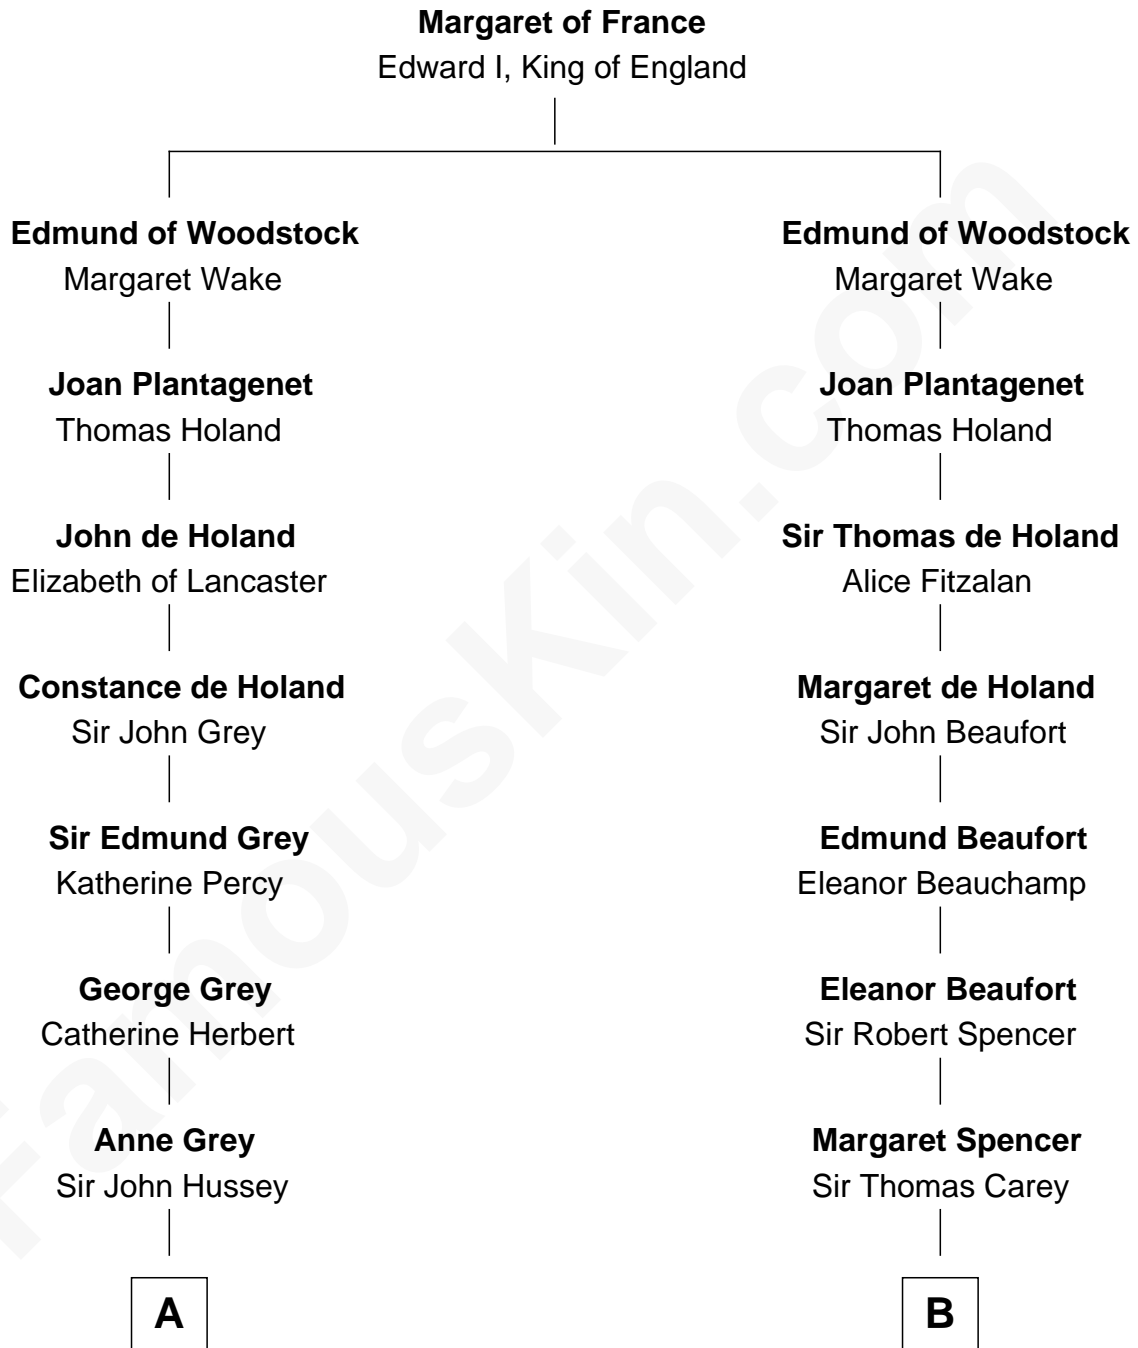

FamousKin.com

Relationship Chart of

Kit Harington

TV Actor - "Game of Thrones"

16th cousin 5 times removed of

William C. C. Claiborne

1st Governor of Louisiana

C

—
Edward Henry Legge

Cordelia Twysden Molesworth

—
Lois Marjorie Legge

Ernest Wriothesley Denny

—
Lavender Cecilia Denny

John Charles Dundas Harington

—
Sir David Richard Harington

Deborah Jane Catesby