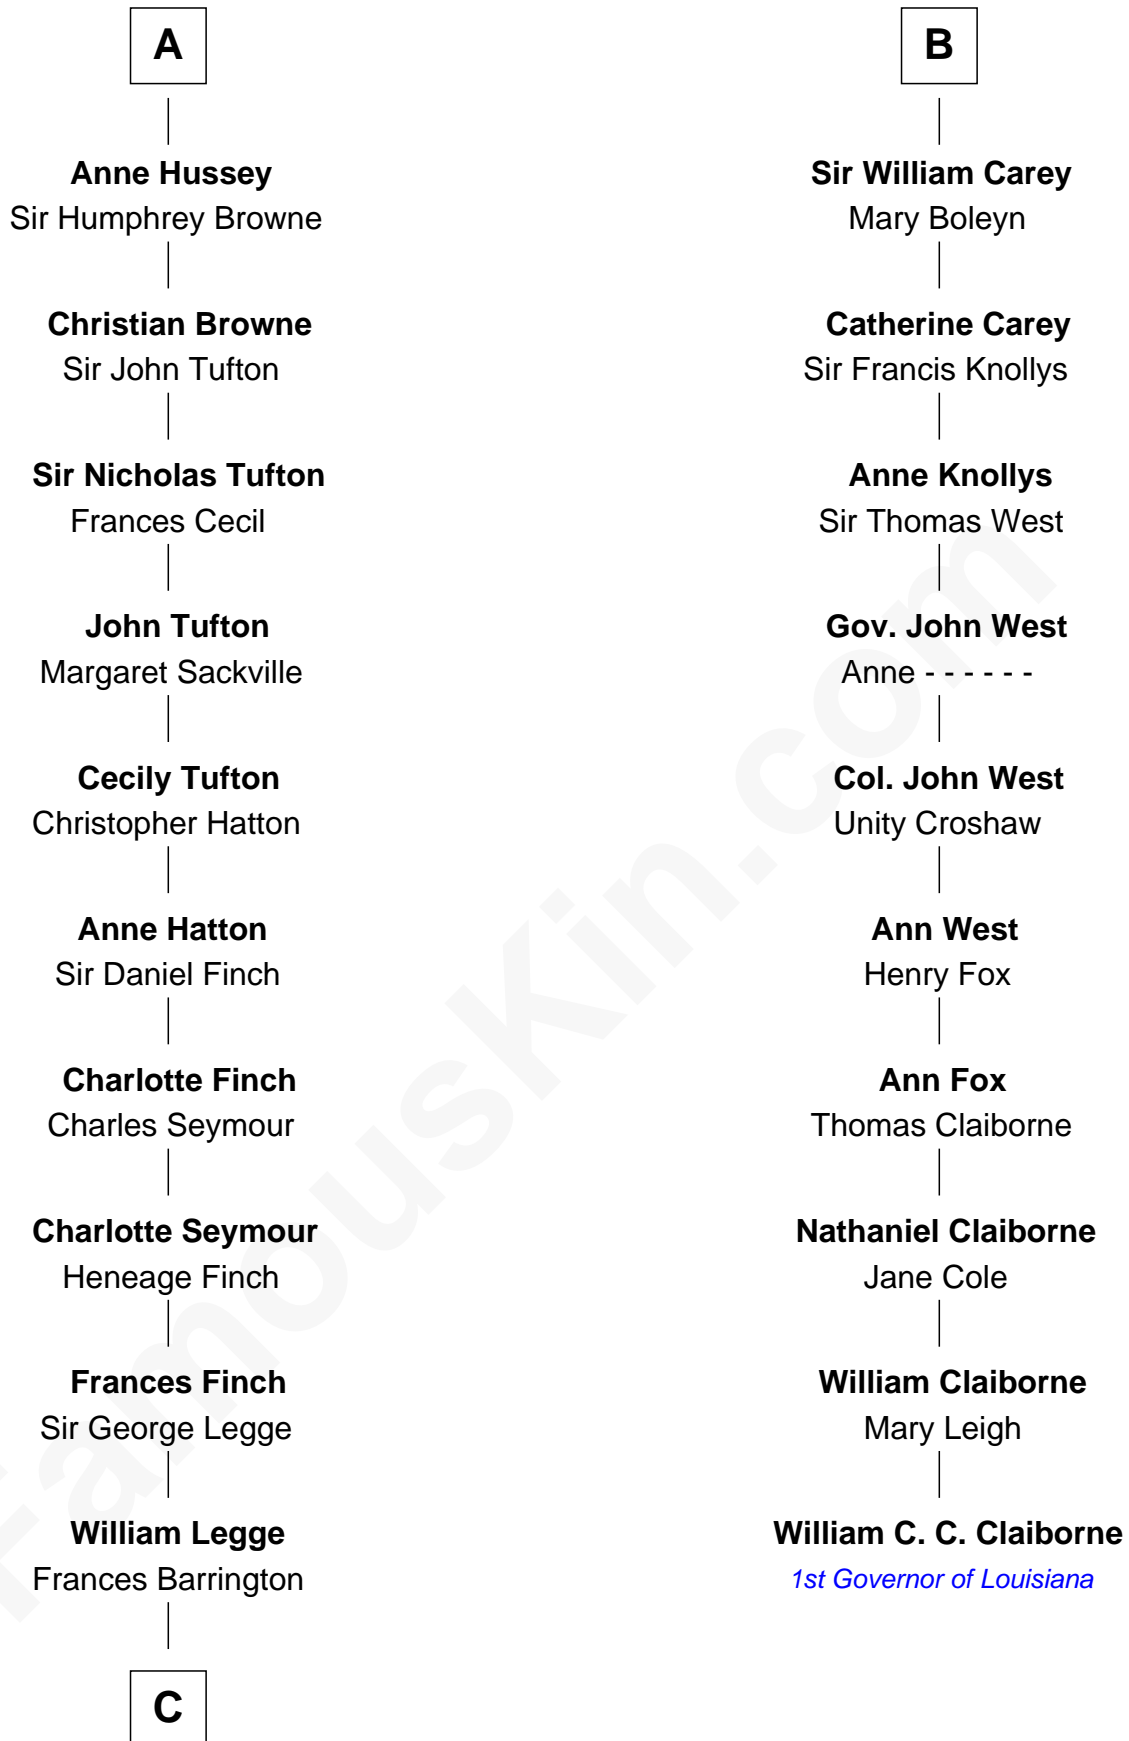

FamousKin.com

Relationship Chart of

Kit Harington

TV Actor - "Game of Thrones"

16th cousin 5 times removed of

William C. C. Claiborne

1st Governor of Louisiana

C

—
Edward Henry Legge

Cordelia Twysden Molesworth

—
Lois Marjorie Legge

Ernest Wriothesley Denny

—
Lavender Cecilia Denny

John Charles Dundas Harington

—
Sir David Richard Harington

Deborah Jane Catesby