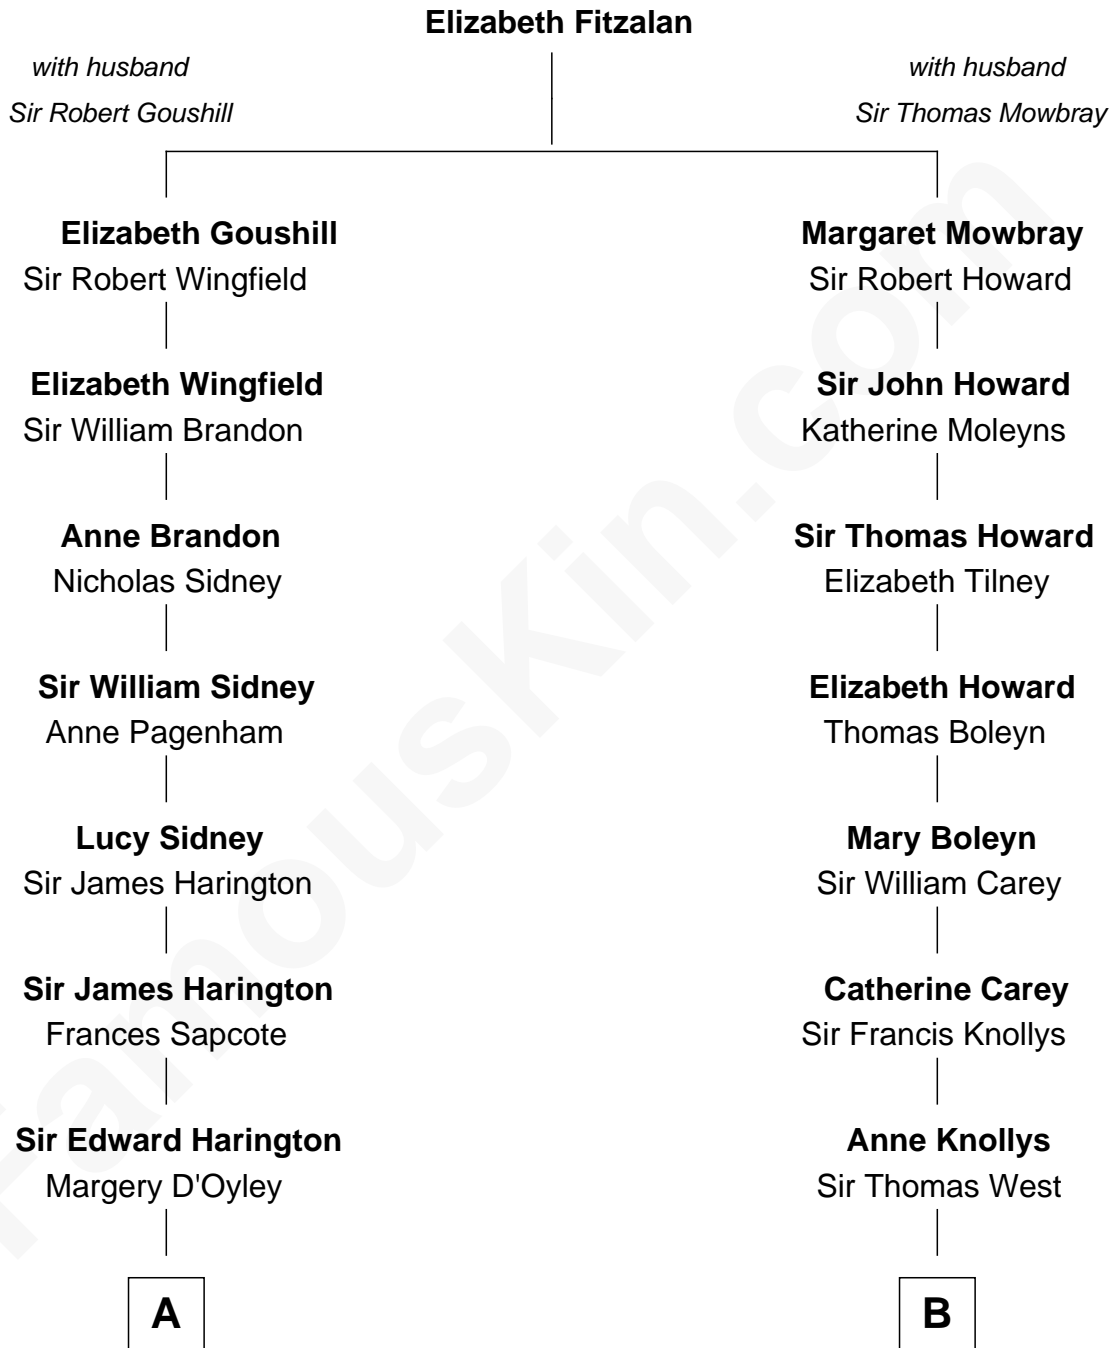

FamousKin.com

Relationship Chart of

Kit Harington

TV Actor - "Game of Thrones"

13th cousin 5 times removed of

William C. C. Claiborne

1st Governor of Louisiana