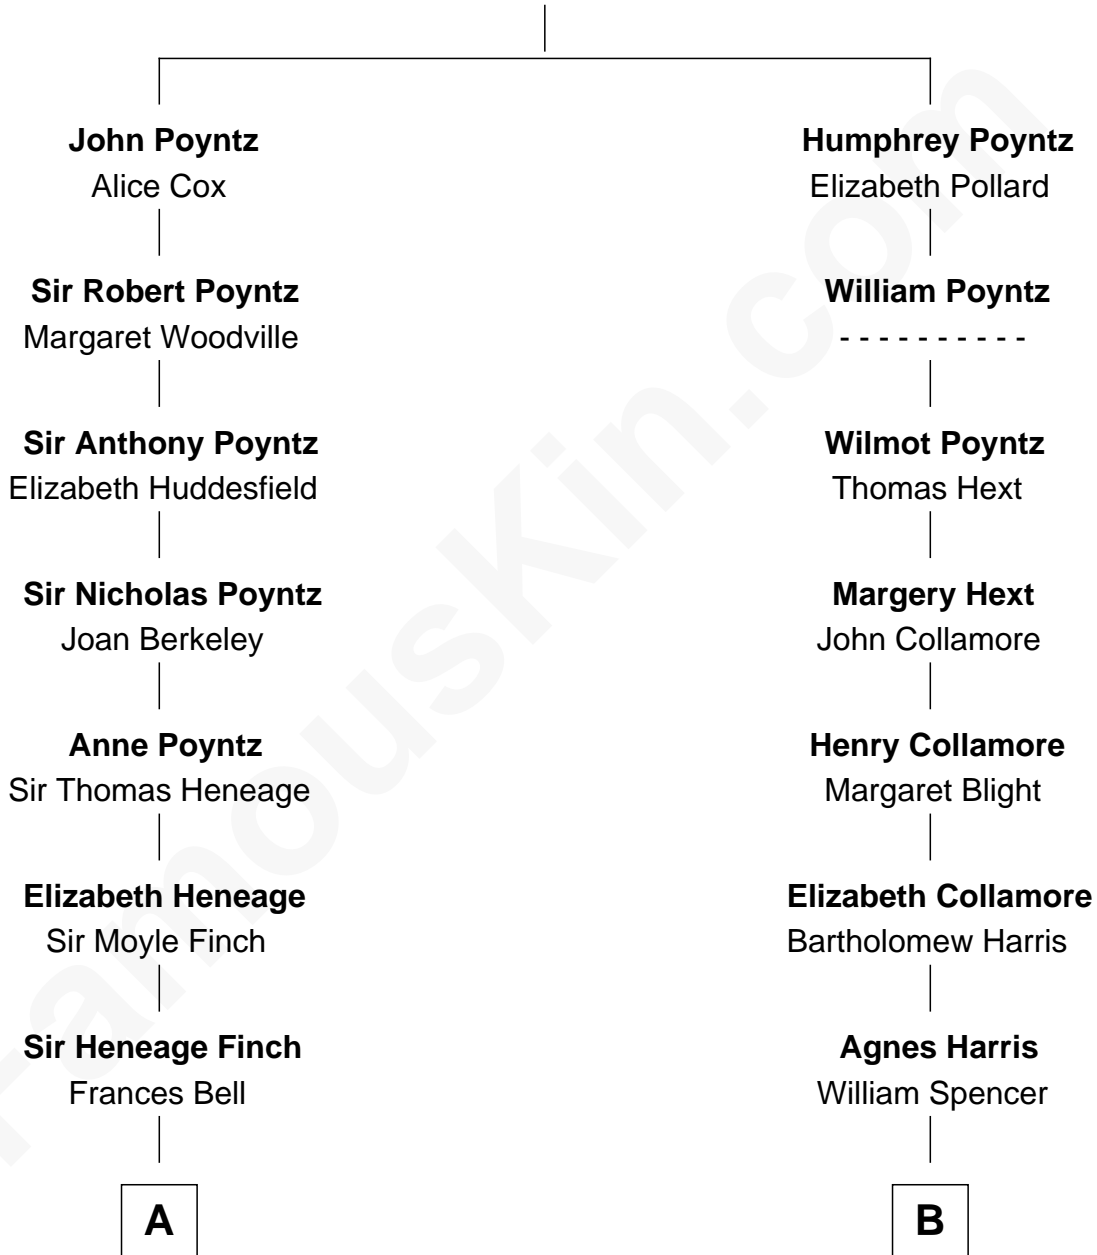

# FamousKin.com Relationship Chart of

**Kit Harington**

TV Actor - "Game of Thrones"

17th cousin of

**Howard Dean**

79th Governor of Vermont

**Sir Nicholas Poyntz**

Elizabeth Mill

Kit Harington photo by [Gage Skidmore](#) (CC BY-SA 2.0)

Howard Dean photo by [John Hoke](#) (CC BY-SA 2.0)