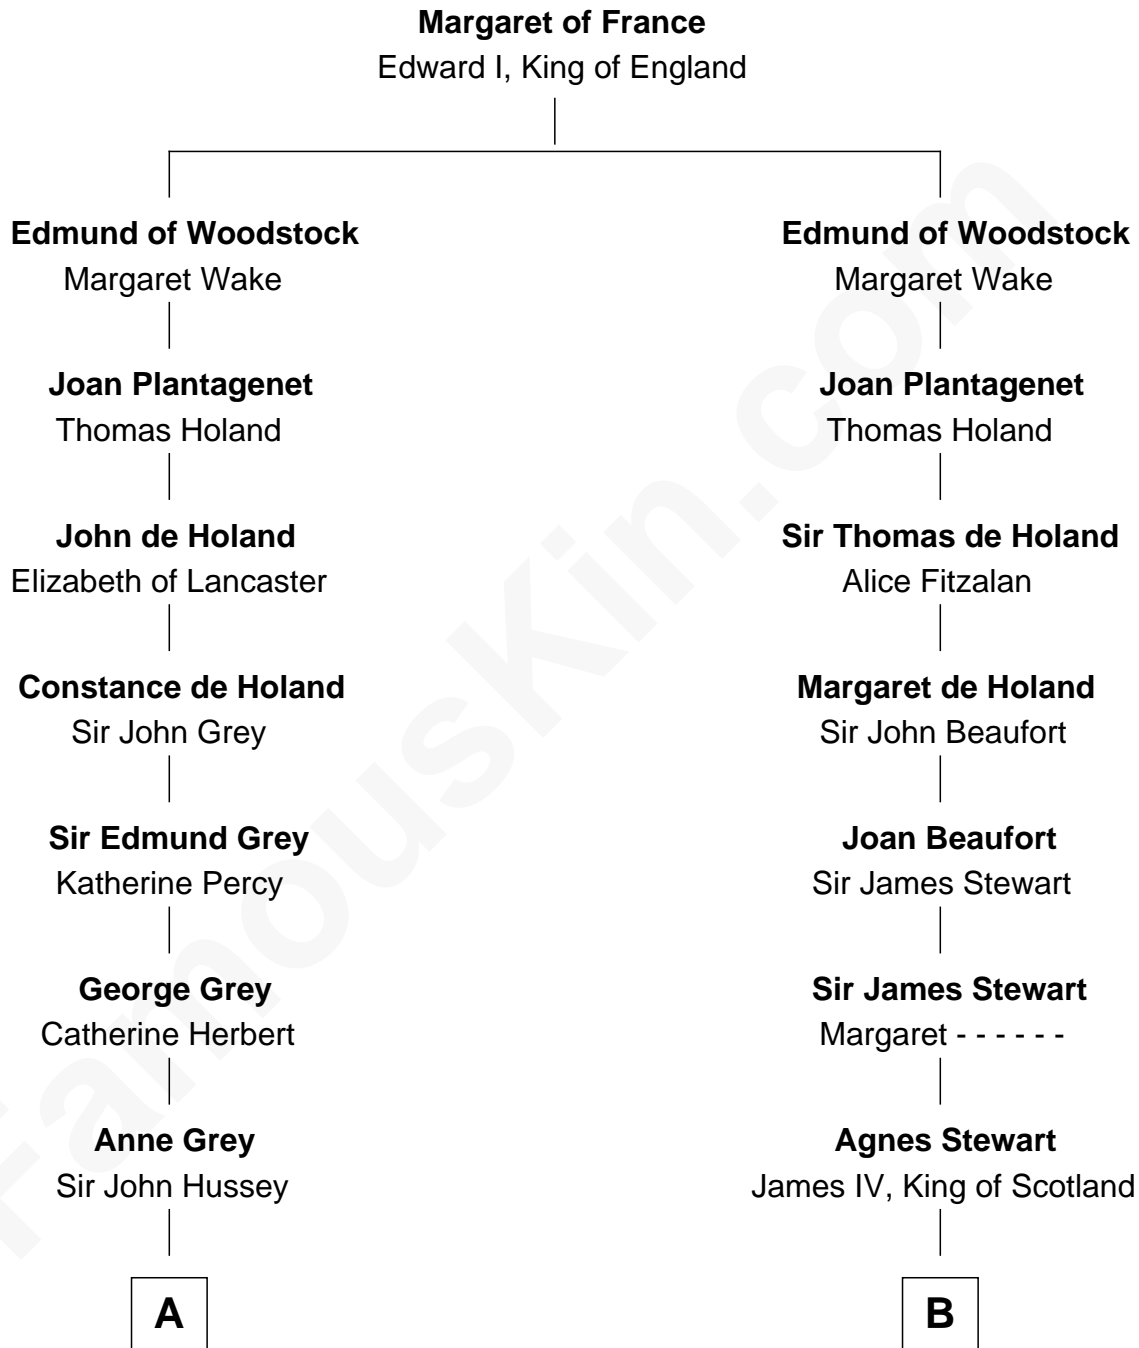

# FamousKin.com Relationship Chart of

**Kit Harington**

TV Actor - "Game of Thrones"

21st cousin of

**Howard Dean**

79th Governor of Vermont

**C**

**Edward Henry Legge**  
Cordelia Twysden Molesworth

**Lois Marjorie Legge**  
Ernest Wriothesley Denny

**Lavender Cecilia Denny**  
John Charles Dundas Harington

**Sir David Richard Harington**  
Deborah Jane Catesby

**Kit Harington**  
*TV Actor - "Game of Thrones"*