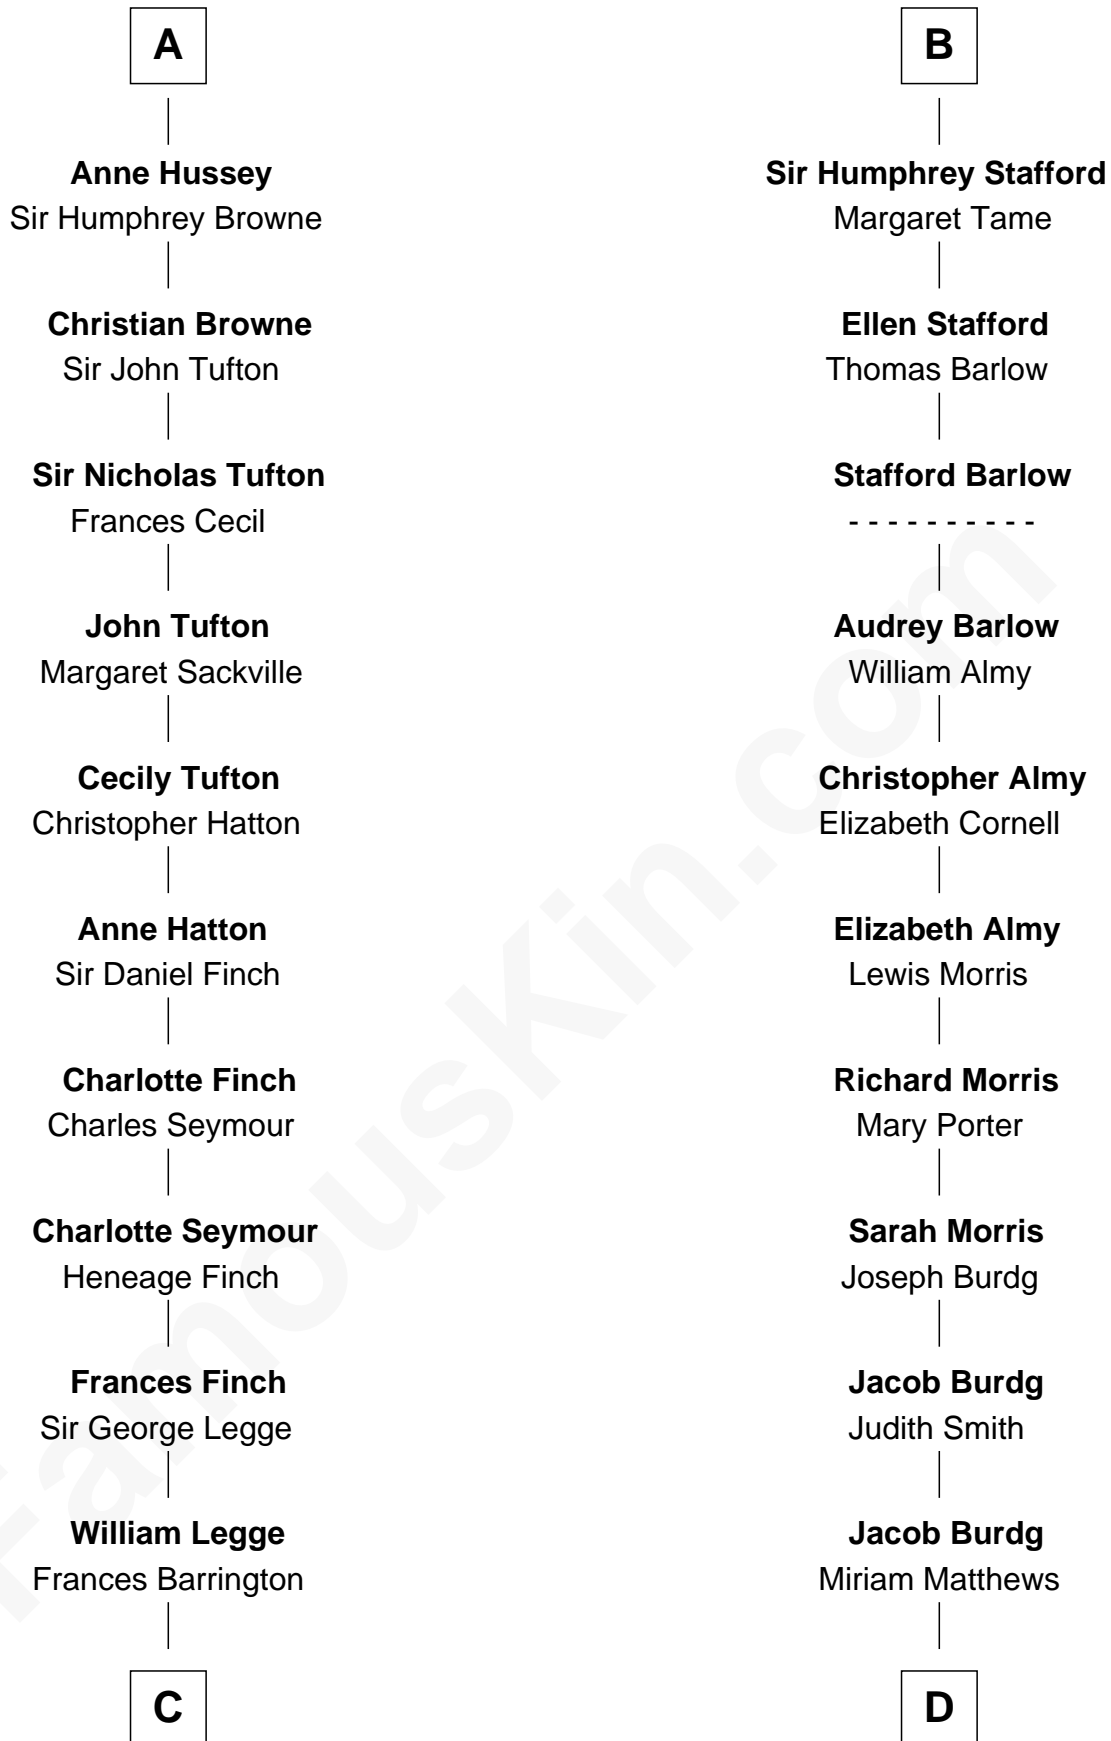

FamousKin.com Relationship Chart of

Kit Harington

TV Actor - "Game of Thrones"

20th cousin 1 time removed of

Richard Nixon

37th U.S. President

C

Edward Henry Legge
Cordelia Twysden Molesworth

Lois Marjorie Legge
Ernest Wriothesley Denny

Lavender Cecilia Denny
John Charles Dundas Harington

Sir David Richard Harington
Deborah Jane Catesby

Kit Harington
TV Actor - "Game of Thrones"

D

Oliver Burdg
Jane M. Hemingway

Almira Park Burdg
Franklin Milhous

Hannah Milhous
Francis Anthony Nixon

Richard Nixon
37th U.S. President